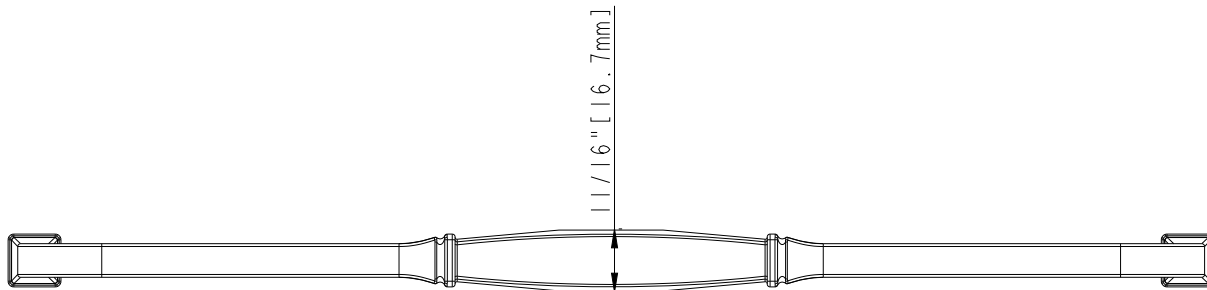

8-32 UNB -  $\nabla 1/2"$

12" [305mm] CC

12-9/16" [319mm]

7/8" [22.2mm]

11-7/16" [291mm]

9/16" [14mm]

1-9/16" [38.9mm]

9/16" [14mm]

1 1/16" [16.7mm]

ACCESSORY:

SCREW: 8-32x1" 2PCS

BREAK AWAY SCREW: 8-32x45 2PCS

ALL SCREW MATERIAL: STEEL-SAE1006