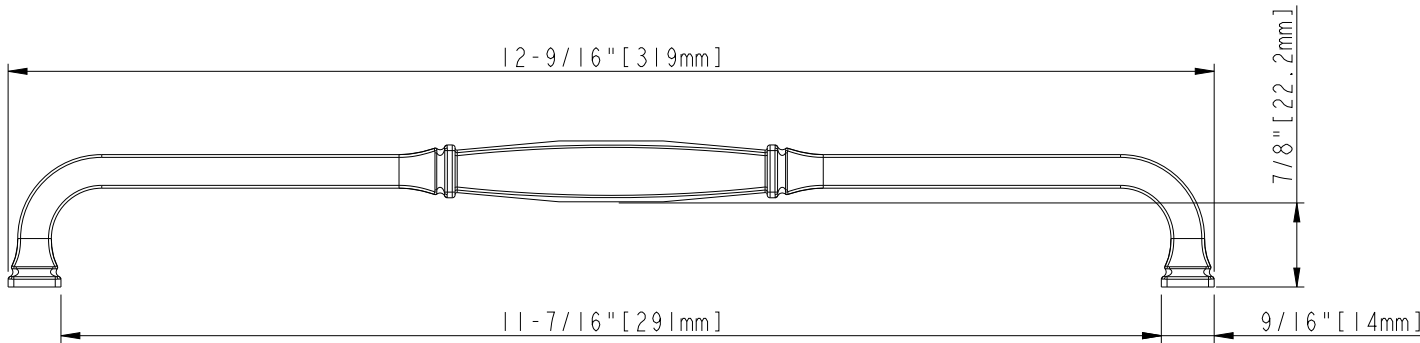

8-32 UNB -  $\nabla 1/2"$

12" [305mm] CC

12-9/16" [319mm]

7/8" [22.2mm]

11-7/16" [291mm]

9/16" [14mm]

1-9/16" [38.9mm]

9/16" [14mm]

1 1/16" [16.7mm]

ACCESSORY:

SCREW: 8-32x1" 2PCS

BREAK AWAY SCREW: 8-32x45 2PCS

ALL SCREW MATERIAL: STEEL-SAE1006