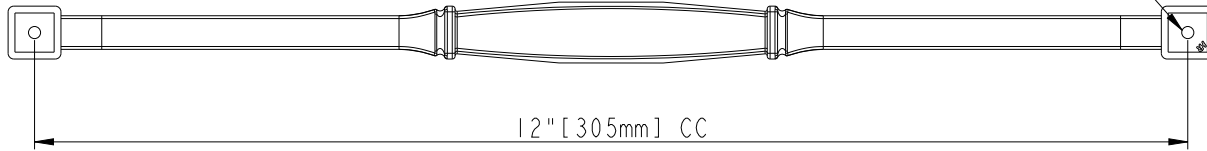

8-32 UNB -  $\nabla 1/2"$

12" [305mm] CC

12-9/16" [319mm]

7/8" [22.2mm]

11-7/16" [291mm]

9/16" [14mm]

1-9/16" [38.9mm]

9/16" [14mm]

1 1/16" [16.7mm]

ACCESSORY:

SCREW: 8-32x1" 2PCS

BREAK AWAY SCREW: 8-32x45 2PCS

ALL SCREW MATERIAL: STEEL-SAE1006