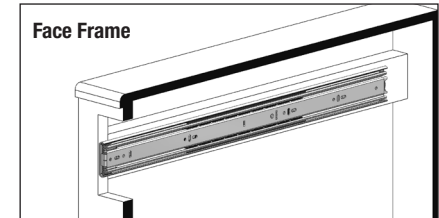

# 8650FM Heavy-Duty Soft-Close Full Extension Drawer Slide

**kitchensource.com**

SKU Number	Length inch/mm	Travel inch/mm	A inch/mm	B inch/mm	C inch/mm	D inch/mm	E inch/mm	F inch/mm	G Inch/mm	H Inch/mm
8650FMB 14	13.8" [350mm]	11" [279mm]	-	-	4.82" [122mm]	-	5.04" [128mm]	-	-	-
8650FMB 16	15.8" [400mm]	15" [381mm]	5.04" [128mm]	-	6.85" [174mm]	-	5.04" [128mm]	7.56" [192mm]	-	-
8650FMB 18	17.7" [450mm]	18" [457mm]	5.04" [128mm]	-	8.88" [226mm]	-	5.04" [128mm]	8.82" [224mm]	-	-
8650FMB 20	19.7" [500mm]	20" [508mm]	5.04" [128mm]	-	9.92" [252mm]	-	5.04" [128mm]	8.82" [224mm]	11.34" [288mm]	-
8650FMB 22	21.7" [550mm]	22" [559mm]	5.04" [128mm]	-	10.95" [278mm]	15" [381mm]	5.04" [128mm]	8.82" [224mm]	12.60" [320mm]	-
8650FMB 24	23.6" [600mm]	24" [610mm]	5.04" [128mm]	8.82" [224mm]	11.98" [304mm]	16.38" [416mm]	5.04" [128mm]	8.82" [224mm]	13.86" [352mm]	-
8650FMB 26	25.6" [650mm]	26" [660mm]	5.04" [128mm]	8.82" [224mm]	13.01" [331mm]	19" [482mm]	5.04" [128mm]	8.82" [224mm]	13.86" [352mm]	16.38" [416mm]
8650FMB 28	27.6" [700mm]	28" [711mm]	5.04" [128mm]	8.82" [224mm]	14.04" [357mm]	20.16" [512mm]	5.04" [128mm]	8.82" [224mm]	13.86" [352mm]	18.90" [480mm]

**Model:** 8650FM Soft-Close Full Extension Drawer Slide  
**Mounting:** Side  
**Load Class:** 150 lbs.  
**Disconnect:** Butterfly Lever  
**Hole Pattern:** 32mm and Traditional  
**Face Frame Mounting:** Requires slide to be blocked out. See Face Frame diagram.  
**Type:** Ball-Bearing  
**Travel:** Full Extension: 18" - 28"  
 Less than Full Extension: 14" = 11"; 16" = 15"  
**Finish:** Zinc  
**Length:** 14", 16", 18", 20", 22", 24", 26", 28"  
**Clearance:** .51" + .01" - .0" on each side  
**Height:** 1.98" [50.4mm]  
**Packaging:** Bulk Pack (8650B): all sizes - 5 pair per carton  
**Action:** Telescopic