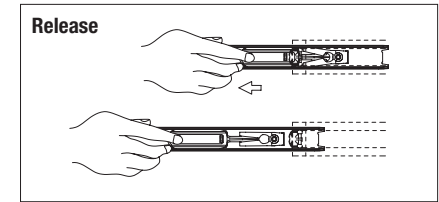

# 8650FM Heavy-Duty Soft-Close Full Extension Drawer Slide

**kitchensource.com**

SKU Number	Length inch/mm	Travel inch/mm	A inch/mm	B inch/mm	C inch/mm	D inch/mm	E inch/mm	F inch/mm	G Inch/mm	H Inch/mm
8650FMB 14	13.8" [350mm]	11" [279mm]	-	-	4.82" [122mm]	-	5.04" [128mm]	-	-	-
8650FMB 16	15.8" [400mm]	15" [381mm]	5.04" [128mm]	-	6.85" [174mm]	-	5.04" [128mm]	7.56" [192mm]	-	-
8650FMB 18	17.7" [450mm]	18" [457mm]	5.04" [128mm]	-	8.88" [226mm]	-	5.04" [128mm]	8.82" [224mm]	-	-
8650FMB 20	19.7" [500mm]	20" [508mm]	5.04" [128mm]	-	9.92" [252mm]	-	5.04" [128mm]	8.82" [224mm]	11.34" [288mm]	-
8650FMB 22	21.7" [550mm]	22" [559mm]	5.04" [128mm]	-	10.95" [278mm]	15" [381mm]	5.04" [128mm]	8.82" [224mm]	12.60" [320mm]	-
8650FMB 24	23.6" [600mm]	24" [610mm]	5.04" [128mm]	8.82" [224mm]	11.98" [304mm]	16.38" [416mm]	5.04" [128mm]	8.82" [224mm]	13.86" [352mm]	-
8650FMB 26	25.6" [650mm]	26" [660mm]	5.04" [128mm]	8.82" [224mm]	13.01" [331mm]	19" [482mm]	5.04" [128mm]	8.82" [224mm]	13.86" [352mm]	16.38" [416mm]
8650FMB 28	27.6" [700mm]	28" [711mm]	5.04" [128mm]	8.82" [224mm]	14.04" [357mm]	20.16" [512mm]	5.04" [128mm]	8.82" [224mm]	13.86" [352mm]	18.90" [480mm]

**Model:** 8650FM Soft-Close Full Extension Drawer Slide  
**Mounting:** Side  
**Load Class:** 150 lbs.  
**Disconnect:** Butterfly Lever  
**Hole Pattern:** 32mm and Traditional  
**Face Frame Mounting:** Requires slide to be blocked out. See Face Frame diagram.  
**Type:** Ball-Bearing  
**Travel:** Full Extension: 18" - 28"  
 Less than Full Extension: 14" = 11"; 16" = 15"  
**Finish:** Zinc  
**Length:** 14", 16", 18", 20", 22", 24", 26", 28"  
**Clearance:** .51" + .01" - .0" on each side  
**Height:** 1.98" [50.4mm]  
**Packaging:** Bulk Pack (8650B): all sizes - 5 pair per carton  
**Action:** Telescopic