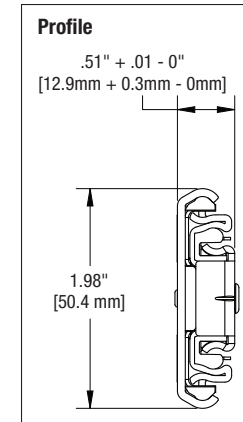

# 8650FM Heavy-Duty Soft-Close Full Extension Drawer Slide

**kitchensource.com**

SKU Number	Length inch/mm	Travel inch/mm	A inch/mm	B inch/mm	C inch/mm	D inch/mm	E inch/mm	F inch/mm	G Inch/mm	H Inch/mm
8650FMB 14	13.8" [350mm]	11" [279mm]	-	-	4.82" [122mm]	-	5.04" [128mm]	-	-	-
8650FMB 16	15.8" [400mm]	15" [381mm]	5.04" [128mm]	-	6.85" [174mm]	-	5.04" [128mm]	7.56" [192mm]	-	-
8650FMB 18	17.7" [450mm]	18" [457mm]	5.04" [128mm]	-	8.88" [226mm]	-	5.04" [128mm]	8.82" [224mm]	-	-
8650FMB 20	19.7" [500mm]	20" [508mm]	5.04" [128mm]	-	9.92" [252mm]	-	5.04" [128mm]	8.82" [224mm]	11.34" [288mm]	-
8650FMB 22	21.7" [550mm]	22" [559mm]	5.04" [128mm]	-	10.95" [278mm]	15" [381mm]	5.04" [128mm]	8.82" [224mm]	12.60" [320mm]	-
8650FMB 24	23.6" [600mm]	24" [610mm]	5.04" [128mm]	8.82" [224mm]	11.98" [304mm]	16.38" [416mm]	5.04" [128mm]	8.82" [224mm]	13.86" [352mm]	-
8650FMB 26	25.6" [650mm]	26" [660mm]	5.04" [128mm]	8.82" [224mm]	13.01" [331mm]	19" [482mm]	5.04" [128mm]	8.82" [224mm]	13.86" [352mm]	16.38" [416mm]
8650FMB 28	27.6" [700mm]	28" [711mm]	5.04" [128mm]	8.82" [224mm]	14.04" [357mm]	20.16" [512mm]	5.04" [128mm]	8.82" [224mm]	13.86" [352mm]	18.90" [480mm]

**Model:** 8650FM Soft-Close Full Extension Drawer Slide  
**Mounting:** Side  
**Load Class:** 150 lbs.  
**Disconnect:** Butterfly Lever  
**Hole Pattern:** 32mm and Traditional  
**Face Frame Mounting:** Requires slide to be blocked out. See Face Frame diagram.  
**Type:** Ball-Bearing  
**Travel:** Full Extension: 18" - 28"  
 Less than Full Extension: 14" = 11"; 16" = 15"  
**Finish:** Zinc  
**Length:** 14", 16", 18", 20", 22", 24", 26", 28"  
**Clearance:** .51" + .01" - .0" on each side  
**Height:** 1.98" [50.4mm]  
**Packaging:** Bulk Pack (8650B): all sizes - 5 pair per carton  
**Action:** Telescopic