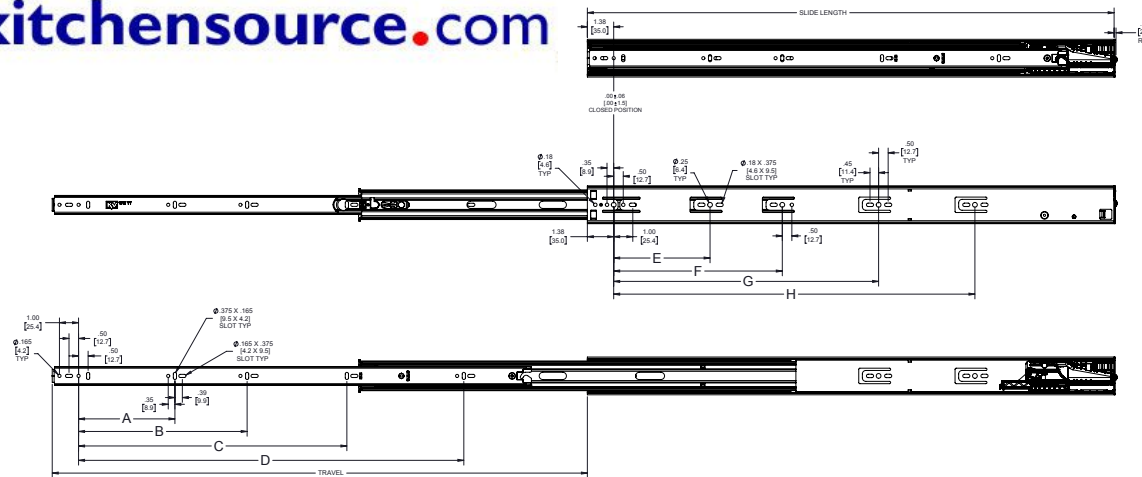

# 8650FM Heavy-Duty Soft-Close Full Extension Drawer Slide

**kitchensource.com**

SKU Number	Length inch/mm	Travel inch/mm	A inch/mm	B inch/mm	C inch/mm	D inch/mm	E inch/mm	F inch/mm	G Inch/mm	H Inch/mm
8650FMB 14	13.8" [350mm]	11" [279mm]	-	-	4.82" [122mm]	-	5.04" [128mm]	-	-	-
8650FMB 16	15.8" [400mm]	15" [381mm]	5.04" [128mm]	-	6.85" [174mm]	-	5.04" [128mm]	7.56" [192mm]	-	-
8650FMB 18	17.7" [450mm]	18" [457mm]	5.04" [128mm]	-	8.88" [226mm]	-	5.04" [128mm]	8.82" [224mm]	-	-
8650FMB 20	19.7" [500mm]	20" [508mm]	5.04" [128mm]	-	9.92" [252mm]	-	5.04" [128mm]	8.82" [224mm]	11.34" [288mm]	-
8650FMB 22	21.7" [550mm]	22" [559mm]	5.04" [128mm]	-	10.95" [278mm]	15" [381mm]	5.04" [128mm]	8.82" [224mm]	12.60" [320mm]	-
8650FMB 24	23.6" [600mm]	24" [610mm]	5.04" [128mm]	8.82" [224mm]	11.98" [304mm]	16.38" [416mm]	5.04" [128mm]	8.82" [224mm]	13.86" [352mm]	-
8650FMB 26	25.6" [650mm]	26" [660mm]	5.04" [128mm]	8.82" [224mm]	13.01" [331mm]	19" [482mm]	5.04" [128mm]	8.82" [224mm]	13.86" [352mm]	16.38" [416mm]
8650FMB 28	27.6" [700mm]	28" [711mm]	5.04" [128mm]	8.82" [224mm]	14.04" [357mm]	20.16" [512mm]	5.04" [128mm]	8.82" [224mm]	13.86" [352mm]	18.90" [480mm]

**Model:** 8650FM Soft-Close Full Extension Drawer Slide  
**Mounting:** Side  
**Load Class:** 150 lbs.  
**Disconnect:** Butterfly Lever  
**Hole Pattern:** 32mm and Traditional  
**Face Frame Mounting:** Requires slide to be blocked out. See Face Frame diagram.  
**Type:** Ball-Bearing  
**Travel:** Full Extension: 18" - 28"  
 Less than Full Extension: 14" = 11"; 16" = 15"  
**Finish:** Zinc  
**Length:** 14", 16", 18", 20", 22", 24", 26", 28"  
**Clearance:** .51" + .01" - .0" on each side  
**Height:** 1.98" [50.4mm]  
**Packaging:** Bulk Pack (8650B): all sizes - 5 pair per carton  
**Action:** Telescopic