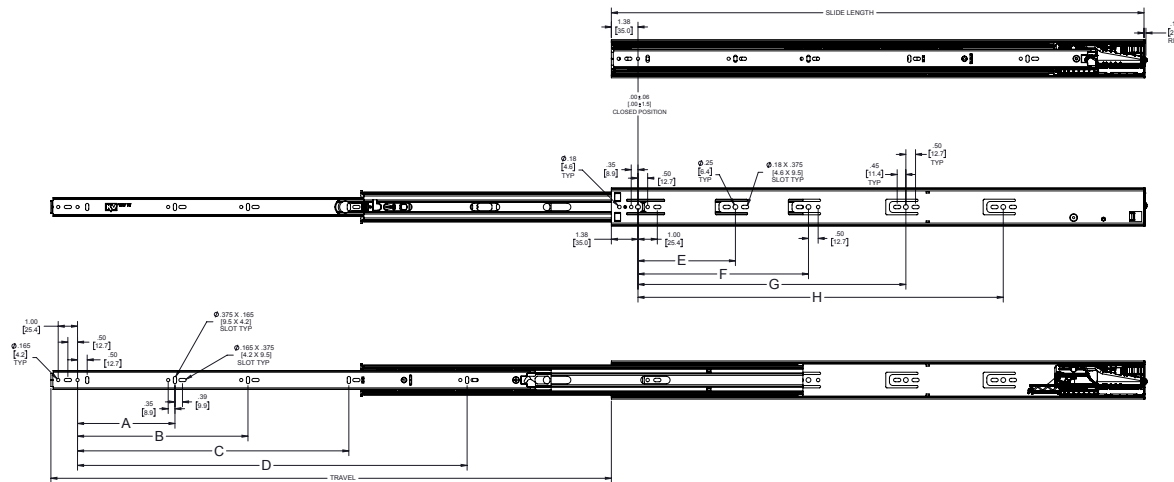

# 8655FM Heavy-Duty Soft-Close Over Travel Drawer Slide

SKU Number	Slide Size inchi/mm	Length inchi/mm	Travel inchi/mm	A inchi/mm	B inchi/mm	C inchi/mm	D inchi/mm	E inchi/mm	F inchi/mm	G Inchi/mm	H Inchi/mm
8655FMB 18	18" [450mm]	17.7" [450mm]	19" [483mm]	5.04" [128mm]	-	8.88" [226mm]	-	5.04" [128mm]	8.82" [224mm]	-	-
8655FMB 20	20" [500mm]	19.7" [500mm]	21" [533mm]	5.04" [128mm]	-	9.92" [252mm]	-	5.04" [128mm]	8.82" [224mm]	11.34" [288mm]	-
8655FMB 22	22" [550mm]	21.7" [550mm]	23" [584mm]	5.04" [128mm]	-	10.95" [278mm]	15" [381mm]	5.04" [128mm]	8.82" [224mm]	12.60" [320mm]	-
8655FMB 24	24" [600mm]	23.6" [600mm]	25" [635mm]	5.04" [128mm]	8.82" [224mm]	11.98" [304mm]	16.38" [416mm]	5.04" [128mm]	8.82" [224mm]	13.68" [352mm]	-
8655FMB 26	26" [650mm]	25.6" [650mm]	27" [686mm]	5.04" [128mm]	8.82" [224mm]	13.01" [331mm]	19" [482mm]	5.04" [128mm]	8.82" [224mm]	13.68" [352mm]	16.86" [416mm]
8655FMB 28	28" [700mm]	27.56" [700mm]	29" [737mm]	5.04" [128mm]	8.82" [224mm]	14.04" [357mm]	20.16" [512mm]	5.04" [128mm]	8.82" [224mm]	13.68" [352mm]	18.90" [480mm]

**Model:** 8655FM Soft-Close Over Travel Drawer Slide

**Mounting:** Side

**Load Class:** 140 lbs.

**Disconnect:** Butterfly Lever

**Hole Pattern:** 32mm and Traditional

**Face Frame Mounting:** Requires slide to be blocked out. See Face Frame diagram.

**Type:** Ball-Bearing

**Travel:** Over Travel

**Finish:** Zinc

**Length:** 18", 20", 22", 24", 26", 28"

**Clearance:** .51" + .01" - .0" on each side

**Height:** 1.98" [50.4mm]

**Packaging:** Bulk Pack (8655B): all sizes - 5 pair per carton