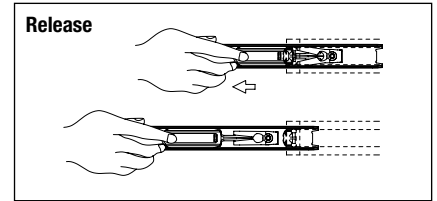

# 8655FM Heavy-Duty Soft-Close Over Travel Drawer Slide

SKU Number	Slide Size inchi/mm	Length inchi/mm	Travel inchi/mm	A inchi/mm	B inchi/mm	C inchi/mm	D inchi/mm	E inchi/mm	F inchi/mm	G Inchi/mm	H Inchi/mm
8655FMB 18	18" [450mm]	17.7" [450mm]	19" [483mm]	5.04" [128mm]	-	8.88" [226mm]	-	5.04" [128mm]	8.82" [224mm]	-	-
8655FMB 20	20" [500mm]	19.7" [500mm]	21" [533mm]	5.04" [128mm]	-	9.92" [252mm]	-	5.04" [128mm]	8.82" [224mm]	11.34" [288mm]	-
8655FMB 22	22" [550mm]	21.7" [550mm]	23" [584mm]	5.04" [128mm]	-	10.95" [278mm]	15" [381mm]	5.04" [128mm]	8.82" [224mm]	12.60" [320mm]	-
8655FMB 24	24" [600mm]	23.6" [600mm]	25" [635mm]	5.04" [128mm]	8.82" [224mm]	11.98" [304mm]	16.38" [416mm]	5.04" [128mm]	8.82" [224mm]	13.68" [352mm]	-
8655FMB 26	26" [650mm]	25.6" [650mm]	27" [686mm]	5.04" [128mm]	8.82" [224mm]	13.01" [331mm]	19" [482mm]	5.04" [128mm]	8.82" [224mm]	13.68" [352mm]	16.86" [416mm]
8655FMB 28	28" [700mm]	27.56" [700mm]	29" [737mm]	5.04" [128mm]	8.82" [224mm]	14.04" [357mm]	20.16" [512mm]	5.04" [128mm]	8.82" [224mm]	13.68" [352mm]	18.90" [480mm]

**Model:** 8655FM Soft-Close Over Travel Drawer Slide

**Mounting:** Side

**Load Class:** 140 lbs.

**Disconnect:** Butterfly Lever

**Hole Pattern:** 32mm and Traditional

**Face Frame Mounting:** Requires slide to be blocked out. See Face Frame diagram.

**Type:** Ball-Bearing

**Travel:** Over Travel

**Finish:** Zinc

**Length:** 18", 20", 22", 24", 26", 28"

**Clearance:** .51" + .01" - .0" on each side

**Height:** 1.98" [50.4mm]

**Packaging:** Bulk Pack (8655B): all sizes - 5 pair per carton