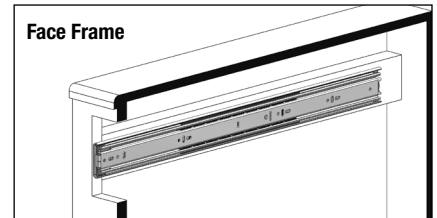

# 8655FM Heavy-Duty Soft-Close Over Travel Drawer Slide

SKU Number	Slide Size inchi/mm	Length inchi/mm	Travel inchi/mm	A inchi/mm	B inchi/mm	C inchi/mm	D inchi/mm	E inchi/mm	F inchi/mm	G Inchi/mm	H Inchi/mm
8655FMB 18	18" [450mm]	17.7" [450mm]	19" [483mm]	5.04" [128mm]	-	8.88" [226mm]	-	5.04" [128mm]	8.82" [224mm]	-	-
8655FMB 20	20" [500mm]	19.7" [500mm]	21" [533mm]	5.04" [128mm]	-	9.92" [252mm]	-	5.04" [128mm]	8.82" [224mm]	11.34" [288mm]	-
8655FMB 22	22" [550mm]	21.7" [550mm]	23" [584mm]	5.04" [128mm]	-	10.95" [278mm]	15" [381mm]	5.04" [128mm]	8.82" [224mm]	12.60" [320mm]	-
8655FMB 24	24" [600mm]	23.6" [600mm]	25" [635mm]	5.04" [128mm]	8.82" [224mm]	11.98" [304mm]	16.38" [416mm]	5.04" [128mm]	8.82" [224mm]	13.68" [352mm]	-
8655FMB 26	26" [650mm]	25.6" [650mm]	27" [686mm]	5.04" [128mm]	8.82" [224mm]	13.01" [331mm]	19" [482mm]	5.04" [128mm]	8.82" [224mm]	13.68" [352mm]	16.86" [416mm]
8655FMB 28	28" [700mm]	27.56" [700mm]	29" [737mm]	5.04" [128mm]	8.82" [224mm]	14.04" [357mm]	20.16" [512mm]	5.04" [128mm]	8.82" [224mm]	13.68" [352mm]	18.90" [480mm]

**Model:** 8655FM Soft-Close Over Travel Drawer Slide

**Mounting:** Side

**Load Class:** 140 lbs.

**Disconnect:** Butterfly Lever

**Hole Pattern:** 32mm and Traditional

**Face Frame Mounting:** Requires slide to be blocked out. See Face Frame diagram.