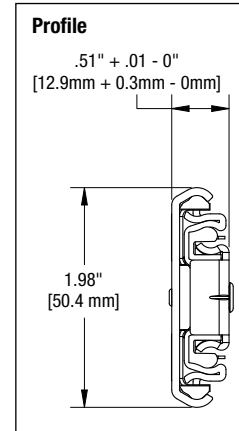

# 8655FM Heavy-Duty Soft-Close Over Travel Drawer Slide

SKU Number	Slide Size inchi/mm	Length inchi/mm	Travel inchi/mm	A inchi/mm	B inchi/mm	C inchi/mm	D inchi/mm	E inchi/mm	F inchi/mm	G Inchi/mm	H Inchi/mm
8655FMB 18	18" [450mm]	17.7" [450mm]	19" [483mm]	5.04" [128mm]	-	8.88" [226mm]	-	5.04" [128mm]	8.82" [224mm]	-	-
8655FMB 20	20" [500mm]	19.7" [500mm]	21" [533mm]	5.04" [128mm]	-	9.92" [252mm]	-	5.04" [128mm]	8.82" [224mm]	11.34" [288mm]	-
8655FMB 22	22" [550mm]	21.7" [550mm]	23" [584mm]	5.04" [128mm]	-	10.95" [278mm]	15" [381mm]	5.04" [128mm]	8.82" [224mm]	12.60" [320mm]	-
8655FMB 24	24" [600mm]	23.6" [600mm]	25" [635mm]	5.04" [128mm]	8.82" [224mm]	11.98" [304mm]	16.38" [416mm]	5.04" [128mm]	8.82" [224mm]	13.68" [352mm]	-
8655FMB 26	26" [650mm]	25.6" [650mm]	27" [686mm]	5.04" [128mm]	8.82" [224mm]	13.01" [331mm]	19" [482mm]	5.04" [128mm]	8.82" [224mm]	13.68" [352mm]	16.86" [416mm]
8655FMB 28	28" [700mm]	27.56" [700mm]	29" [737mm]	5.04" [128mm]	8.82" [224mm]	14.04" [357mm]	20.16" [512mm]	5.04" [128mm]	8.82" [224mm]	13.68" [352mm]	18.90" [480mm]

**Model:** 8655FM Soft-Close Over Travel Drawer Slide

**Mounting:** Side

**Load Class:** 140 lbs.

**Disconnect:** Butterfly Lever

**Hole Pattern:** 32mm and Traditional

**Face Frame Mounting:** Requires slide to be blocked out. See Face Frame diagram.

**Type:** Ball-Bearing

**Travel:** Over Travel

**Finish:** Zinc

**Length:** 18", 20", 22", 24", 26", 28"

**Clearance:** .51" + .01" - .0" on each side

**Height:** 1.98" [50.4mm]

**Packaging:** Bulk Pack (8655B): all sizes - 5 pair per carton