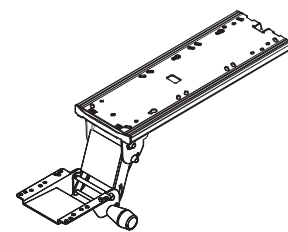

6733M

Even with an entry-level arm, you benefit from all the research and patented technology that only Knappe & Vogt Waterloo can bring you.

6733M series

Features	Benefits
Soft-touch knob for simultaneous height and tilt adjustment	Easy to use, all-in-one adjustment
Spring-assisted to help counter balance keyboard and tray weight	Easy to position keyboard to precise location
Low-profile design	Provides maximum leg room
360° swivel	User can move keyboard freely from side to side
Stores on ball bearing track	Frees up space in front of desk. Full storage with minimal effort.

6733M

Ancillary Products:

- Economy Arm is an ideal complement to the Economy clamp tray and mouse tray
- Compatible with most Knape & Vogt Waterloo keyboard trays
- Use with Knape & Vogt Waterloo CPU holders
- For flat panel displays, specify the Concerto flat panel support system

Model	Height Range	Tilt	Length	Travel	Track Size	Track Style	Weight
6733M16	+1.0" / -5.0"	-15°/+15°	13.4"	16.1"	17.00"	ball bearing	9.2 lbs
6733M21	+1.0" / -5.0"	-15°/+15°	13.4"	16.1"	21.75"	ball bearing	10.2 lbs