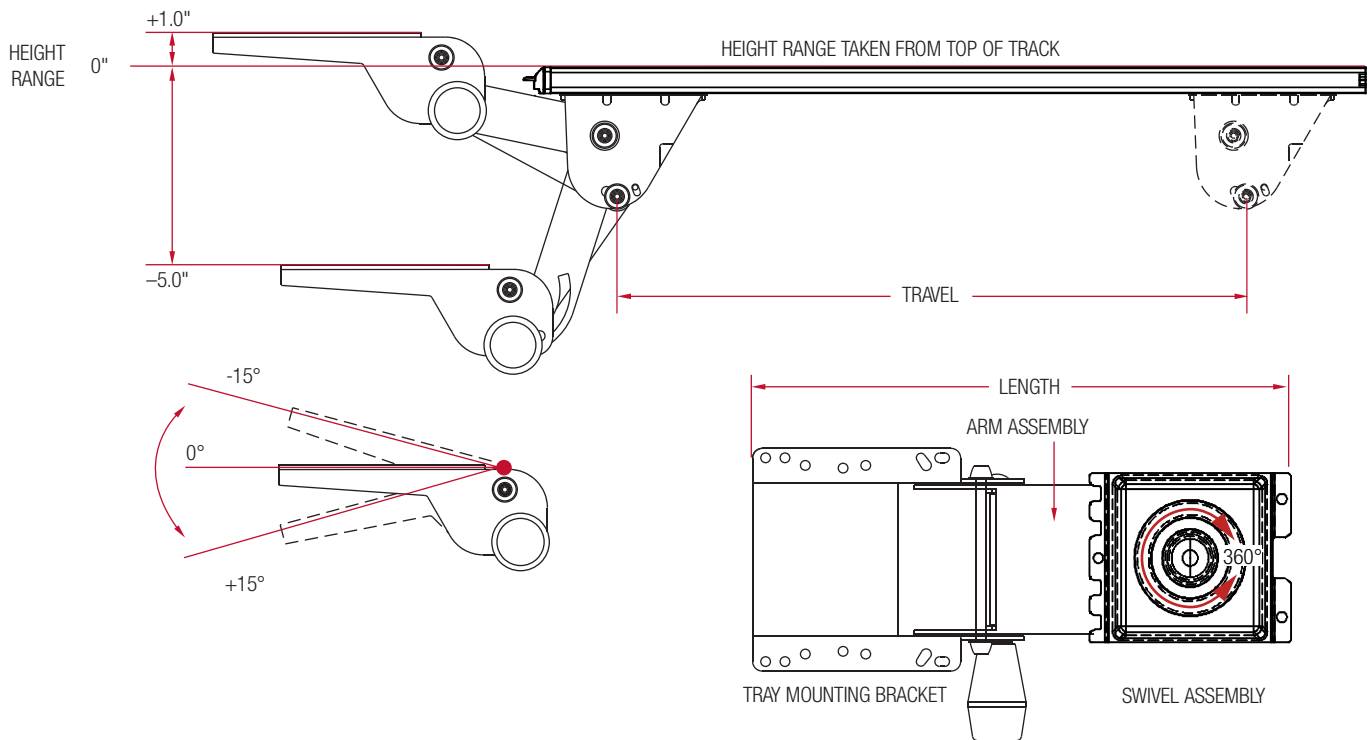

6733M

Even with an entry-level arm, you benefit from all the research and patented technology that only Knappe & Vogt Waterloo can bring you.

6733M series

Features	Benefits
Soft-touch knob for simultaneous height and tilt adjustment	Easy to use, all-in-one adjustment
Spring-assisted to help counter balance keyboard and tray weight	Easy to position keyboard to precise location
Low-profile design	Provides maximum leg room
360° swivel	User can move keyboard freely from side to side
Stores on ball bearing track	Frees up space in front of desk. Full storage with minimal effort.

6733M

Ancillary Products:

- Economy Arm is an ideal complement to the Economy clamp tray and mouse tray
- Compatible with most Knape & Vogt Waterloo keyboard trays
- Use with Knape & Vogt Waterloo CPU holders
- For flat panel displays, specify the Concerto flat panel support system

Model	Height Range	Tilt	Length	Travel	Track Size	Track Style	Weight
6733M16	+1.0" / -5.0"	-15°/+15°	13.4"	16.1"	17.00"	ball bearing	9.2 lbs
6733M21	+1.0" / -5.0"	-15°/+15°	13.4"	16.1"	21.75"	ball bearing	10.2 lbs