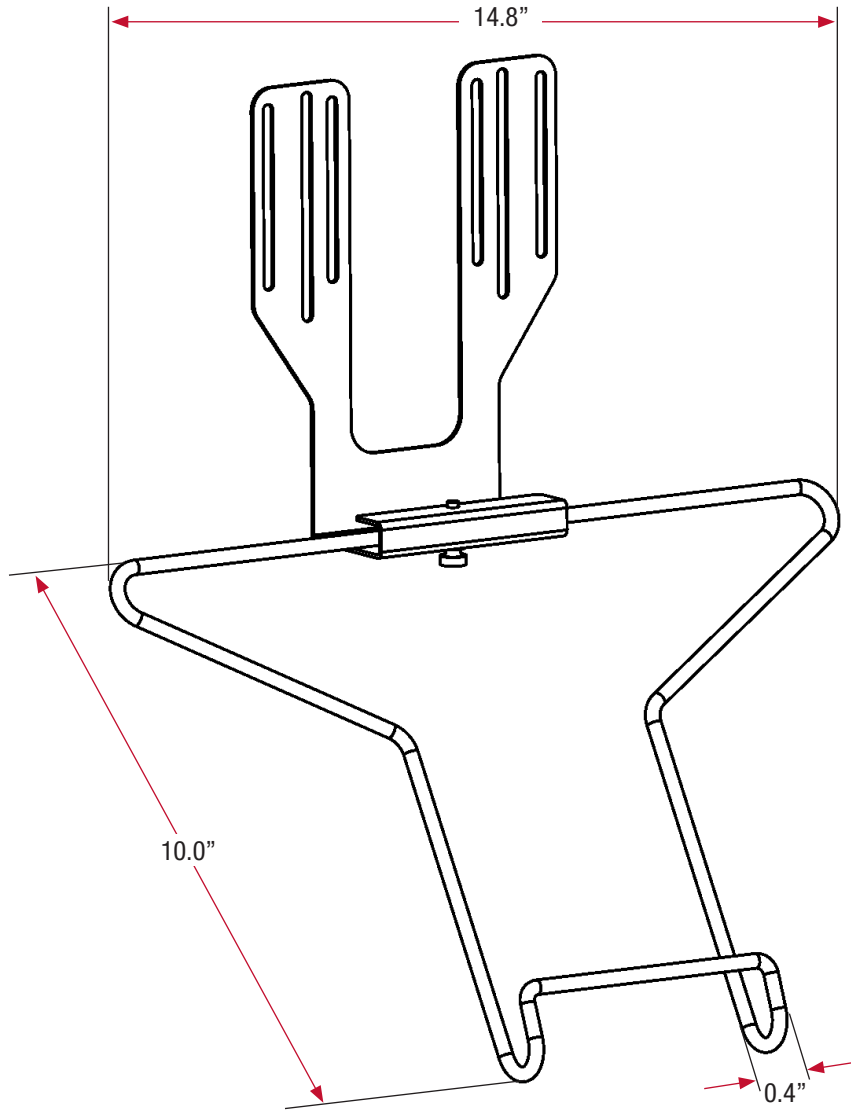

7902S

Concerto Document Holder

A natural accessory to the Concerto, Xtend or Tempo product lines, the document/tablet holder is developed to place the document or tablet at the optimal ergonomic viewing position. The fully adjustable holder is designed to minimize eye and neck strain resulting in user comfort and increased productivity.

7902S series

Features	Benefits
Supports the document or tablet directly under the monitor	Ergonomically correct viewing position of documents for documents and tablets
Finger Adjustable	Easy adjustment to ensure a comfortable viewing angle
Mounts between the monitor and monitor arm VESA plate	Fits both VESA 75mm and 100mm flat panels
Supports document of various sizes and tablets with a minimum width of 6.75"	Helps keep work surface clear
Swing motion	Stores out of the way when not in use
Black or silver powder paint finishes available	Match your aesthetic look

Model	Height	Width	Depth	Color	Weight
7902S	10.0"	14.8"	0.4"	Silver	2.2 lbs
7902B	10.0"	14.8"	0.4"	Black	2.2 lbs

Finish: Black & Silver

Notes: 1. Weight = packaged shipping weight per unit. 2. Specifications are subject to change without notice.