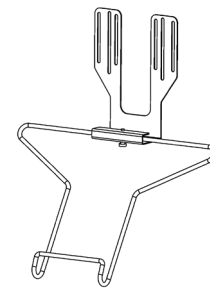

7902S

Concerto Document Holder

A natural accessory to the Concerto, Xtend or Tempo product lines, the document/tablet holder is developed to place the document or tablet at the optimal ergonomic viewing position. The fully adjustable holder is designed to minimize eye and neck strain resulting in user comfort and increased productivity.

7902S series

Features	Benefits
Supports the document or tablet directly under the monitor	Ergonomically correct viewing position of documents for documents and tablets
Finger Adjustable	Easy adjustment to ensure a comfortable viewing angle
Mounts between the monitor and monitor arm VESA plate	Fits both VESA 75mm and 100mm flat panels
Supports document of various sizes and tablets with a minimum width of 6.75"	Helps keep work surface clear
Swing motion	Stores out of the way when not in use
Black or silver powder paint finishes available	Match your aesthetic look

Model	Height	Width	Depth	Color	Weight
7902S	10.0"	14.8"	0.4"	Silver	2.2 lbs
7902B	10.0"	14.8"	0.4"	Black	2.2 lbs

Finish: Black & Silver

Notes: 1. Weight = packaged shipping weight per unit. 2. Specifications are subject to change without notice.