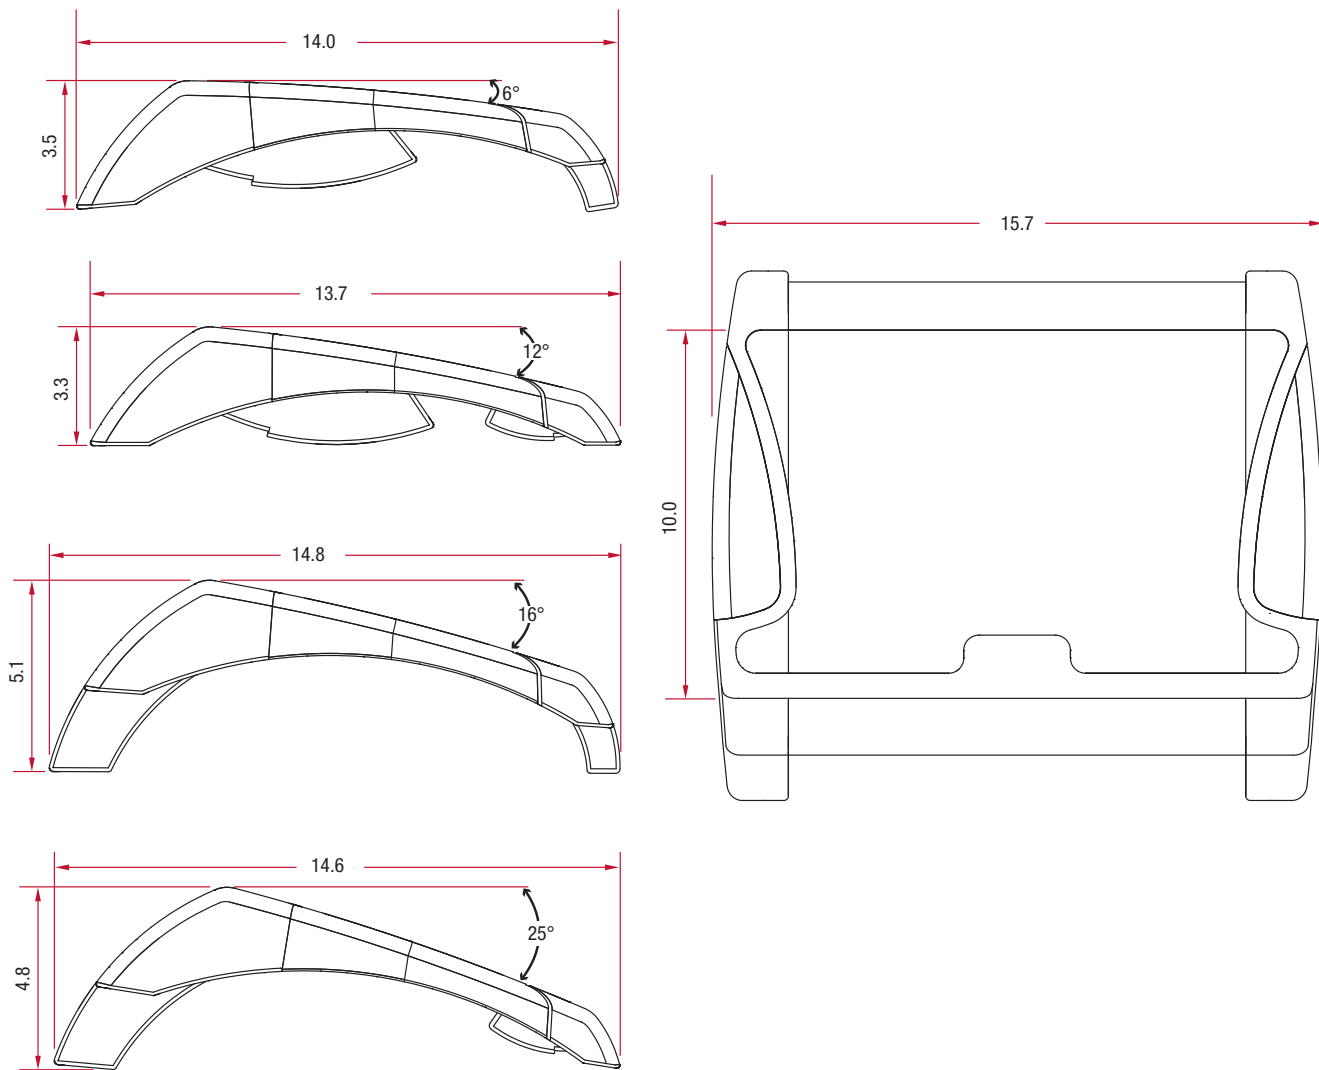

C800

C800 *Foot Rest*

Ample adjustable foot support to accommodate various users, especially when the chair adjustment is not enough.

C800 series

Features	Benefits
Folding support legs providing tilt angles of 6°, 12°, 16°, and 25°	Easy tilt adjustment to accommodate various users, especially when chair adjustment is inadequate
Anti-fatigue rubber surface on platform	Provides additional user comfort
Platform surface 15.7 x 10"	Provides ample space for foot support area
Black with grey accents	Aesthetically pleasing design

C800 Foot Rest

Ancillary Products:

- Foot rest is an ideal complement to any Knappe & Vogt Waterloo keyboard arm and monitor support
- Use with Knappe & Vogt Waterloo CPU holders

Black plastic with grey accents

Model	Depth	Width	Tilt Adjustment Angles	Anti-Fatigue Mat	Weight
C800	13.7" to 14.8"	15.7"	6°, 12°, 16° and 25°	Included	3.7 lbs

Notes: 1. Weight = packaged shipping weight per unit. 2. Specifications are subject to change without notice.