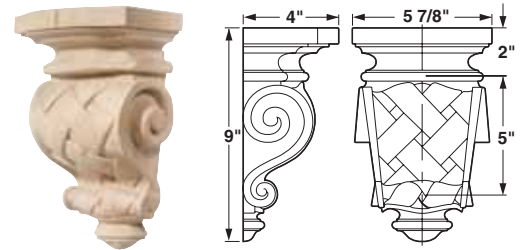

Hand Carved, laminated stock

Wood species	Item No.
Maple	198.08.110
Oak	198.08.410
Cherry	198.08.610

Packing: 1 pc.