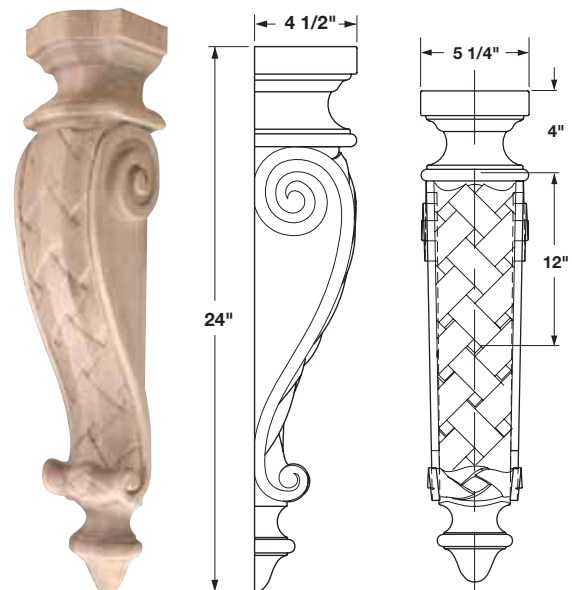

Hand Carved Corbels - Basket Weave

- Designed to compliment onlays and mouldings on following page.
- Use with mantels, room decorations, islands, etc.
- Details are hand-carved
- If using keyhole plates to mount corbels use #8, or larger screws.
- Produced from laminated stock and wood, each corbel is color matched. Within a color match there may be slight variation of color from white to light gray or light brown.

Corbels can be mounted with keyhole plates provided and pre-attached.

Hand Carved, laminated stock

| Wood species | Item No. |
|--------------|------------|
| Maple | 198.08.100 |
| Oak | 198.08.400 |
| Cherry | 198.08.600 |

Packing: 2 pcs.

Hand Carved, laminated stock

| Wood species | Item No. |
|--------------|------------|
| Maple | 198.08.110 |
| Oak | 198.08.410 |
| Cherry | 198.08.610 |

Packing: 1 pc.

Hand Carved, laminated stock

| Wood species | Item No. |
|--------------|------------|
| Maple | 198.08.120 |
| Oak | 198.08.420 |
| Cherry | 198.08.620 |

Packing: 1 pc.

Hand Carved, laminated stock

| Wood species | Item No. |
|--------------|------------|
| Maple | 198.08.130 |
| Oak | 198.08.430 |
| Cherry | 198.08.630 |