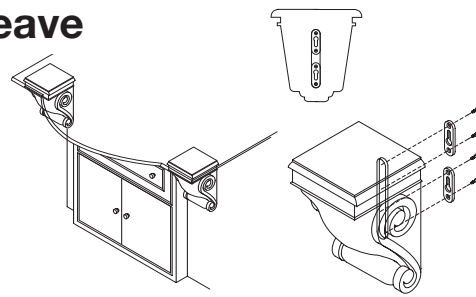

Hand Carved Corbels - Basket Weave

- Designed to compliment onlays and mouldings on following page.
- Use with mantels, room decorations, islands, etc.
- Details are hand-carved
- If using keyhole plates to mount corbels use #8, or larger screws.
- Produced from laminated stock and wood, each corbel is color matched. Within a color match there may be slight variation of color from white to light gray or light brown.

Corbels can be mounted with keyhole plates provided and pre-attached.

Hand Carved, laminated stock

| Wood species | Item No. |
|--------------|------------|
| Maple | 198.08.100 |
| Oak | 198.08.400 |
| Cherry | 198.08.600 |