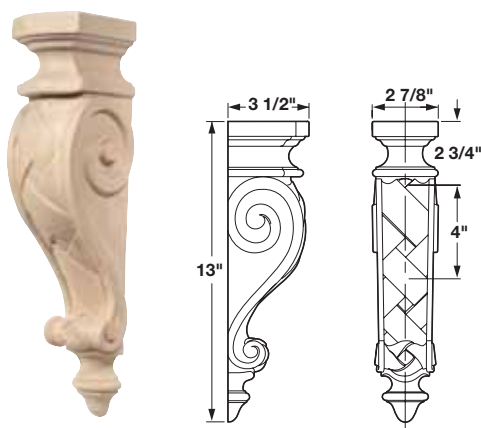

Hand Carved Corbels - Basket Weave

- Designed to compliment onlays and mouldings on following page.
- Use with mantels, room decorations, islands, etc.
- Details are hand-carved
- If using keyhole plates to mount corbels use #8, or larger screws.
- Produced from laminated stock and wood, each corbel is color matched. Within a color match there may be slight variation of color from white to light gray or light brown.

Corbels can be mounted with keyhole plates provided and pre-attached.

Hand Carved, laminated stock

| Wood species | Item No. |
|--------------|------------|
| Maple | 198.08.100 |
| Oak | 198.08.400 |
| Cherry | 198.08.600 |

Packing: 2 pcs.

Hand Carved, laminated stock

| Wood species | Item No. |
|--------------|------------|
| Maple | 198.08.110 |
| Oak | 198.08.410 |
| Cherry | 198.08.610 |

Packing: 1 pc.

Hand Carved, laminated stock