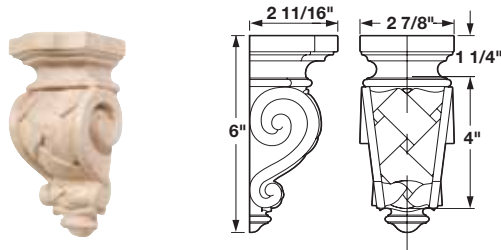

Hand Carved Corbels - Basket Weave

- Designed to compliment onlays and mouldings on following page.
- Use with mantels, room decorations, islands, etc.
- Details are hand-carved
- If using keyhole plates to mount corbels use #8, or larger screws.
- Produced from laminated stock and wood, each corbel is color matched. Within a color match there may be slight variation of color from white to light gray or light brown.

Corbels can be mounted with keyhole plates provided and pre-attached.

Hand Carved, laminated stock

| Wood species | Item No. |
|--------------|------------|
| Maple | 198.08.100 |
| Oak | 198.08.400 |
| Cherry | 198.08.600 |

Packing: 1 pc.

Dimensional data not binding. We reserve the right to alter specifications without notice.

Dimensions in mm
Inches are approximate