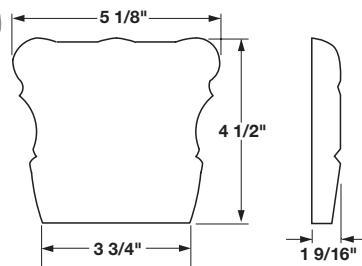

Ornaments, Acanthus

Easy to Apply with woodworking glue or small brad.

Carved

Wood species	Item No.
Maple	194.78.165
Beech	194.78.365
Cherry	194.78.665

Packing: 10 pcs.

Carved

Wood species	Item No.
Maple	194.78.143
Beech	194.78.343

Packing: 10 pcs.

Carved & embossed

Wood species	Item No.
Maple	194.75.132
Cherry	194.75.632

Packing: 25 pcs.

Carved & embossed

Wood species	Item No.
Maple	194.75.131
Cherry	194.75.631

Packing: 25 pcs.

**Other species available.
Minimum 250 piece order.
Ask for details.**