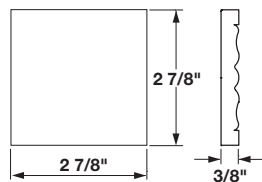

Ornaments, Acanthus

Easy to Apply with woodworking glue or small brad.

Carved

Wood species	Item No.
Maple	194.78.165
Beech	194.78.365
Cherry	194.78.665

Packing: 10 pcs.

Carved

Wood species	Item No.
Maple	194.78.143
Beech	194.78.343

Packing: 10 pcs.

Carved & embossed

Wood species	Item No.
Maple	194.75.132
Cherry	194.75.632

Packing: 25 pcs.

Carved & embossed

Wood species	Item No.
Maple	194.75.131
Cherry	194.75.631

Packing: 25 pcs.

**Other species available.
Minimum 250 piece order.
Ask for details.**