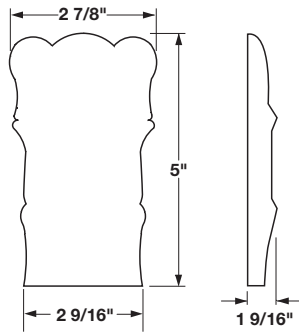

Ornaments, Acanthus

Easy to Apply with woodworking glue or small brad.

Carved

Wood species	Item No.
Maple	194.78.165
Beech	194.78.365
Cherry	194.78.665

Packing: 10 pcs.

Carved

Wood species	Item No.
Maple	194.78.143
Beech	194.78.343

Packing: 10 pcs.

Carved & embossed

Wood species	Item No.
Maple	194.75.132
Cherry	194.75.632

Packing: 25 pcs.

Carved & embossed

Wood species	Item No.
Maple	194.75.131
Cherry	194.75.631

Packing: 25 pcs.

**Other species available.
Minimum 250 piece order.
Ask for details.**