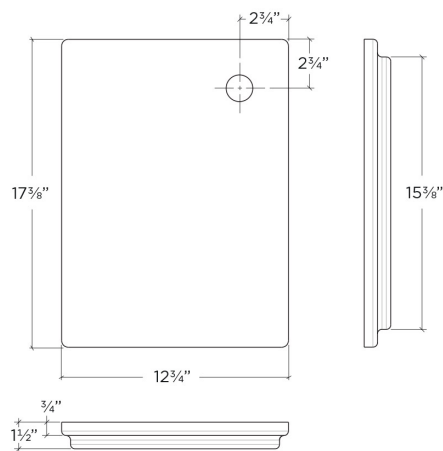

## 210060 | CUTTING BOARD, SMARTSTATION

FIRECLAY SINK ACCESSORY

### Specifications

Model	210060
Collection	Cutting board, SmartStation
Compatible bowl dimension (front-to-back)	16"
Overall dimensions	12 3/4" × 17 3/8" × 1 1/2"

### Features

- Profiled to sit perfectly on Fira sink accessory ledge, or be used on countertop
- Designed to match with other SmartStation walnut accessories
- Made of 1-1/2" thick solid walnut, edge grain construction
- Treated with penetrating beeswax to seal the wood moisture
- Safe for all food preparation