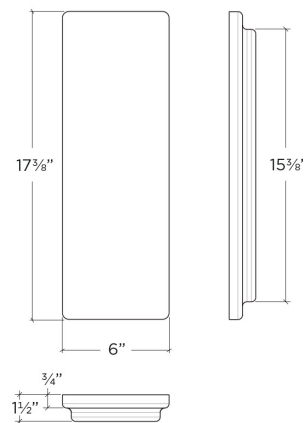

## 210061 | CUTTING BOARD, SMARTSTATION

FIRECLAY SINK ACCESSORY

### Specifications

Model	210061
Collection	Cutting board, SmartStation
Compatible bowl dimension (front-to-back)	16"
Overall dimensions	6" × 17 3/8" × 1 1/2"

### Features

- Profiled to sit perfectly on Fira sink accessory ledge, or be used on countertop
- Designed to match with other SmartStation walnut accessories
- Made of 1-1/2" thick solid walnut, edge grain construction
- Treated with penetrating beeswax to seal the wood moisture
- Safe for all food preparation