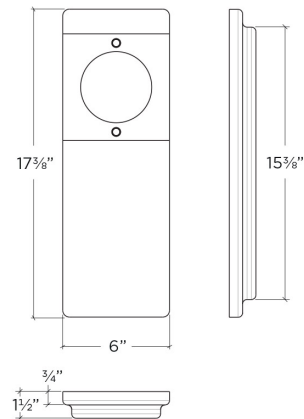

## 210062 | PRESENTATION BOARD, SMARTSTATION

FIRECLAY SINK ACCESSORY

### Specifications

Model	210062
Collection	Presentation board, SmartStation
Compatible bowl dimension (front-to-back)	16"
Overall dimensions	6" × 17 3/8" × 1 1/2"

### Features

- Profiled to sit perfectly on Fira sink accessory ledge, or be used on countertop
- Designed to match with other SmartStation walnut accessories
- Ideal as a presentation board or water station tray
- Made of 1-1/2" thick solid walnut, edge grain construction
- Includes 3 interchangeable stainless steel plates, for different applications
- Treated with penetrating beeswax
- Safe for all food preparation