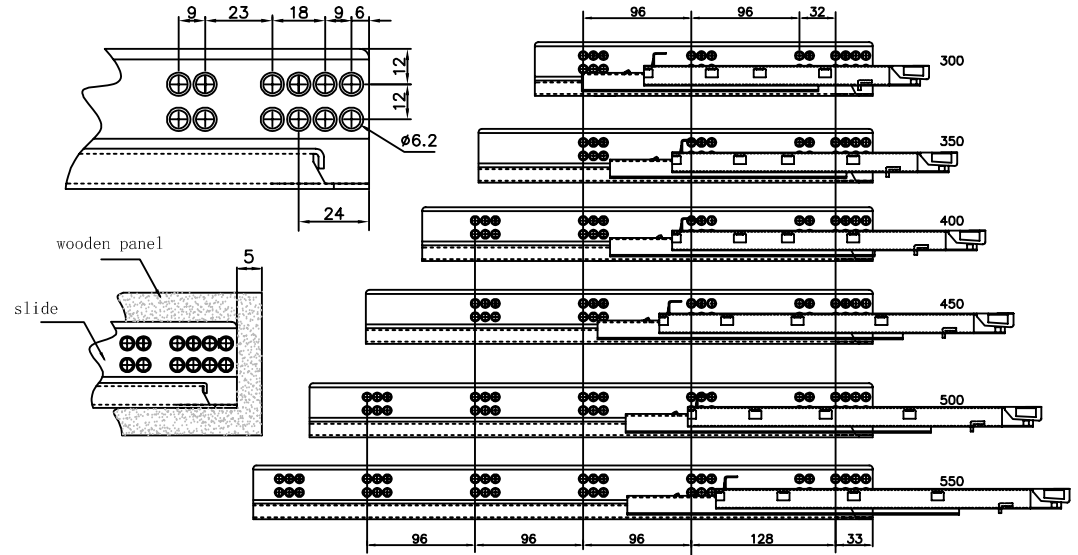

- (1) Drawer height:86mm
- (2) Load capacity:40 kgs
- (3) Application for different depth and width drawers
- (4) Size:12"-22"

Assembly note::

- (a) Bottom panel width is nominal cabinet width minus 111mm.
- (b) Bottom panel length is nominal cabinet depth minus 18mm.
- (c) Back panel width is nominal cabinet width minus 119mm.
- (d) Be suitable for drawer panel thickness is 16mm.