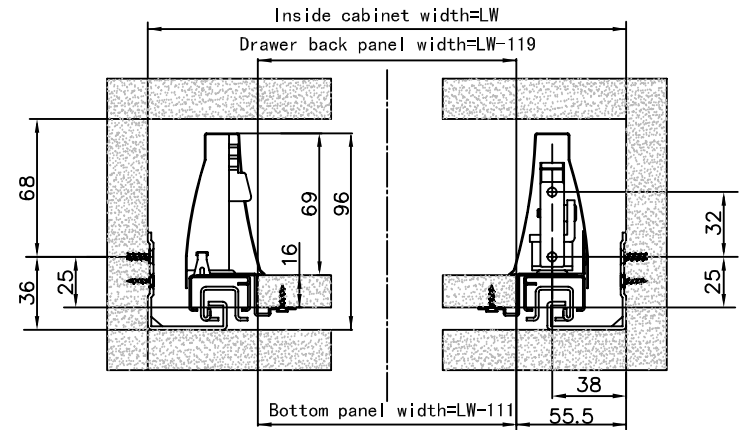

- (1) Drawer height:86mm
- (2) Load capacity:40 kgs
- (3) Application for different depth and width drawers
- (4) Size:12"-22"

Assembly note::

- (a) Bottom panel width is nominal cabinet width minus 111mm.
- (b) Bottom panel length is nominal cabinet depth minus 18mm.
- (c) Back panel width is nominal cabinet width minus 119mm.
- (d) Be suitable for drawer panel thickness is 16mm.