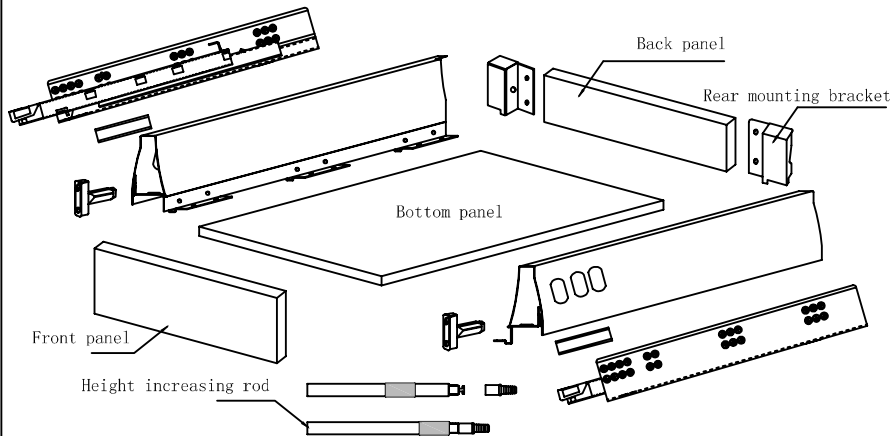

- (1) Drawer height:86mm
- (2) Load capacity:40 kgs
- (3) Application for different depth and width drawers
- (4) Size:12"-22"

Assembly note::

- (a) Bottom panel width is nominal cabinet width minus 111mm.
- (b) Bottom panel length is nominal cabinet depth minus 18mm.
- (c) Back panel width is nominal cabinet width minus 119mm.
- (d) Be suitable for drawer panel thickness is 16mm.