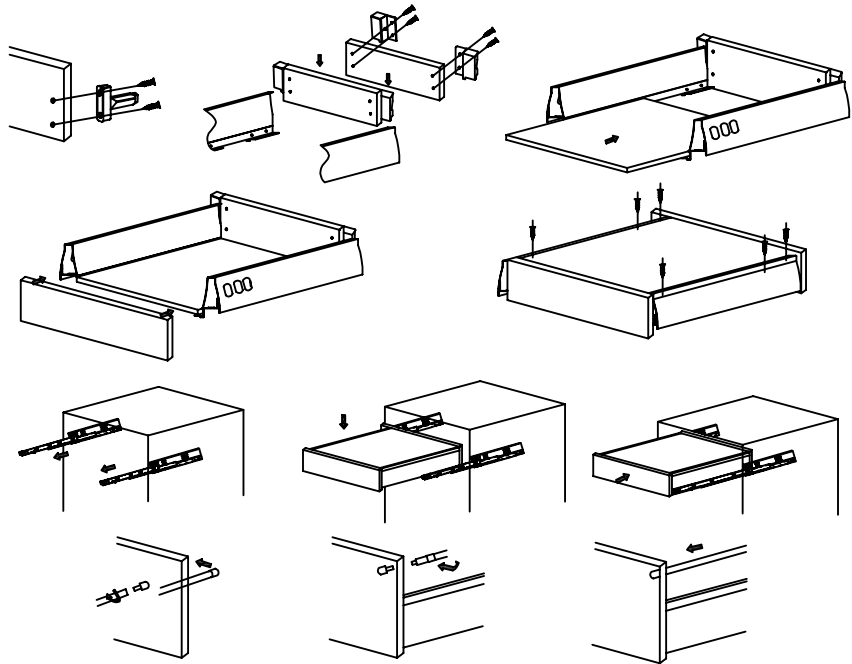

- (1) Drawer height:86mm
- (2) Load capacity:40 kgs
- (3) Application for different depth and width drawers
- (4) Size:12"-22"

Assembly note::

- (a) Bottom panel width is nominal cabinet width minus 111mm.
- (b) Bottom panel length is nominal cabinet depth minus 18mm.
- (c) Back panel width is nominal cabinet width minus 119mm.
- (d) Be suitable for drawer panel thickness is 16mm.