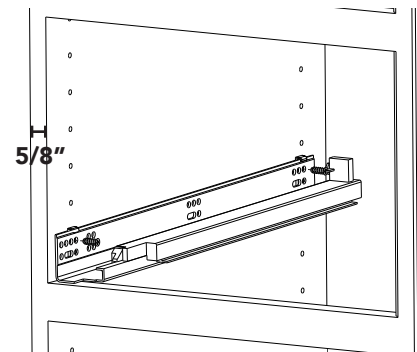

#### CARE AND MAINTENANCE:

Clean with a damp cloth and wipe parts dry.

WATCH TUTORIALS OF OUR PRODUCTS BEING INSTALLED

WWW.REV-A-SHELF.COM/VIDEOS

Parts List		
No.	Description	Qty
A	1/8" Blum Spacers	4
B	M5 x 11MM Flat Head Euro Screws	4
C	M5 x 14.5MM Flat Head Euro Screws	4

Frameless Side Wall Thickness	Corresponding Euro Screw	Corresponding Blum Spacer
3/4"	M5 x 11mm	N/A
5/8"	M5 x 14.5mm	1/8"

**No Blum spacer and M5 x 11mm Euro Screws**

**1/8" Blum spacer and M5 x 14.5mm Euro Screws**