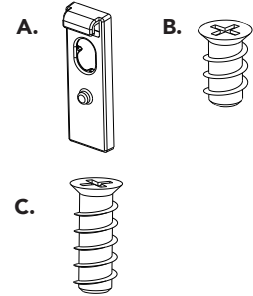

#### CARE AND MAINTENANCE:

Clean with a damp cloth and wipe parts dry.

WATCH TUTORIALS OF OUR PRODUCTS BEING INSTALLED

WWW.REV-A-SHELF.COM/VIDEOS

Parts List		
No.	Description	Qty
A	1/8" Blum Spacers	4
B	M5 x 11MM Flat Head Euro Screws	4
C	M5 x 14.5MM Flat Head Euro Screws	4

Frameless Side Wall Thickness	Corresponding Euro Screw	Corresponding Blum Spacer
3/4"	M5 x 11mm	N/A
5/8"	M5 x 14.5mm	1/8"

**No Blum spacer and M5 x 11mm Euro Screws**

**1/8" Blum spacer and M5 x 14.5mm Euro Screws**