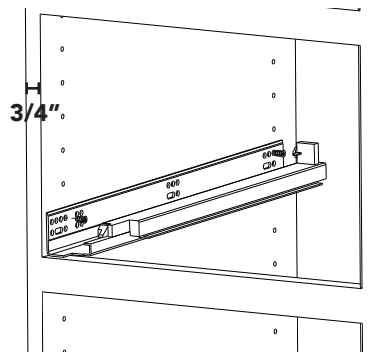

#### CARE AND MAINTENANCE:

Clean with a damp cloth and wipe parts dry.

WATCH TUTORIALS OF OUR PRODUCTS BEING INSTALLED

WWW.REV-A-SHELF.COM/VIDEOS

Parts List		
No.	Description	Qty
A	1/8" Blum Spacers	4
B	M5 x 11MM Flat Head Euro Screws	4
C	M5 x 14.5MM Flat Head Euro Screws	4

Frameless Side Wall Thickness	Corresponding Euro Screw	Corresponding Blum Spacer
3/4"	M5 x 11mm	N/A
5/8"	M5 x 14.5mm	1/8"

**No Blum spacer and M5 x 11mm Euro Screws**

**1/8" Blum spacer and M5 x 14.5mm Euro Screws**