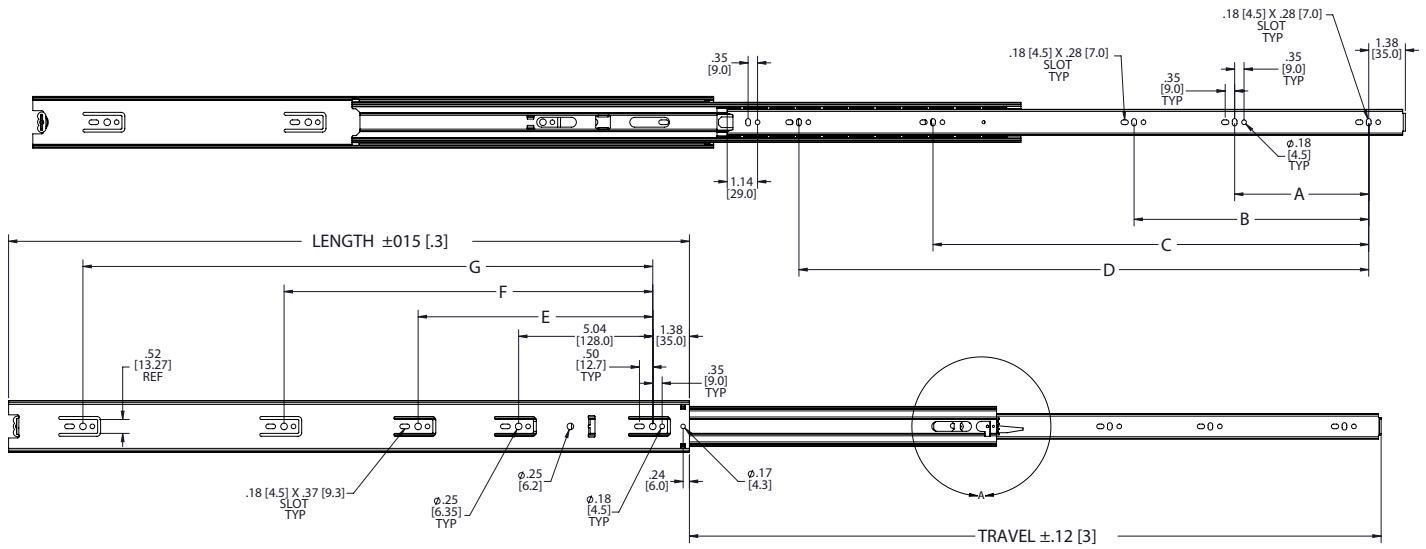

**Travel:** Full Extension

**Finish:** Zinc Plated

**Length:** 12", 14", 16", 18", 20", 22", 24", 26", 28"

**Clearance:** .50" + .03"-0" on each side

**Height:** 1.95" [49.4mm]

**Packaging:** Bulk Pack (6500B): all sizes - 5 pair per carton

#### Profile

.50"  
[12.7mm]

#### Clearance

1/2" + 1/32"-0"  
.50" + .03"-0"  
12.7mm + .8mm-0mm

# Charted Information

SKU Number	Slide Size inch/mm	Length inch/mm	Travel inch/mm	A inch/mm	B inch/mm	C inch/mm	D inch/mm	E inch/mm	F inch/mm	G Inch/mm
6500B 12	12" [300mm]	11.81" [300mm]	12.00" [305mm]	3.78" [96mm]	-	-	-	8.82" [224mm]	-	-
6500B 14	14" [350mm]	13.78" [350mm]	14.00" [356mm]	3.78" [96mm]	-	10.06" [256mm]	-	8.82" [224mm]	-	-
6500B 16	16" [400mm]	15.75" [400mm]	16.00" [406mm]	5.04" [128mm]	-	11.34" [288mm]	-	8.82" [224mm]	12.60" [320mm]	-
6500B 18	18" [450mm]	17.72" [450mm]	18.00" [457mm]	5.04" [128mm]	-	12.60" [320mm]	-	8.82" [224mm]	13.86" [352mm]	-
6500B 20	20" [500mm]	19.69" [500mm]	20.00" [508mm]	5.04" [128mm]	-	12.60" [320mm]	-	8.82" [224mm]	13.86" [352mm]	-
6500B 22	22" [550mm]	21.65" [550mm]	22.00" [559mm]	5.04" [128mm]	8.82" [224mm]	15.12" [384mm]	-	8.82" [224mm]	13.86" [352mm]	17.64" [448mm]
6500B 24	24" [600mm]	23.62" [600mm]	24.00" [610mm]	5.04" [128mm]	8.82" [224mm]	16.38" [416mm]	-	8.82" [224mm]	13.86" [352mm]	18.90" [480mm]
6500B 26	26" [650mm]	25.59" [650mm]	26.00" [660mm]	5.04" [128mm]	8.82" [224mm]	16.38" [416mm]	21.42" [544mm]	8.82" [224mm]	13.86" [352mm]	21.42" [544mm]
6500B 28	28" [700mm]	27.56" [700mm]	28.00" [711mm]	5.04" [128mm]	8.82" [224mm]	16.38" [416mm]	21.42" [544mm]	8.82" [224mm]	13.86" [352mm]	21.42" [544mm]