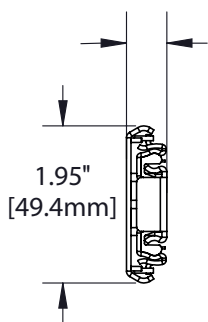

**Travel:** Full Extension

**Finish:** Zinc Plated

**Length:** 12", 14", 16", 18", 20", 22", 24", 26", 28"

**Clearance:** .50" + .03"-0" on each side

**Height:** 1.95" [49.4mm]

**Packaging:** Bulk Pack (6500B): all sizes - 5 pair per carton

### Hardware

#7 x 1/2" Phillips Pan Head

#### Profile

.50"  
[12.7mm]

# Charted Information

SKU Number	Slide Size inch/mm	Length inch/mm	Travel inch/mm	A inch/mm	B inch/mm	C inch/mm	D inch/mm	E inch/mm	F inch/mm	G Inch/mm
6500B 12	12" [300mm]	11.81" [300mm]	12.00" [305mm]	3.78" [96mm]	-	-	-	8.82" [224mm]	-	-
6500B 14	14" [350mm]	13.78" [350mm]	14.00" [356mm]	3.78" [96mm]	-	10.06" [256mm]	-	8.82" [224mm]	-	-
6500B 16	16" [400mm]	15.75" [400mm]	16.00" [406mm]	5.04" [128mm]	-	11.34" [288mm]	-	8.82" [224mm]	12.60" [320mm]	-
6500B 18	18" [450mm]	17.72" [450mm]	18.00" [457mm]	5.04" [128mm]	-	12.60" [320mm]	-	8.82" [224mm]	13.86" [352mm]	-
6500B 20	20" [500mm]	19.69" [500mm]	20.00" [508mm]	5.04" [128mm]	-	12.60" [320mm]	-	8.82" [224mm]	13.86" [352mm]	-
6500B 22	22" [550mm]	21.65" [550mm]	22.00" [559mm]	5.04" [128mm]	8.82" [224mm]	15.12" [384mm]	-	8.82" [224mm]	13.86" [352mm]	17.64" [448mm]
6500B 24	24" [600mm]	23.62" [600mm]	24.00" [610mm]	5.04" [128mm]	8.82" [224mm]	16.38" [416mm]	-	8.82" [224mm]	13.86" [352mm]	18.90" [480mm]
6500B 26	26" [650mm]	25.59" [650mm]	26.00" [660mm]	5.04" [128mm]	8.82" [224mm]	16.38" [416mm]	21.42" [544mm]	8.82" [224mm]	13.86" [352mm]	21.42" [544mm]
6500B 28	28" [700mm]	27.56" [700mm]	28.00" [711mm]	5.04" [128mm]	8.82" [224mm]	16.38" [416mm]	21.42" [544mm]	8.82" [224mm]	13.86" [352mm]	21.42" [544mm]