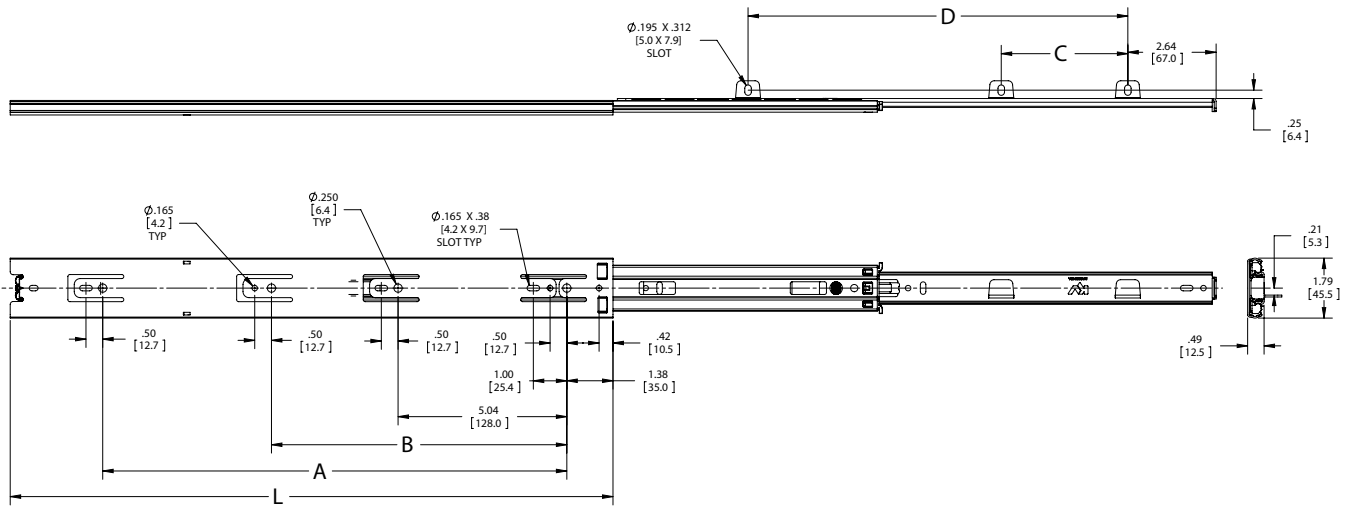

Hole Pattern: 32mm and Traditional

Face Frame Mounting: Yes

Type: Ball-Bearing

Travel: Full Extension

Finish: Anochrome, Ebony Black

Length: 10", 12", 14", 16", 18", 20", 22", 24", 26", 28"

Clearance: .50" + .03"- 0" on each side

8404: Front Face Frame Bracket

Hardware

#7 x 1/2" Phillips Pan Head

Warranty

Limited Lifetime Warranty

Profile

Clearance

1/2" + 1/32"- 0"

.50" + .03"- 0"

12.7mm + .8mm - 0mm

Charted Information

SKU Number*	Slide Size inch/mm	Length inch/mm	Travel inch/mm	A inch/mm	B inch/mm	C inch/mm	D inch/mm
8407B 10	10" [250mm]	10" [254mm]	10" [254mm]	-	-	-	6.05" [153.7mm]
8407B 12	12" [300mm]	12.00" [305mm]	12.00" [305mm]	-	8.82" [224mm]	-	7.56" [297.6mm]
8407B 14	14" [350mm]	14.00" [356mm]	14.00" [356mm]	-	8.82" [224mm]	-	8.82" [224mm]
8407B 16	16" [400mm]	16.00" [406mm]	16.00" [406mm]	12.60" [320mm]	8.82" [224mm]	3.78" [96mm]	11.34" [288mm]
8407B 18	18" [450mm]	18.00" [457mm]	18.00" [457mm]	13.86" [352mm]	8.82" [224mm]	3.78" [96mm]	11.34" [288mm]
8407B 20	20" [500mm]	20.00" [508mm]	20.00" [508mm]	16.38" [416mm]	8.82" [224mm]	6.30" [160mm]	15.12" [384mm]
8407B 22	22" [550mm]	22.00" [559mm]	22.00" [559mm]	18.90" [480mm]	8.82" [224mm]	7.56" [297.6mm]	15.12" [384mm]
8407B 24	24" [600mm]	24.00" [610mm]	24.00" [610mm]	18.90" [480mm]	8.82" [224mm]	7.56" [297.6mm]	15.12" [384mm]
8407B 26	26" [650mm]	26" [650mm]	26" [650mm]	22.68" [576.1mm]	8.82" [224mm]	9.56" [242.8mm]	19.12" [485.6mm]
8407B 28	28" [700mm]	28" [700mm]	28" [700mm]	23.94" [608.1mm]	8.82" [224mm]	9.56" [242.8mm]	19.12" [485.6mm]