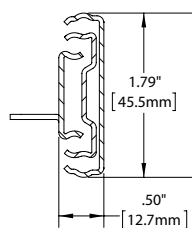

Hole Pattern: 32mm and Traditional

Face Frame Mounting: Yes

Type: Ball-Bearing

Travel: Full Extension

Finish: Anochrome, Ebony Black

Length: 10", 12", 14", 16", 18", 20", 22", 24", 26", 28"

Clearance: .50" + .03"- 0" on each side

Height: 1.79" [45.5mm]

Packaging: Bulk Pack (8407B): all sizes - 10 pair per carton

Poly Pack (8407P): all sizes - 10 pair per carton

Action: Telescopic

Slide Configuration: Handed

Rating

Load: 100 lb.

Max. Drawer Width: 24"

8404: Front Face Frame Bracket

Hardware

#7 x 1/2" Phillips Pan Head

Warranty

Limited Lifetime Warranty

Profile

Clearance

1/2" + 1/32"- 0"

.50" + .03"- 0"

12.7mm + .8mm - 0mm

Charted Information

SKU Number*	Slide Size inch/mm	Length inch/mm	Travel inch/mm	A inch/mm	B inch/mm	C inch/mm	D inch/mm
8407B 10	10" [250mm]	10" [254mm]	10" [254mm]	-	-	-	6.05" [153.7mm]
8407B 12	12" [300mm]	12.00" [305mm]	12.00" [305mm]	-	8.82" [224mm]	-	7.56" [297.6mm]
8407B 14	14" [350mm]	14.00" [356mm]	14.00" [356mm]	-	8.82" [224mm]	-	8.82" [224mm]
8407B 16	16" [400mm]	16.00" [406mm]	16.00" [406mm]	12.60" [320mm]	8.82" [224mm]	3.78" [96mm]	11.34" [288mm]
8407B 18	18" [450mm]	18.00" [457mm]	18.00" [457mm]	13.86" [352mm]	8.82" [224mm]	3.78" [96mm]	11.34" [288mm]
8407B 20	20" [500mm]	20.00" [508mm]	20.00" [508mm]	16.38" [416mm]	8.82" [224mm]	6.30" [160mm]	15.12" [384mm]
8407B 22	22" [550mm]	22.00" [559mm]	22.00" [559mm]	18.90" [480mm]	8.82" [224mm]	7.56" [297.6mm]	15.12" [384mm]
8407B 24	24" [600mm]	24.00" [610mm]	24.00" [610mm]	18.90" [480mm]	8.82" [224mm]	7.56" [297.6mm]	15.12" [384mm]
8407B 26	26" [650mm]	26" [650mm]	26" [650mm]	22.68" [576.1mm]	8.82" [224mm]	9.56" [242.8mm]	19.12" [485.6mm]
8407B 28	28" [700mm]	28" [700mm]	28" [700mm]	23.94" [608.1mm]	8.82" [224mm]	9.56" [242.8mm]	19.12" [485.6mm]