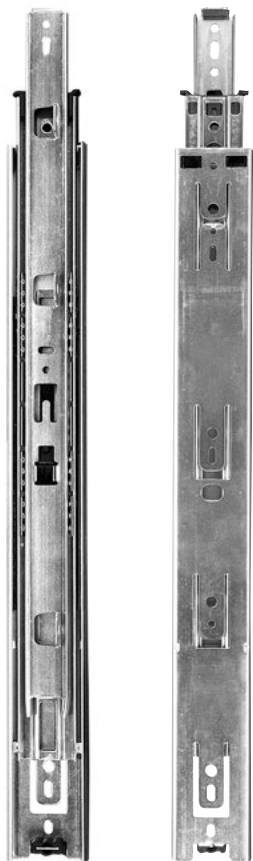

Medium-Duty

100 lb. Load Class

1/2" Side Clearance

Max. Drawer Width: 24"

8407 Full Extension Box or File Drawer Slide with Shelf Tabs

The 8407 Full Extension Drawer Slide is designed to be used in wood cabinetry, furniture and casework. The built in shelf tabs makes this slide ideal for pull-out keyboard trays or shelves. Traditional and 32mm hole patterns, and a push-in drawer release lever make for quick installation and easy tray, shelf or drawer removal.

Applications

- Wood residential and commercial furniture
- Pull-Out work surfaces
- Work stations/Shelf Fixtures

Specifications

Model: 8407 Full Extension Drawer Slide with Shelf Tabs

Mounting: Side

Disconnect: Lever Release

Hole Pattern: 32mm and Traditional

Face Frame Mounting: Yes

Type: Ball-Bearing

Travel: Full Extension

Finish: Anochrome, Ebony Black

Length: 10", 12", 14", 16", 18", 20", 22", 24", 26", 28"

Clearance: .50" + .03"- 0" on each side

8404: Front Face Frame Bracket

Hardware

#7 x 1/2" Phillips Pan Head

Warranty

Limited Lifetime Warranty

Profile

Clearance

1/2" + 1/32"- 0"