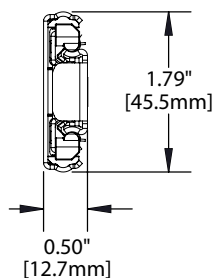

Face Frame Mounting: Yes

Type: Ball-Bearing

Travel: Full Extension

Finish: Anochrome, Ebony Black

Length: 10", 12", 14", 16", 18", 20", 22", 24"

Clearance: .50" + .03"-0" on each side

Height: 1.79" [45.5mm]

Accessories

8401: Rear Mounting Bracket

8402: Rear Mounting Bracket

8404: Front Face Frame Bracket

Hardware

#7 x 1/2" Phillips Pan Head

Warranty

Limited Lifetime Warranty

Profile

Clearance

1/2" + 1/32"-0"

.50" + .03"- 0"

12.7mm + .8mm - 0mm

SKU Number*	Slide Size inch/mm	Length inch/mm	Travel inch/mm	A inch/mm	B inch/mm	C inch/mm	D inch/mm	E inch/mm	F inch/mm	G Inch/mm	H Inch/mm	J Inch/mm
8414B 10	10" [250mm]	10" [254mm]	10" [254mm]	-	-	9.03" [229.4mm]	-	-	-	-	-	-
8414B 12	12" [300mm]	12.00" [305mm]	12.00" [305mm]	-	8.82" [224mm]	-	8.82" [224mm]	-	-	-	-	-
8414B 14	14" [350mm]	14.00" [356mm]	14.00" [356mm]	-	8.82" [224mm]	13.03" [331mm]	8.82" [224mm]	-	-	7.08" [179.8mm]	-	5.04" [128mm]
8414B 16	16" [400mm]	16.00" [406mm]	16.00" [406mm]	12.60" [320mm]	8.82" [224mm]	-	12.60" [320mm]	-	-	7.08" [179.8mm]	-	5.04" [128mm]
8414B 18	18" [450mm]	18.00" [457mm]	18.00" [457mm]	13.86" [352mm]	8.82" [224mm]	17.03" [432.6mm]	13.86" [352mm]	-	7.82" [198.6mm]	7.08" [179.8mm]	-	5.04" [128mm]
8414B 20	20" [500mm]	20.00" [508mm]	20.00" [508mm]	16.38" [416mm]	8.82" [224mm]	19.03" [483.4mm]	16.38" [416mm]	13.86" [352mm]	8.82" [225mm]	7.08" [179.8mm]	-	5.04" [128mm]
8414B 22	22" [550mm]	22.00" [559mm]	22.00" [559mm]	18.90" [480mm]	8.82" [224mm]	-	18.90" [480mm]	13.86" [352mm]	-	7.08" [179.8mm]	8.82" [225mm]	5.04" [128mm]
8414B 24	24" [600mm]	24.00" [610mm]	24.00" [610mm]	18.90" [480mm]	8.82" [224mm]	23.03" [585mm]	18.90" [480mm]	16.38" [416mm]	-	7.08" [179.8mm]	8.82" [225mm]	5.04" [128mm]