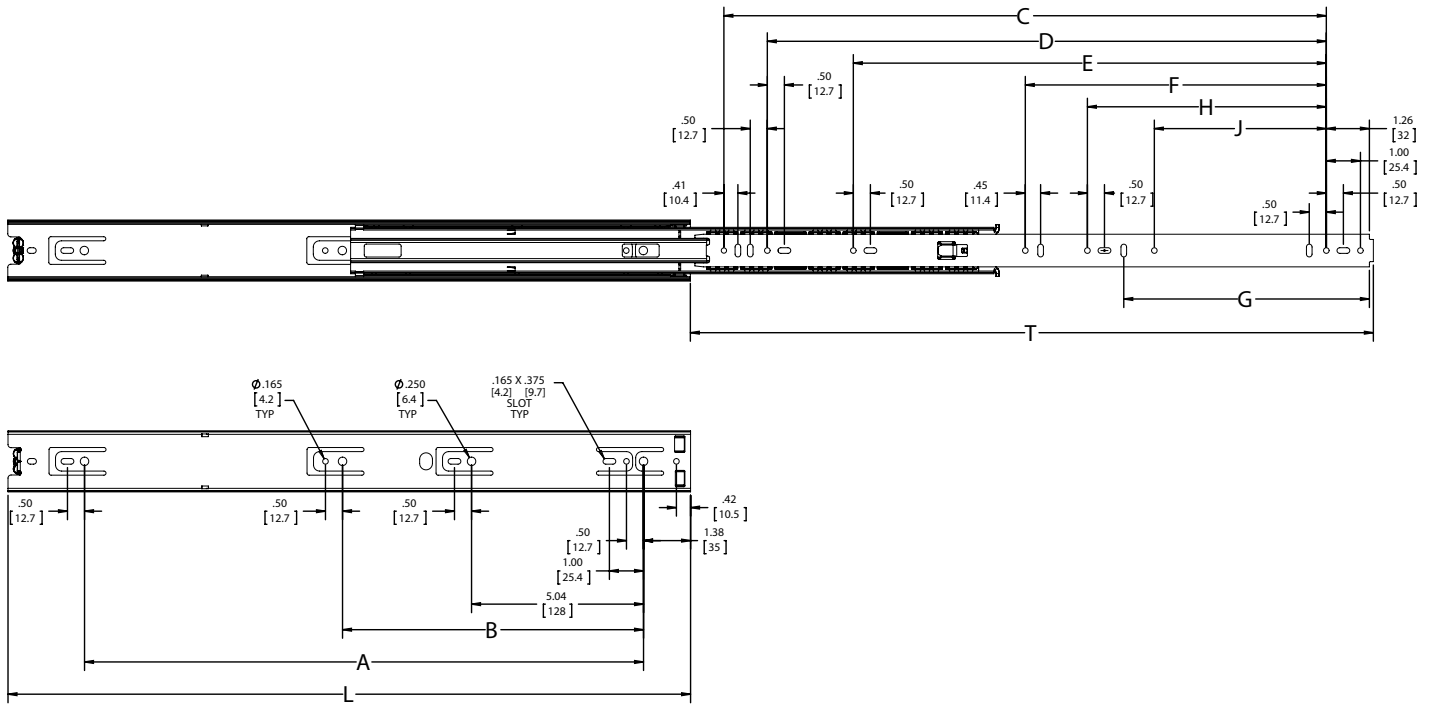

Face Frame Mounting: Yes

Type: Ball-Bearing

Travel: Full Extension

Finish: Anochrome, Ebony Black

Length: 10", 12", 14", 16", 18", 20", 22", 24"

Clearance: .50" + .03"-0" on each side

Height: 1.79" [45.5mm]

Profile

Clearance

1/2" + 1/32"-0"

.50" + .03"- 0"

12.7mm + .8mm - 0mm

SKU Number*	Slide Size inch/mm	Length inch/mm	Travel inch/mm	A inch/mm	B inch/mm	C inch/mm	D inch/mm	E inch/mm	F inch/mm	G Inch/mm	H Inch/mm	J Inch/mm
8414B 10	10" [250mm]	10" [254mm]	10" [254mm]	-	-	9.03" [229.4mm]	-	-	-	-	-	-
8414B 12	12" [300mm]	12.00" [305mm]	12.00" [305mm]	-	8.82" [224mm]	-	8.82" [224mm]	-	-	-	-	-
8414B 14	14" [350mm]	14.00" [356mm]	14.00" [356mm]	-	8.82" [224mm]	13.03" [331mm]	8.82" [224mm]	-	-	7.08" [179.8mm]	-	5.04" [128mm]
8414B 16	16" [400mm]	16.00" [406mm]	16.00" [406mm]	12.60" [320mm]	8.82" [224mm]	-	12.60" [320mm]	-	-	7.08" [179.8mm]	-	5.04" [128mm]
8414B 18	18" [450mm]	18.00" [457mm]	18.00" [457mm]	13.86" [352mm]	8.82" [224mm]	17.03" [432.6mm]	13.86" [352mm]	-	7.82" [198.6mm]	7.08" [179.8mm]	-	5.04" [128mm]
8414B 20	20" [500mm]	20.00" [508mm]	20.00" [508mm]	16.38" [416mm]	8.82" [224mm]	19.03" [483.4mm]	16.38" [416mm]	13.86" [352mm]	8.82" [225mm]	7.08" [179.8mm]	-	5.04" [128mm]
8414B 22	22" [550mm]	22.00" [559mm]	22.00" [559mm]	18.90" [480mm]	8.82" [224mm]	-	18.90" [480mm]	13.86" [352mm]	-	7.08" [179.8mm]	8.82" [225mm]	5.04" [128mm]
8414B 24	24" [600mm]	24.00" [610mm]	24.00" [610mm]	18.90" [480mm]	8.82" [224mm]	23.03" [585mm]	18.90" [480mm]	16.38" [416mm]	-	7.08" [179.8mm]	8.82" [225mm]	5.04" [128mm]