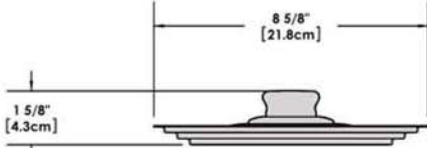

A10-360L-IND 10 Piece Stainless Steel Gourmet "Nesting" Induction Cookware Set

Weight 11 lb. (5 kg)

Removable
Handle

Lids

Saucepan
6-7/8"
1-1/2 Quart

Saucepan
7-5/8"
2 Quart

Saucepan
8-1/2"
3 Quart

Skillet/Fry Pan
9-7/8"
3 Quart

Stock Pot
10-1/4"
5 Quart

"Nested"
Cookware

"Nested"
Cookware

MAGMA
U S A