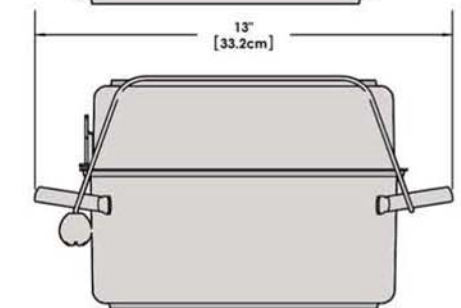

A10-360L-IND 10 Piece Stainless Steel Gourmet "Nesting" Induction Cookware Set

Weight 11 lb. (5 kg)

Removable
Handle

Lids

Saucepan
6-7/8"
1-1/2 Quart

Saucepan
7-5/8"
2 Quart

Saucepan
8-1/2"
3 Quart

Skillet/Fry Pan
9-7/8"
3 Quart

Stock Pot
10-1/4"
5 Quart

"Nested"
Cookware

"Nested"
Cookware

MAGMA
U S A