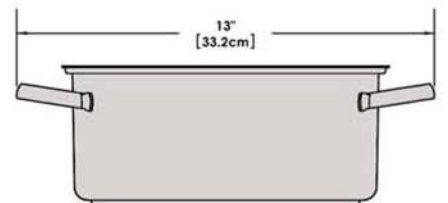

A10-360L-IND 10 Piece Stainless Steel Gourmet "Nesting" Induction Cookware Set

Weight 11 lb. (5 kg)

Removable
Handle

Lids

Saucepan
6-7/8"
1-1/2 Quart

Saucepan
7-5/8"
2 Quart

Saucepan
8-1/2"
3 Quart

Skillet/Fry Pan
9-7/8"
3 Quart

Stock Pot
10-1/4"
5 Quart

"Nested"
Cookware

"Nested"
Cookware

MAGMA
U S A