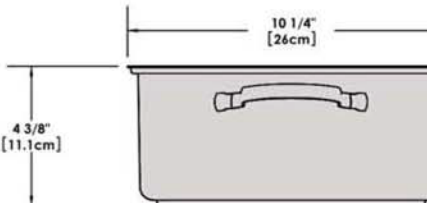

A10-360L-IND 10 Piece Stainless Steel Gourmet "Nesting" Induction Cookware Set

Weight 11 lb. (5 kg)

Removable
Handle

Lids

Saucepan
6-7/8"
1-1/2 Quart

Saucepan
7-5/8"
2 Quart

Saucepan
8-1/2"
3 Quart

Skillet/Fry Pan
9-7/8"
3 Quart

Stock Pot
10-1/4"
5 Quart

"Nested"
Cookware

"Nested"
Cookware

MAGMA
U S A