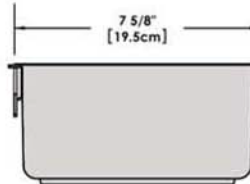

A10-360L-IND 10 Piece Stainless Steel Gourmet "Nesting" Induction Cookware Set

Weight 11 lb. (5 kg)

Removable
Handle

Lids

Saucepan
6-7/8"
1-1/2 Quart

Saucepan
7-5/8"
2 Quart

Saucepan
8-1/2"
3 Quart

Skillet/Fry Pan
9-7/8"
3 Quart

Stock Pot
10-1/4"
5 Quart

"Nested"
Cookware

"Nested"
Cookware

MAGMA
U S A