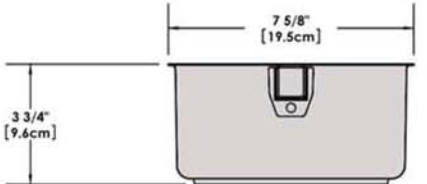

A10-360L-IND 10 Piece Stainless Steel Gourmet "Nesting" Induction Cookware Set

Weight 11 lb. (5 kg)

Removable
Handle

Lids

Saucepan
6-7/8"
1-1/2 Quart

Saucepan
7-5/8"
2 Quart

Saucepan
8-1/2"
3 Quart

Skillet/Fry Pan
9-7/8"
3 Quart

Stock Pot
10-1/4"
5 Quart

"Nested"
Cookware

"Nested"
Cookware

MAGMA
U S A