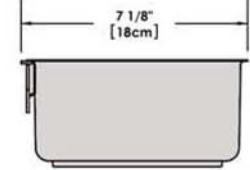

A10-360L-IND 10 Piece Stainless Steel Gourmet "Nesting" Induction Cookware Set

Weight 11 lb. (5 kg)

Removable
Handle

Lids

Saucepan
6-7/8"
1-1/2 Quart

Saucepan
7-5/8"
2 Quart

Saucepan
8-1/2"
3 Quart

Skillet/Fry Pan
9-7/8"
3 Quart

Stock Pot
10-1/4"
5 Quart

"Nested"
Cookware

"Nested"
Cookware

MAGMA
U S A