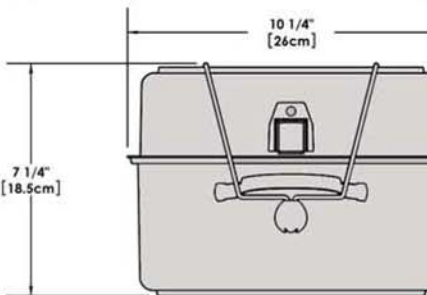

A10-360L-IND 10 Piece Stainless Steel Gourmet "Nesting" Induction Cookware Set

Weight 11 lb. (5 kg)

Removable
Handle

Lids

Saucepan
6-7/8"
1-1/2 Quart

Saucepan
7-5/8"
2 Quart

Saucepan
8-1/2"
3 Quart

Skillet/Fry Pan
9-7/8"
3 Quart

Stock Pot
10-1/4"
5 Quart

"Nested"
Cookware

"Nested"
Cookware

MAGMA
U S A