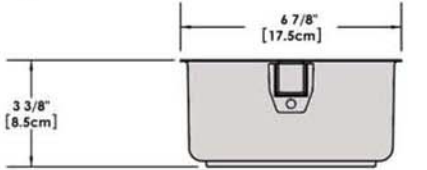

A10-360L-IND 10 Piece Stainless Steel Gourmet "Nesting" Induction Cookware Set

Weight 11 lb. (5 kg)

Removable
Handle

Lids

Saucepan
6-7/8"
1-1/2 Quart

Saucepan
7-5/8"
2 Quart

Saucepan
8-1/2"
3 Quart

Skillet/Fry Pan
9-7/8"
3 Quart

Stock Pot
10-1/4"
5 Quart

"Nested"
Cookware

"Nested"
Cookware

MAGMA
U S A