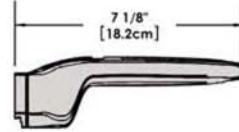

A10-360L-IND 10 Piece Stainless Steel Gourmet "Nesting" Induction Cookware Set

Weight 11 lb. (5 kg)

Removable
Handle

Lids

Saucepan
6-7/8"
1-1/2 Quart

Saucepan
7-5/8"
2 Quart

Saucepan
8-1/2"
3 Quart

Skillet/Fry Pan
9-7/8"
3 Quart

Stock Pot
10-1/4"
5 Quart

"Nested"
Cookware

"Nested"
Cookware

MAGMA
U S A