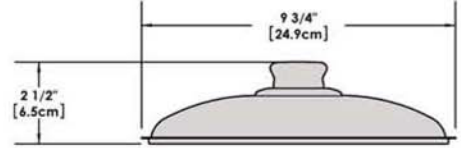

A10-360L-IND 10 Piece Stainless Steel Gourmet "Nesting" Induction Cookware Set

Weight 11 lb. (5 kg)

Removable
Handle

Lids

Saucepan
6-7/8"
1-1/2 Quart

Saucepan
7-5/8"
2 Quart

Saucepan
8-1/2"
3 Quart

Skillet/Fry Pan
9-7/8"
3 Quart