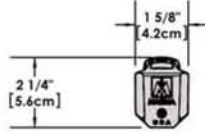

A10-360L-IND 10 Piece Stainless Steel Gourmet "Nesting" Induction Cookware Set

Weight 11 lb. (5 kg)

Removable
Handle

Lids

Saucepan
6-7/8"
1-1/2 Quart

Saucepan
7-5/8"
2 Quart

Saucepan
8-1/2"
3 Quart

Skillet/Fry Pan
9-7/8"
3 Quart