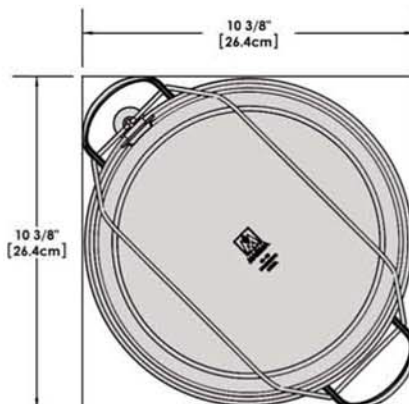

A10-360L-IND 10 Piece Stainless Steel Gourmet "Nesting" Induction Cookware Set

Weight 11 lb. (5 kg)

Removable
Handle

Lids

Saucepan
6-7/8"
1-1/2 Quart

Saucepan
7-5/8"
2 Quart

Saucepan
8-1/2"
3 Quart

Skillet/Fry Pan
9-7/8"
3 Quart

Stock Pot
10-1/4"
5 Quart

"Nested"
Cookware

"Nested"
Cookware

MAGMA
U S A