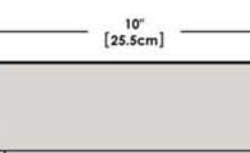

A10-360L-IND 10 Piece Stainless Steel Gourmet "Nesting" Induction Cookware Set

Weight 11 lb. (5 kg)

Removable
Handle

Lids

Saucepan
6-7/8"
1-1/2 Quart

Saucepan
7-5/8"
2 Quart

Saucepan
8-1/2"
3 Quart

Skillet/Fry Pan
9-7/8"
3 Quart

Stock Pot
10-1/4"
5 Quart

"Nested"
Cookware

"Nested"
Cookware

MAGMA
U S A