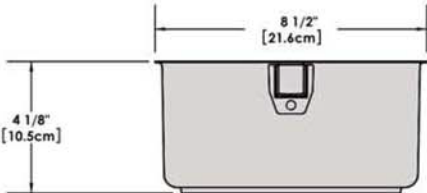

A10-360L-IND 10 Piece Stainless Steel Gourmet "Nesting" Induction Cookware Set

Weight 11 lb. (5 kg)

Removable
Handle

Lids

Saucepan
6-7/8"
1-1/2 Quart

Saucepan
7-5/8"
2 Quart

Saucepan
8-1/2"
3 Quart

Skillet/Fry Pan
9-7/8"
3 Quart

Stock Pot
10-1/4"
5 Quart

"Nested"
Cookware

"Nested"
Cookware

MAGMA
U S A