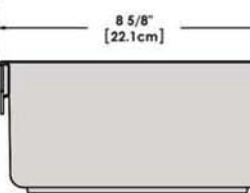

A10-360L-IND 10 Piece Stainless Steel Gourmet "Nesting" Induction Cookware Set

Weight 11 lb. (5 kg)

Removable
Handle

Lids

Saucepan
6-7/8"
1-1/2 Quart

Saucepan
7-5/8"
2 Quart

Saucepan
8-1/2"
3 Quart

Skillet/Fry Pan
9-7/8"
3 Quart

Stock Pot
10-1/4"
5 Quart

"Nested"
Cookware

"Nested"
Cookware

MAGMA
U S A