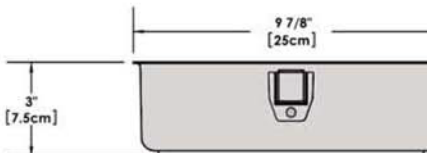

A10-360L-IND 10 Piece Stainless Steel Gourmet "Nesting" Induction Cookware Set

Weight 11 lb. (5 kg)

Removable
Handle

Lids

Saucepan
6-7/8"
1-1/2 Quart

Saucepan
7-5/8"
2 Quart

Saucepan
8-1/2"
3 Quart

Skillet/Fry Pan
9-7/8"
3 Quart

Stock Pot
10-1/4"
5 Quart

"Nested"
Cookware

"Nested"
Cookware

MAGMA
U S A