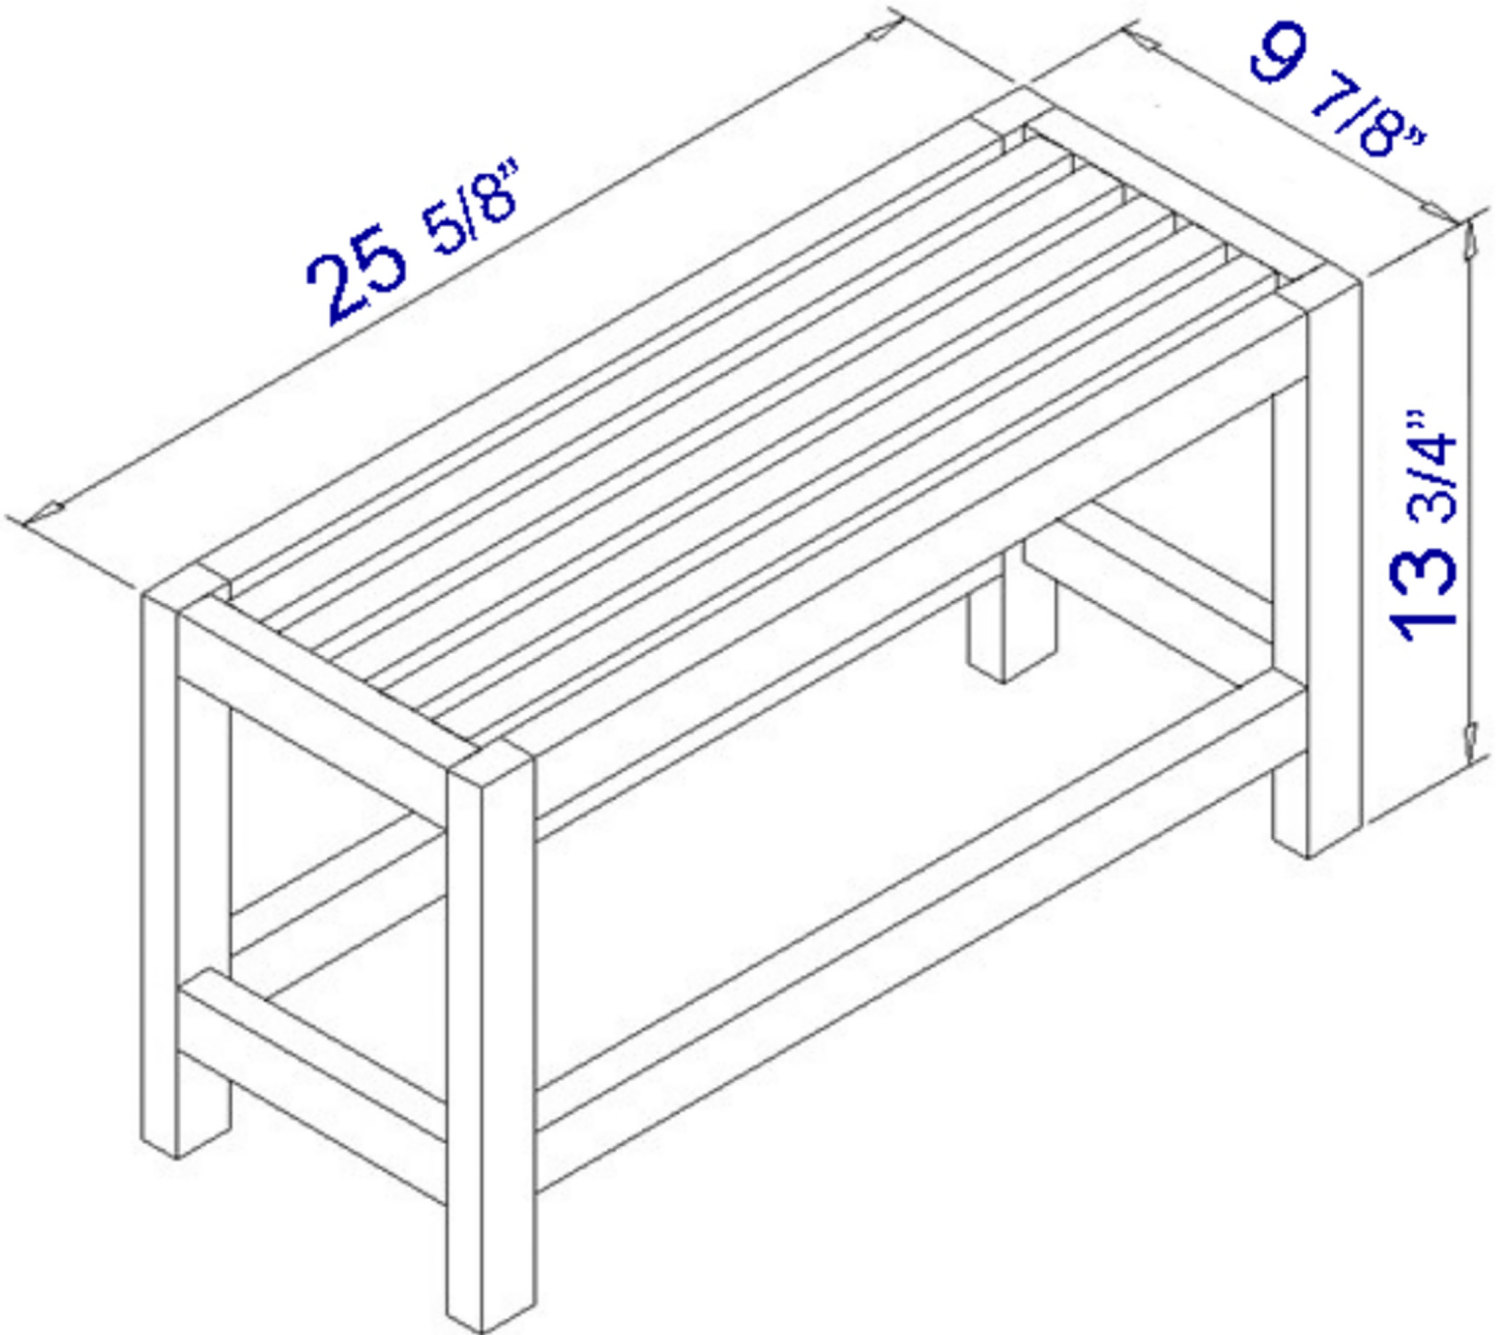

**AB4401**

26" Solid Wooden Slated Single Person Sitting Bench

**kitchensource.com**  
1.800.667.8721