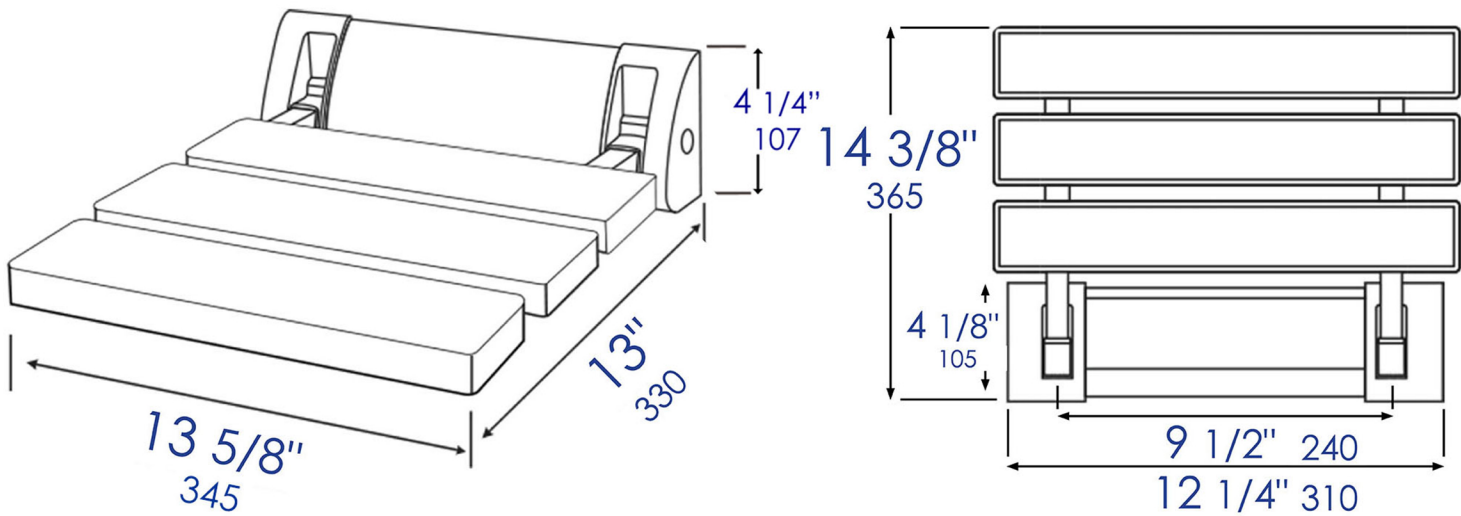

ABS14

14" Folding Teak Wood Shower Seat Spa Bench

∴kitchensource.com
☎ 1.800.667.8721