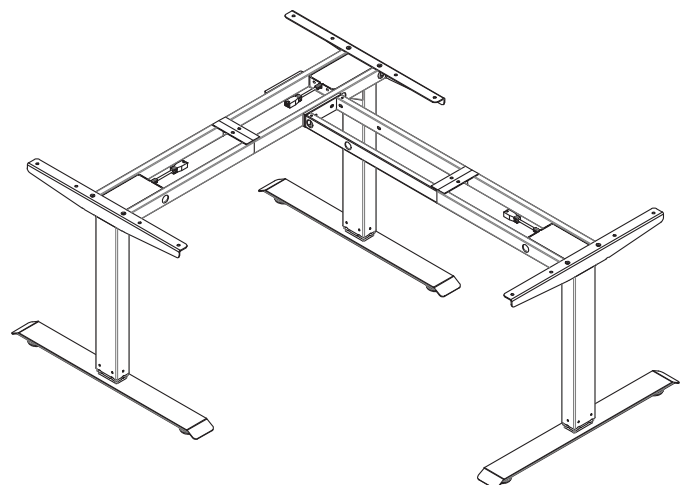

3-Column "L" shape desk frame is well suited for corner spaces as a 90 degree workstation. The desk frame is designed for 30" deep tops and the telescopic frame ranges from 39" to 71" and 56" to 88" Features 3 motors, anti-collision technology and an easy to operate 4 memory LED display controller.

Item Number	Size	Finish
ELT10-MA-30-GRY	24" Deep	Grey