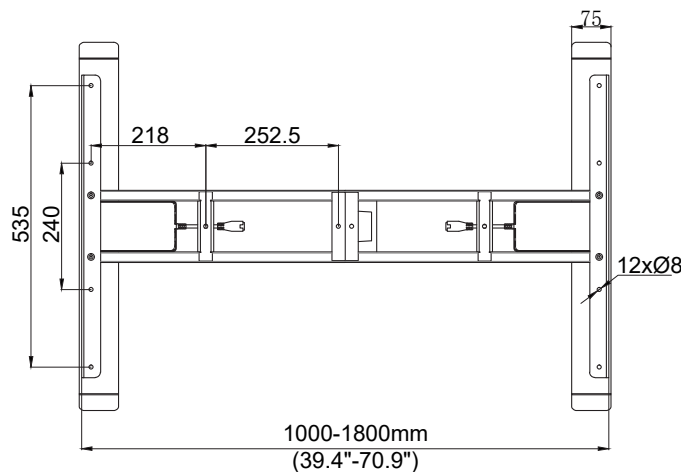

2-Column "C" style desk frame is designed for 24" deep tops. Telescopic frame ranges from 39" to 71" width. Features dual motors for a lift and lower motion up to 1.2" per second, Anti-collision technology to prevent damages and an easy to operate 4 memory LED display controller.

ELT10-2-30-GRY (Frame Only)

Number of Motors	2 Motors
Lift Column	2 Columns
Power Input	110v
Height Adj. Range	23.8" (60cm) - 49.4" (125cm)
Travel Speed	1.2" (30mm) per second
Desk Frame Width	39.4" (1000mm) - 70.9" (1800mm) Max
For PMI Desk top Models	RTT-31xx-xxx
Maximum Load Capacity	220 lbs (100kg)
Frame Color	Grey (White or Black for Special Order Only)
Packaged Weight	74 lbs (33.5kg)
Packaged Size	43" x 15-5/8" x 7-1/8" (1095 x 395 x 180mm)
Duty Cycle	10%, Max. 2 Minutes on, 18 Minutes off
Features	
<ul style="list-style-type: none"> Digital Height Display 4 Memory Preset Telescopic Frame Anti-Collision Detection Heat Protection 	<ul style="list-style-type: none"> Soft Start/Stop Adjustable Leveling Glides UL Certification ANSI/BIFMA Certified

Item Number	Size	Finish
ELT10-2-30-GRY	30" Deep	Grey

2-Column "T" style desk frame is designed for 30" deep tops. Telescopic frame ranges from 39" to 71" width. Features dual motors for a lift and lower motion up to 1.2" per second, Anti-collision technology to prevent damages and an easy to operate 4 memory LED display controller.

ELT10-3A-30-GRY (Frame Only)

Number of Motors	3 Motors
Lift Column	3 Columns
Power Input	110v
Height Adj. Range	23.8" (60cm) - 49.4" (125cm)
Travel Speed	1.2" (30mm) per second
Desk Frame Width	39.4" (1000mm) - 70.9" (1800mm) Max 56.3" (1430mm) - 87.8" (2230mm)
Desk top Size	Min. 60" x 60" (1524 x 1524mm) Max. 72" x 84" (1829 x 2134mm)
Maximum Load Capacity	330 lbs (150kg)
Frame Color	Grey (White or Black for Special Order Only)
Packaged Weight	116 lbs (53kg)
Packaged Size	41-3/4" x 14" x 10-1/4" (1060 x 355 x 260mm)
Duty Cycle	10%, Max. 2 Minutes on, 18 Minutes off