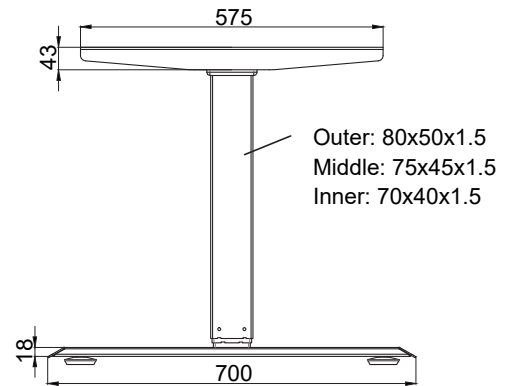

2-Column "C" style desk frame is designed for 24" deep tops. Telescopic frame ranges from 39" to 71" width. Features dual motors for a lift and lower motion up to 1.2" per second, Anti-collision technology to prevent damages and an easy to operate 4 memory LED display controller.

ELT10-2-30-GRY (Frame Only)

Number of Motors	2 Motors
Lift Column	2 Columns
Power Input	110v
Height Adj. Range	23.8" (60cm) - 49.4" (125cm)
Travel Speed	1.2" (30mm) per second
Desk Frame Width	39.4" (1000mm) - 70.9" (1800mm) Max
For PMI Desk top Models	RTT-31xx-xxx
Maximum Load Capacity	220 lbs (100kg)
Frame Color	Grey (White or Black for Special Order Only)
Packaged Weight	74 lbs (33.5kg)
Packaged Size	43" x 15-5/8" x 7-1/8" (1095 x 395 x 180mm)
Duty Cycle	10%, Max. 2 Minutes on, 18 Minutes off
Features	
<ul style="list-style-type: none"> Digital Height Display 4 Memory Preset Telescopic Frame Anti-Collision Detection Heat Protection 	<ul style="list-style-type: none"> Soft Start/Stop Adjustable Leveling Glides UL Certification ANSI/BIFMA Certified

Item Number	Size	Finish
ELT10-2-30-GRY	30" Deep	Grey

2-Column "T" style desk frame is designed for 30" deep tops. Telescopic frame ranges from 39" to 71" width. Features dual motors for a lift and lower motion up to 1.2" per second, Anti-collision technology to prevent damages and an easy to operate 4 memory LED display controller.

ELT10-3A-30-GRY (Frame Only)

Number of Motors	3 Motors
Lift Column	3 Columns
Power Input	110v
Height Adj. Range	23.8" (60cm) - 49.4" (125cm)
Travel Speed	1.2" (30mm) per second
Desk Frame Width	39.4" (1000mm) - 70.9" (1800mm) Max 56.3" (1430mm) - 87.8" (2230mm)
Desk top Size	Min. 60" x 60" (1524 x 1524mm) Max. 72" x 84" (1829 x 2134mm)
Maximum Load Capacity	330 lbs (150kg)
Frame Color	Grey (White or Black for Special Order Only)
Packaged Weight	116 lbs (53kg)
Packaged Size	41-3/4" x 14" x 10-1/4" (1060 x 355 x 260mm)
Duty Cycle	10%, Max. 2 Minutes on, 18 Minutes off