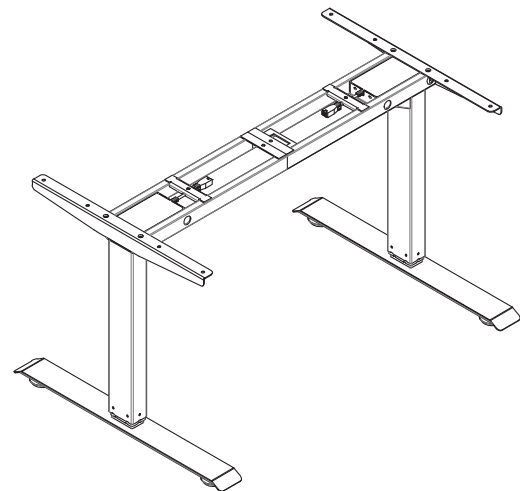

2-Column "C" style desk frame is designed for 24" deep tops. Telescopic frame ranges from 39" to 71" width. Features dual motors for a lift and lower motion up to 1.2" per second, Anti-collision technology to prevent damages and an easy to operate 4 memory LED display controller.

ELT10-2-30-GRY (Frame Only)

Number of Motors	2 Motors
Lift Column	2 Columns
Power Input	110v
Height Adj. Range	23.8" (60cm) - 49.4" (125cm)
Travel Speed	1.2" (30mm) per second
Desk Frame Width	39.4" (1000mm) - 70.9" (1800mm) Max
For PMI Desk top Models	RTT-31xx-xxx
Maximum Load Capacity	220 lbs (100kg)
Frame Color	Grey (White or Black for Special Order Only)
Packaged Weight	74 lbs (33.5kg)
Packaged Size	43" x 15-5/8" x 7-1/8" (1095 x 395 x 180mm)
Duty Cycle	10%, Max. 2 Minutes on, 18 Minutes off
Features	
<ul style="list-style-type: none"> Digital Height Display 4 Memory Preset Telescopic Frame Anti-Collision Detection Heat Protection 	<ul style="list-style-type: none"> Soft Start/Stop Adjustable Leveling Glides UL Certification ANSI/BIFMA Certified

Item Number	Size	Finish
ELT10-2-30-GRY	30" Deep	Grey

2-Column "T" style desk frame is designed for 30" deep tops. Telescopic frame ranges from 39" to 71" width. Features dual motors for a lift and lower motion up to 1.2" per second, Anti-collision technology to prevent damages and an easy to operate 4 memory LED display controller.

ELT10-3A-30-GRY (Frame Only)

Number of Motors	3 Motors
Lift Column	3 Columns
Power Input	110v
Height Adj. Range	23.8" (60cm) - 49.4" (125cm)
Travel Speed	1.2" (30mm) per second
Desk Frame Width	39.4" (1000mm) - 70.9" (1800mm) Max 56.3" (1430mm) - 87.8" (2230mm)
Desk top Size	Min. 60" x 60" (1524 x 1524mm) Max. 72" x 84" (1829 x 2134mm)
Maximum Load Capacity	330 lbs (150kg)
Frame Color	Grey (White or Black for Special Order Only)
Packaged Weight	116 lbs (53kg)
Packaged Size	41-3/4" x 14" x 10-1/4" (1060 x 355 x 260mm)
Duty Cycle	10%, Max. 2 Minutes on, 18 Minutes off