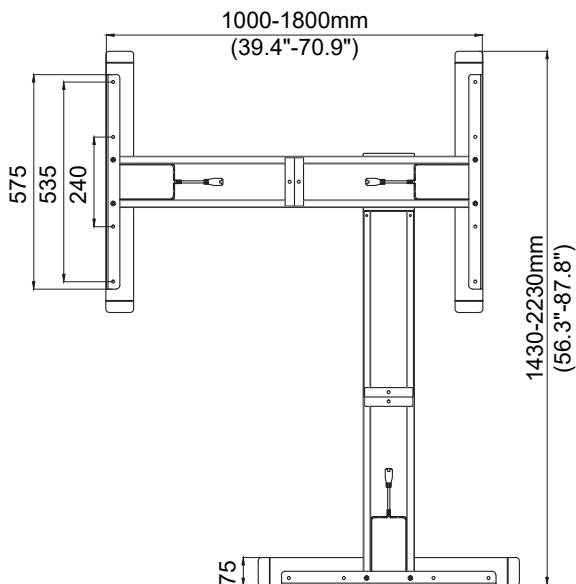

3-Column "L" shape desk frame is well suited for corner spaces as a 90 degree workstation. The desk frame is designed for 30" deep tops and the telescopic frame ranges from 39" to 71" and 56" to 88" Features 3 motors, anti-collision technology and an easy to operate 4 memory LED display controller.

Item Number	Size	Finish
ELT10-MA-30-GRY	24" Deep	Grey