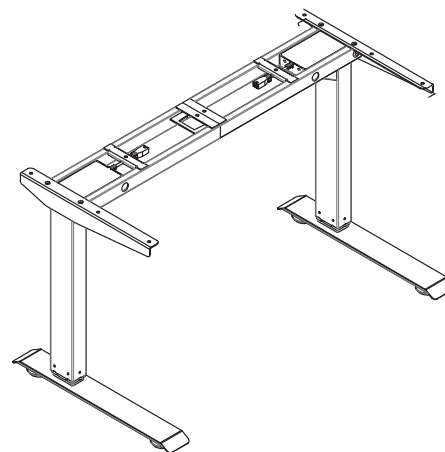

ELECTRIC HEIGHT ADJUSTABLE LIFT DESKS

ELT10-2-24-GRY (Frame Only)

Number of Motors	2 Motors
Lift Column	2 Columns
Power Input	110v
Height Adj. Range	23.8" (60cm) - 49.4" (125cm)
Travel Speed	1.2" (30mm) per second
Desk Frame Width	39.4" (1000mm) - 70.9" (1800mm) Max
For PMI Desk top Models	RTT-24xx-xxx
Maximum Load Capacity	220 lbs (100kg)
Frame Color	Grey (White or Black for Special Order Only)
Packaged Weight	70 lbs (32kg)
Packaged Size	43" x 15-5/8" x 7-1/8" (1095 x 395 x 180mm)
Duty Cycle	10%, Max. 2 Minutes on, 18 Minutes off

Features

- Digital Height Display
- 4 Memory Preset
- Telescopic Frame
- Anti-Collision Detection
- Heat Protection
- Soft Start/Stop
- Adjustable Leveling Glides
- UL Certification

Item number	Size	Finish
ELT10-2-24-GRY	24" Deep	Grey

2-Column "C" style desk frame is designed for 24" deep tops. Telescopic frame ranges from 39" to 71" width. Features dual motors for a lift and lower motion up to 1.2" per second, Anti-collision technology to prevent damages and an easy to operate 4 memory LED display controller.

Item Number	Size	Finish
ELT10-2-30-GRY	30" Deep	Grey

2-Column "T" style desk frame is designed for 30" deep tops. Telescopic frame ranges from 39" to 71" width. Features dual motors for a lift and lower motion up to 1.2" per second, Anti-collision technology to prevent damages and an easy to operate 4 memory LED display controller.