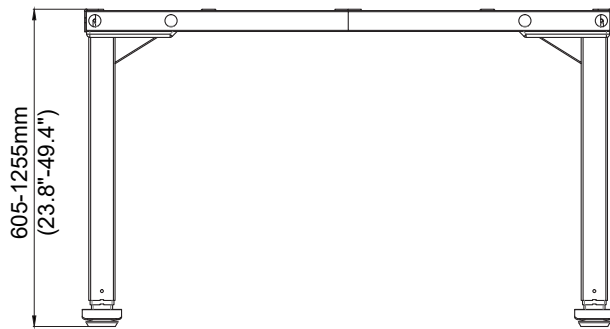

2-Column "C" style desk frame is designed for 24" deep tops. Telescopic frame ranges from 39" to 71" width. Features dual motors for a lift and lower motion up to 1.2" per second, Anti-collision technology to prevent damages and an easy to operate 4 memory LED display controller.

ELT10-2-30-GRY (Frame Only)

Number of Motors	2 Motors
Lift Column	2 Columns
Power Input	110v
Height Adj. Range	23.8" (60cm) - 49.4" (125cm)
Travel Speed	1.2" (30mm) per second
Desk Frame Width	39.4" (1000mm) - 70.9" (1800mm) Max
For PMI Desk top Models	RTT-31xx-xxx
Maximum Load Capacity	220 lbs (100kg)
Frame Color	Grey (White or Black for Special Order Only)
Packaged Weight	74 lbs (33.5kg)
Packaged Size	43" x 15-5/8" x 7-1/8" (1095 x 395 x 180mm)
Duty Cycle	10%, Max. 2 Minutes on, 18 Minutes off
Features	
<ul style="list-style-type: none"> Digital Height Display 4 Memory Preset Telescopic Frame Anti-Collision Detection Heat Protection 	<ul style="list-style-type: none"> Soft Start/Stop Adjustable Leveling Glides UL Certification ANSI/BIFMA Certified

Item Number	Size	Finish
ELT10-2-30-GRY	30" Deep	Grey

2-Column "T" style desk frame is designed for 30" deep tops. Telescopic frame ranges from 39" to 71" width. Features dual motors for a lift and lower motion up to 1.2" per second, Anti-collision technology to prevent damages and an easy to operate 4 memory LED display controller.

ELT10-3A-30-GRY (Frame Only)

Number of Motors	3 Motors
Lift Column	3 Columns
Power Input	110v
Height Adj. Range	23.8" (60cm) - 49.4" (125cm)
Travel Speed	1.2" (30mm) per second
Desk Frame Width	39.4" (1000mm) - 70.9" (1800mm) Max 56.3" (1430mm) - 87.8" (2230mm)
Desk top Size	Min. 60" x 60" (1524 x 1524mm) Max. 72" x 84" (1829 x 2134mm)
Maximum Load Capacity	330 lbs (150kg)
Frame Color	Grey (White or Black for Special Order Only)
Packaged Weight	116 lbs (53kg)
Packaged Size	41-3/4" x 14" x 10-1/4" (1060 x 355 x 260mm)
Duty Cycle	10%, Max. 2 Minutes on, 18 Minutes off