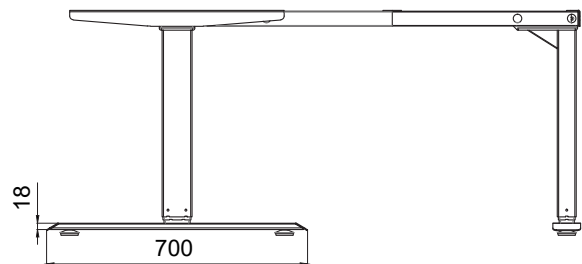

3-Column "L" shape desk frame is well suited for corner spaces as a 90 degree workstation. The desk frame is designed for 30" deep tops and the telescopic frame ranges from 39" to 71" and 56" to 88" Features 3 motors, anti-collision technology and an easy to operate 4 memory LED display controller.

Item Number	Size	Finish
ELT10-MA-30-GRY	24" Deep	Grey