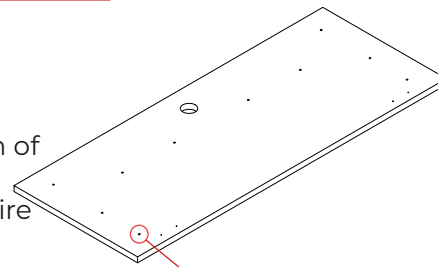

3-Column "L" shape desk frame is well suited for corner spaces as a 90 degree workstation. The desk frame is designed for 30" deep tops and the telescopic frame ranges from 39" to 71" and 56" to 88" Features 3 motors, anti-collision technology and an easy to operate 4 memory LED display controller.

Item Number	Size	Finish
ELT10-MA-30-GRY	24" Deep	Grey

Wood Desk Tops

Ash and Walnut

Rectangular Desk Tops are available for 24" or 30" deep desk frames.

Tops have pre-drilled holes to the suggested length of PMI's Electric desk frames for faster installation.

Grommet is included for cable pass through and wire management.

Note: Desk frames extend to fit a 59" or 70-7/8" top.

- Ash or Walnut Melamine
- 1" (25mm) Thick
- 1/8" (3mm) ABS edgebanding
- Pre-drilled holes
- Mounting wood screws are included
- 2-3/8" (60mm) Grommet in Silver