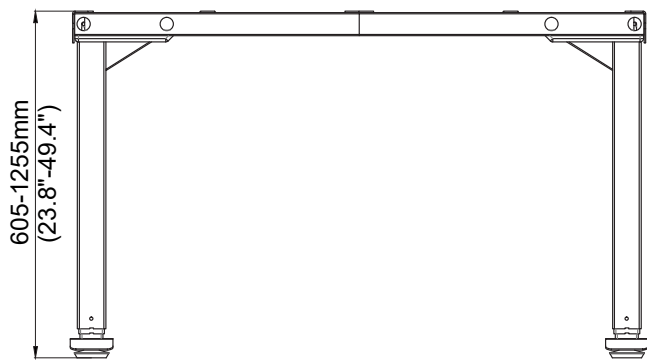

ELECTRIC HEIGHT ADJUSTABLE LIFT DESKS

ELT10-2-24-GRY (Frame Only)

Number of Motors	2 Motors
Lift Column	2 Columns
Power Input	110v
Height Adj. Range	23.8" (60cm) - 49.4" (125cm)
Travel Speed	1.2" (30mm) per second
Desk Frame Width	39.4" (1000mm) - 70.9" (1800mm) Max
For PMI Desk top Models	RTT-24xx-xxx
Maximum Load Capacity	220 lbs (100kg)
Frame Color	Grey (White or Black for Special Order Only)
Packaged Weight	70 lbs (32kg)
Packaged Size	43" x 15-5/8" x 7-1/8" (1095 x 395 x 180mm)
Duty Cycle	10%, Max. 2 Minutes on, 18 Minutes off

Features

- Digital Height Display
- 4 Memory Preset
- Telescopic Frame
- Anti-Collision Detection
- Heat Protection
- Soft Start/Stop
- Adjustable Leveling Glides
- UL Certification

Item number	Size	Finish
ELT10-2-24-GRY	24" Deep	Grey

2-Column "C" style desk frame is designed for 24" deep tops. Telescopic frame ranges from 39" to 71" width. Features dual motors for a lift and lower motion up to 1.2" per second, Anti-collision technology to prevent damages and an easy to operate 4 memory LED display controller.

ELT10-3A-30-GRY (Frame Only)

Number of Motors	3 Motors
Lift Column	3 Columns
Power Input	110v
Height Adj. Range	23.8" (60cm) - 49.4" (125cm)
Travel Speed	1.2" (30mm) per second
Desk Frame Width	39.4" (1000mm) - 70.9" (1800mm) Max 56.3" (1430mm) - 87.8" (2230mm)
Desk top Size	Min. 60" x 60" (1524 x 1524mm) Max. 72" x 84" (1829 x 2134mm)
Maximum Load Capacity	330 lbs (150kg)
Frame Color	Grey (White or Black for Special Order Only)
Packaged Weight	116 lbs (53kg)
Packaged Size	41-3/4" x 14" x 10-1/4" (1060 x 355 x 260mm)
Duty Cycle	10%, Max. 2 Minutes on, 18 Minutes off