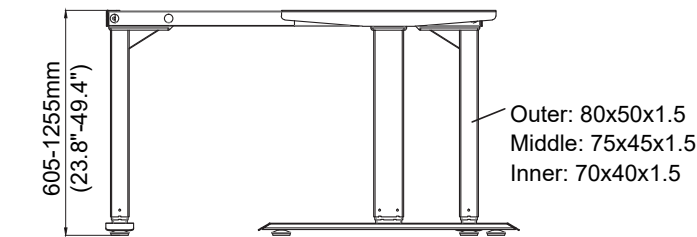

3-Column "L" shape desk frame is well suited for corner spaces as a 90 degree workstation. The desk frame is designed for 30" deep tops and the telescopic frame ranges from 39" to 71" and 56" to 88" Features 3 motors, anti-collision technology and an easy to operate 4 memory LED display controller.

Item Number	Size	Finish
ELT10-MA-30-GRY	24" Deep	Grey