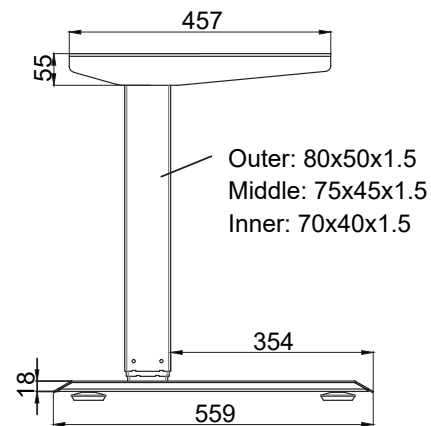

ELECTRIC HEIGHT ADJUSTABLE LIFT DESKS

ELT10-2-24-GRY (Frame Only)

Number of Motors	2 Motors
Lift Column	2 Columns
Power Input	110v
Height Adj. Range	23.8" (60cm) - 49.4" (125cm)
Travel Speed	1.2" (30mm) per second
Desk Frame Width	39.4" (1000mm) - 70.9" (1800mm) Max
For PMI Desk top Models	RTT-24xx-xxx
Maximum Load Capacity	220 lbs (100kg)
Frame Color	Grey (White or Black for Special Order Only)
Packaged Weight	70 lbs (32kg)
Packaged Size	43" x 15-5/8" x 7-1/8" (1095 x 395 x 180mm)
Duty Cycle	10%, Max. 2 Minutes on, 18 Minutes off

ELT10-2-30-GRY (Frame Only)

Number of Motors	2 Motors
Lift Column	2 Columns
Power Input	110v
Height Adj. Range	23.8" (60cm) - 49.4" (125cm)
Travel Speed	1.2" (30mm) per second
Desk Frame Width	39.4" (1000mm) - 70.9" (1800mm) Max
For PMI Desk top Models	RTT-31xx-xxx
Maximum Load Capacity	220 lbs (100kg)
Frame Color	Grey (White or Black for Special Order Only)
Packaged Weight	74 lbs (33.5kg)
Packaged Size	43" x 15-5/8" x 7-1/8" (1095 x 395 x 180mm)
Duty Cycle	10%, Max. 2 Minutes on, 18 Minutes off
Features	
<ul style="list-style-type: none"> Digital Height Display 4 Memory Preset Telescopic Frame Anti-Collision Detection Heat Protection 	<ul style="list-style-type: none"> Soft Start/Stop Adjustable Leveling Glides UL Certification ANSI/BIFMA Certified

ELT10-3A-30-GRY (Frame Only)

Number of Motors	3 Motors
Lift Column	3 Columns
Power Input	110v
Height Adj. Range	23.8" (60cm) - 49.4" (125cm)
Travel Speed	1.2" (30mm) per second
Desk Frame Width	39.4" (1000mm) - 70.9" (1800mm) Max 56.3" (1430mm) - 87.8" (2230mm)
Desk top Size	Min. 60" x 60" (1524 x 1524mm) Max. 72" x 84" (1829 x 2134mm)
Maximum Load Capacity	330 lbs (150kg)
Frame Color	Grey (White or Black for Special Order Only)
Packaged Weight	116 lbs (53kg)
Packaged Size	41-3/4" x 14" x 10-1/4" (1060 x 355 x 260mm)
Duty Cycle	10%, Max. 2 Minutes on, 18 Minutes off