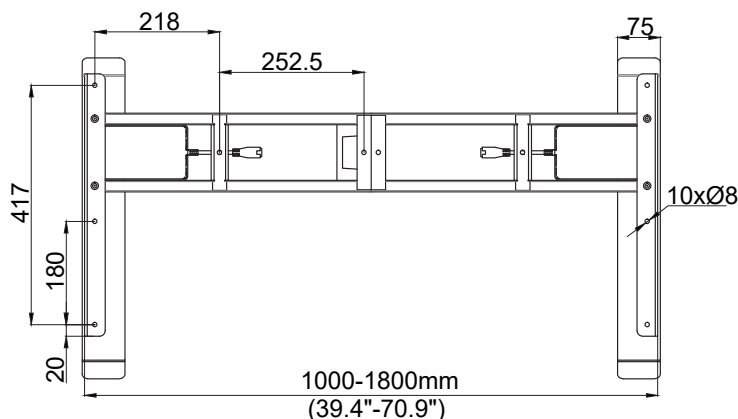

ELECTRIC HEIGHT ADJUSTABLE LIFT DESKS

ELT10-2-24-GRY (Frame Only)

Number of Motors	2 Motors
Lift Column	2 Columns
Power Input	110v
Height Adj. Range	23.8" (60cm) - 49.4" (125cm)
Travel Speed	1.2" (30mm) per second
Desk Frame Width	39.4" (1000mm) - 70.9" (1800mm) Max
For PMI Desk top Models	RTT-24xx-xxx
Maximum Load Capacity	220 lbs (100kg)
Frame Color	Grey (White or Black for Special Order Only)
Packaged Weight	70 lbs (32kg)
Packaged Size	43" x 15-5/8" x 7-1/8" (1095 x 395 x 180mm)
Duty Cycle	10%, Max. 2 Minutes on, 18 Minutes off

2-Column "C" style desk frame is designed for 24" deep tops. Telescopic frame ranges from 39" to 71" width. Features dual motors for a lift and lower motion up to 1.2" per second, Anti-collision technology to prevent damages and an easy to operate 4 memory LED display controller.

ELT10-3A-30-GRY (Frame Only)

Number of Motors	3 Motors
Lift Column	3 Columns
Power Input	110v
Height Adj. Range	23.8" (60cm) - 49.4" (125cm)
Travel Speed	1.2" (30mm) per second
Desk Frame Width	39.4" (1000mm) - 70.9" (1800mm) Max 56.3" (1430mm) - 87.8" (2230mm)
Desk top Size	Min. 60" x 60" (1524 x 1524mm) Max. 72" x 84" (1829 x 2134mm)
Maximum Load Capacity	330 lbs (150kg)
Frame Color	Grey (White or Black for Special Order Only)
Packaged Weight	116 lbs (53kg)
Packaged Size	41-3/4" x 14" x 10-1/4" (1060 x 355 x 260mm)
Duty Cycle	10%, Max. 2 Minutes on, 18 Minutes off