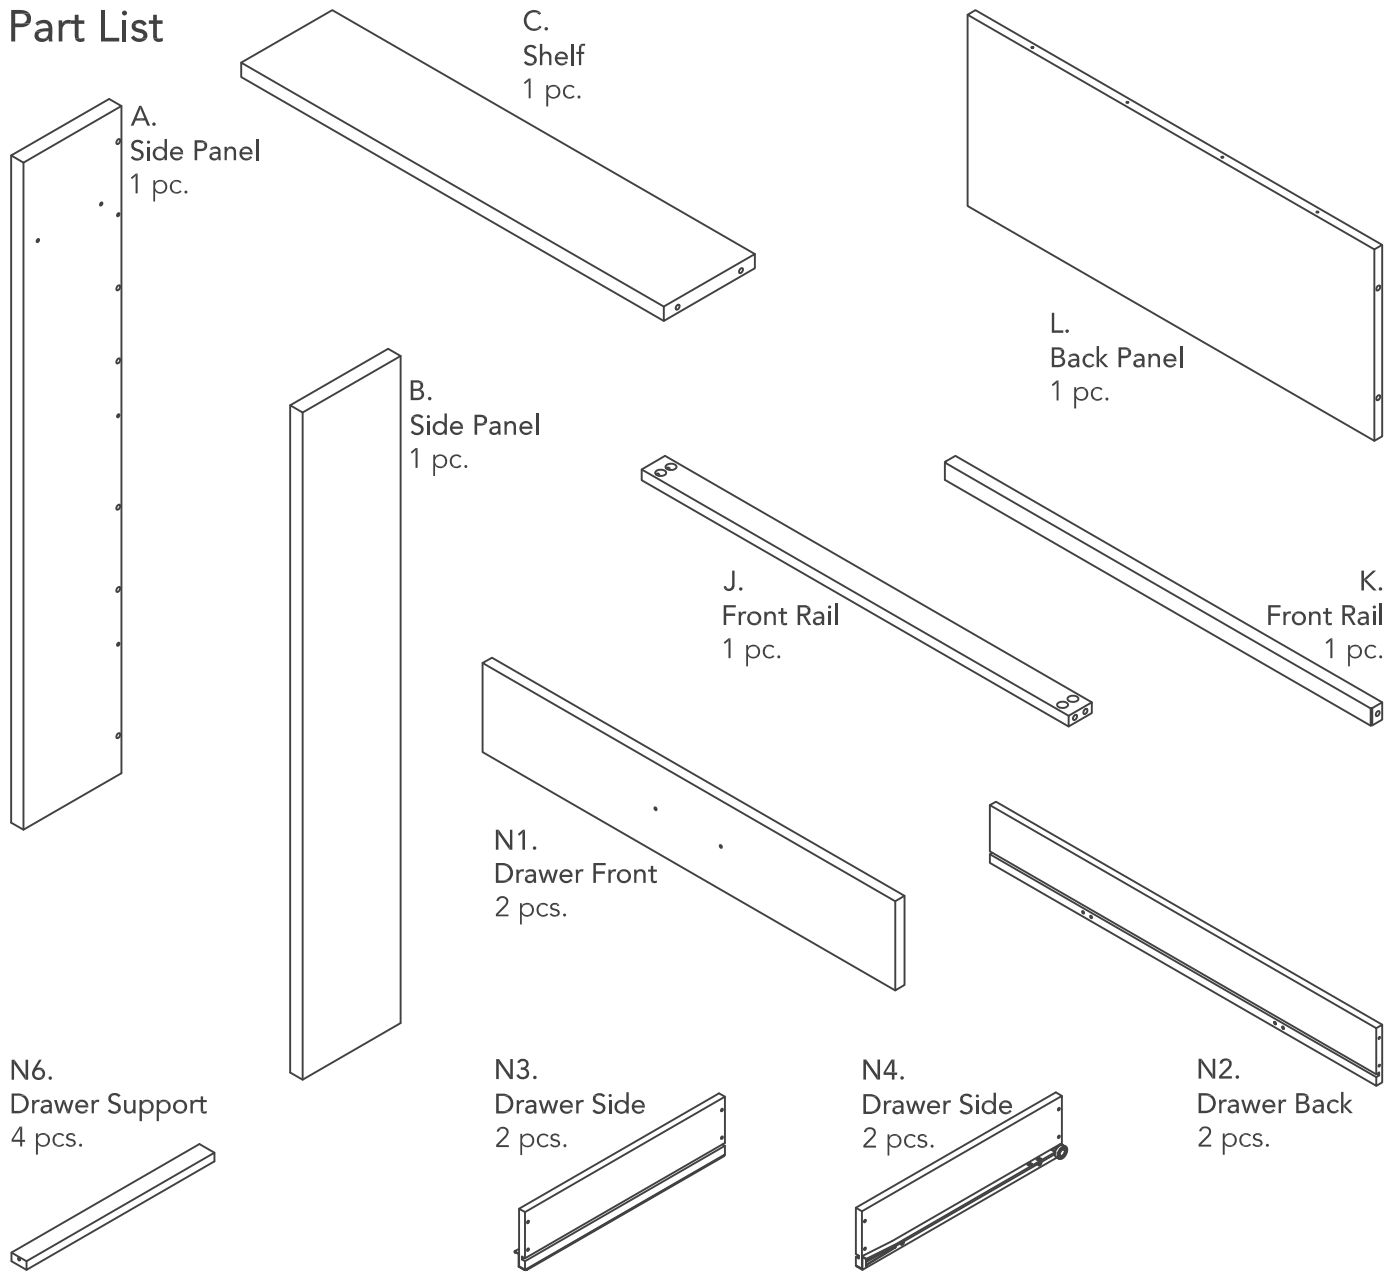

homestyles

20 05506 0491

Hall Tree

IMPORTANT

Carefully remove all the parts from the carton and place them individually on a soft cloth to prevent scratches or other damage.

Carefully and strictly follow these assembly instructions to ensure a completed product as designed.

Do not use power tools above 8 volts to assemble.

Part List

For assembly see instructions in carton 20 05506 0492.

Home Styles Customer Service: www.homestyles-furniture.com,
servicedesk@homestyles-furniture.com, 888-680-7460, 877-831-0319