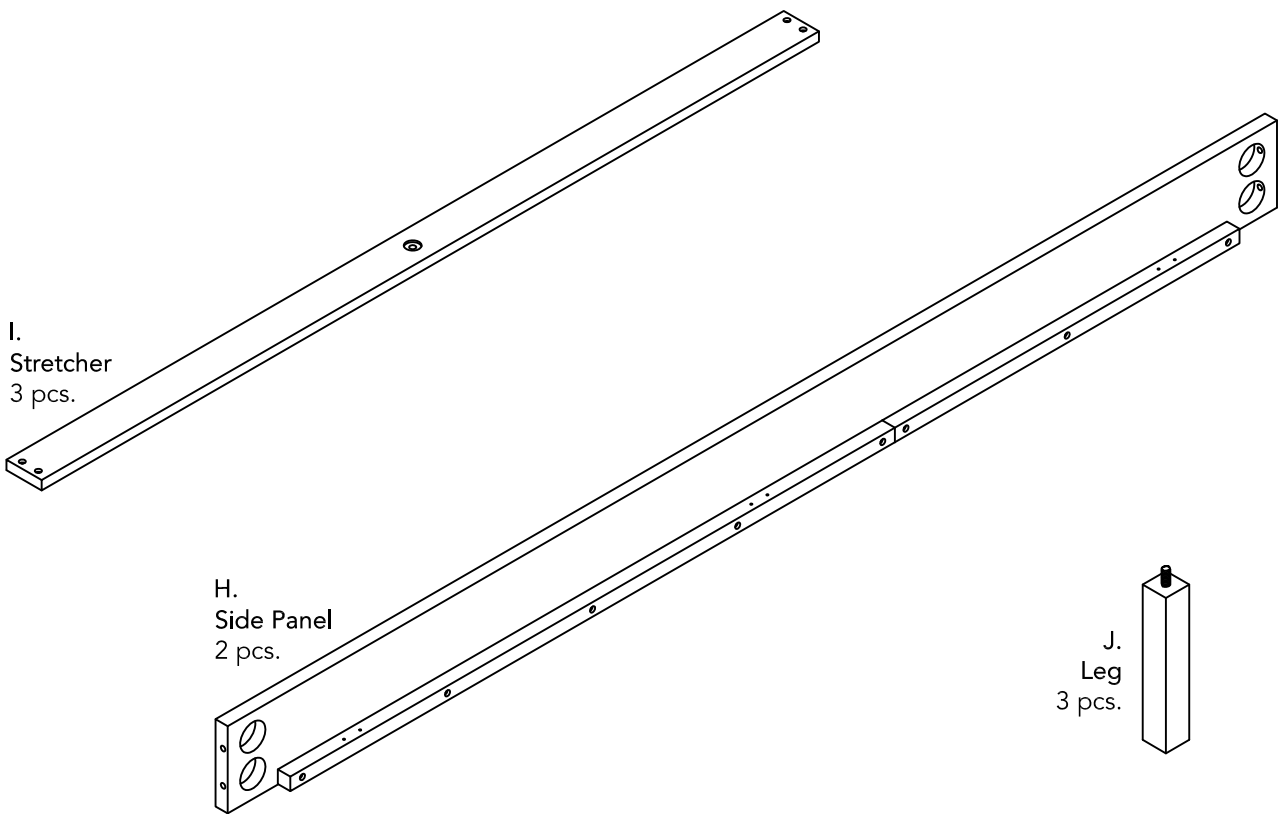

88 5531 503

Queen Bed Rails

IMPORTANT

Carefully remove all the parts from the carton and place them individually on a soft cloth to prevent scratches or other damage.

Carefully and strictly follow these assembly instructions to ensure a completed product as designed.

Do not use power tools above 8 volts to assemble.

Part List

Hardware List

Bolt (5/16"x3 1/8")
8 pcs. (+1 extra)

Square Washer
8 pcs. (+1 extra)

Nut
8 pcs. (+1 extra)

Wrench
1 pc.

Wood Screw (M4x25)
12 pcs. (+1 extra)