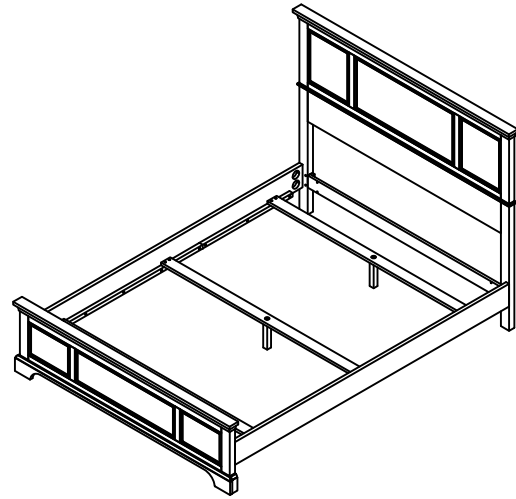

88 5531 503

Queen Bed Rails

IMPORTANT

Carefully remove all the parts from the carton and place them individually on a soft cloth to prevent scratches or other damage.

Carefully and strictly follow these assembly instructions to ensure a completed product as designed.

Do not use power tools above 8 volts to assemble.

Part List

Hardware List

Bolt (5/16"x3 1/8")
8 pcs. (+1 extra)

Square Washer
8 pcs. (+1 extra)

Nut
8 pcs. (+1 extra)

Wrench
1 pc.

Wood Screw (M4x25)
12 pcs. (+1 extra)