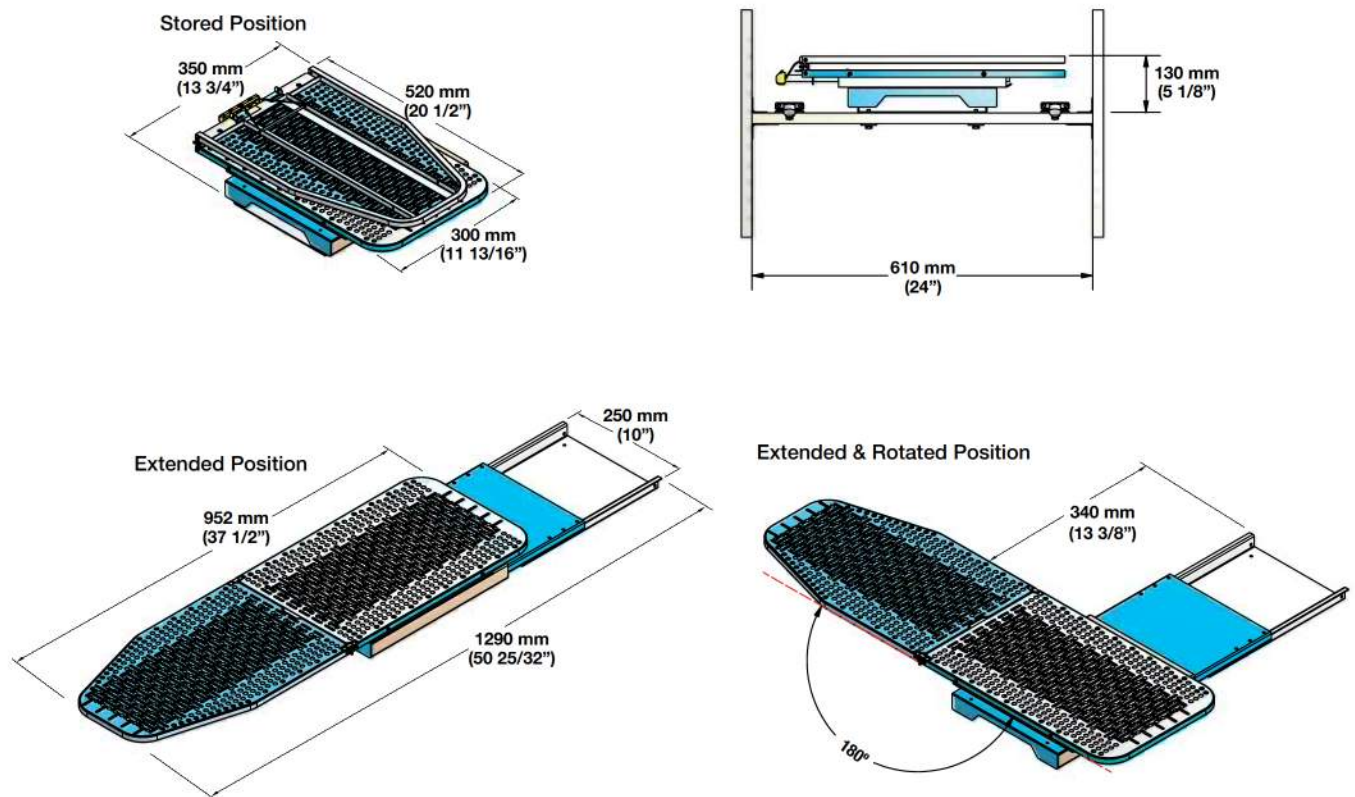

### Important Notes:

- Before mounting the Ironfix, it is the end users responsibility to assure that the Cabinet and Shelf are securely affixed, can adequately support the Ironfix when it's extended, and weight of "ironing" is applied.
- Häfele recommends a ¾" (19 mm) thick shelf.
- Do not rely solely on RTA connectors or shelf supports/pins to support this item.
- Specifically included in this kit are 6 pcs. angle brackets and screws which we suggest are used, see Diagram B.
- Ironfix must be mounted on shelf via through holes using provided bolts.
- Use only as an ironing board for clothes! Unsafe for use as a seat, step, or table - misuse may cause serious injury.

### Parts List:

1 pc. Ironfix unit  
1 pc. mounting template  
4 pcs. M6 bolts  
6 pcs. angle brackets  
24 pcs. #8 x 5/8" screws

### Important Dimensions, see Diagram A below

Fits into a 24" wide x 14" deep space  
Height: 130 mm (5 1/8")  
Width: 520 mm (20 1/2")  
Depth: 350 mm (13 3/4")  
Extended board length: 952 mm (37 1/2")

Diagram **A**

**Instructions:**

1. Use included template to mark and drill 4 places 1/4" (6.5 mm) diameter through holes in shelf.
2. Be sure shelf is securely fastened by using included angle brackets and screws, see important notes on previous page and Diagram B below.
3. Attach Ironfix to shelf via through holes using included bolts.
4. Attach drop-down front, see below for suggestions.