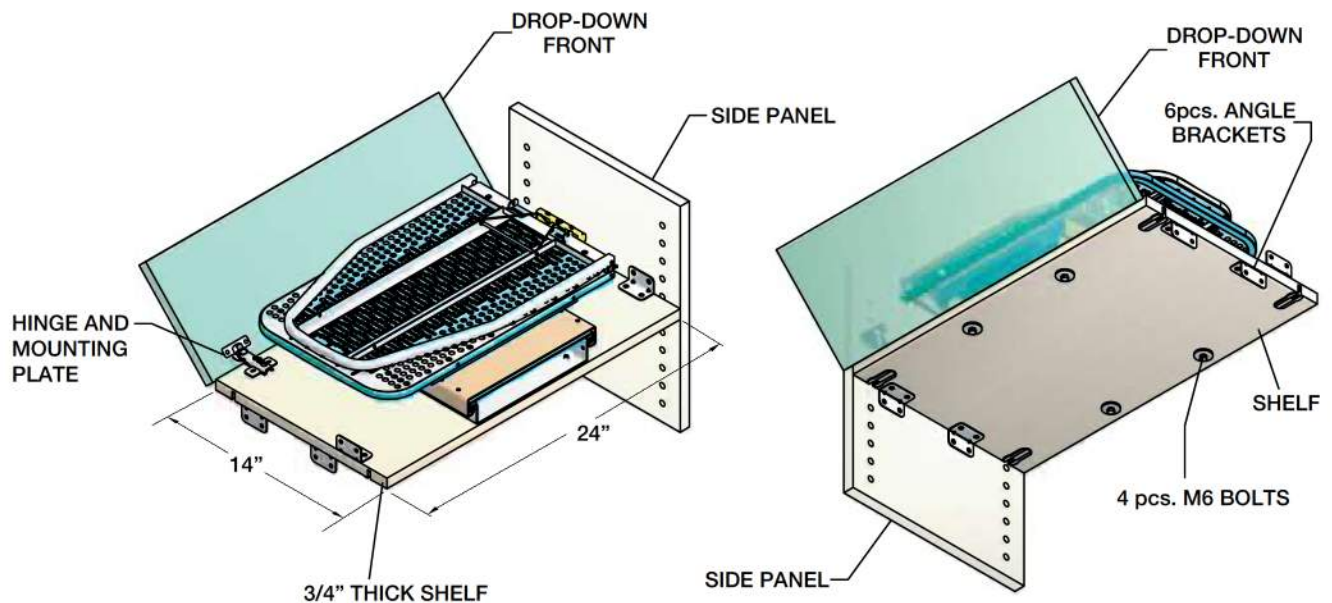

Instructions:

1. Use included template to mark and drill 4 places 1/4" (6.5 mm) diameter through holes in shelf.
2. Be sure shelf is securely fastened by using included angle brackets and screws, see important notes on previous page and Diagram B below.
3. Attach Ironfix to shelf via through holes using included bolts.
4. Attach drop-down front, see below for suggestions.

Diagram B

To attach Drop-Down Front, Häfele recommends using Concealed Cup Hinges for adjustability. Exact location of hinges, dimension of drop-down front, overlay, etc. – to be performed by trial and error.

- For a flat panel front, Häfele can suggest hinge item 329.17.507 and mounting plate item 329.71.500.
- For raised panel fronts, Häfele can recommend a thin cup hinge item 329.28.500 and mounting plate item 329.71.500.
- For complete details, and other hinge options please see The Complete Häfele Catalog.