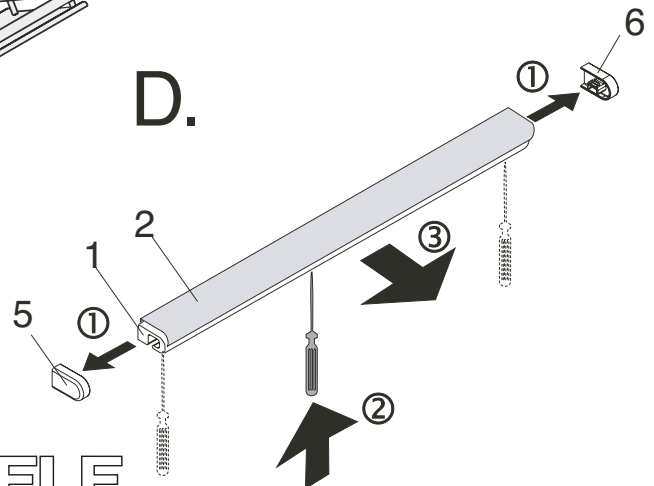

Item No.: 521.60.6 & 4 Series

Backsplash Railing System

All dimensions in mm

Length (b)	Art.-Nr.	Size (a)
600 (23 5/8")	521.60.606	
900 (35 7/16")	521.60.609	
1200 (47 1/4")	521.60.612	
1500 (59 1/16")	521.60.615	

	Packing			
	8090	8112	8091	8113
1. Profile rail	1 pc.	1 pc.	1 pc.	1 pc.
2. Cover strip	1 pc.	1 pc.	1 pc.	1 pc.
3. Dowel Ø 6 mm	3 pcs.	4 pcs.	5 pcs.	6 pcs.
4. Spax screw, 4.5x45	3 pcs.	4 pcs.	5 pcs.	6 pcs.
5. Follow-rest-grip	2 pcs.	2 pcs.	2 pcs.	2 pcs.
6. Connector	1 pc.	1 pc.	1 pc.	1 pc.