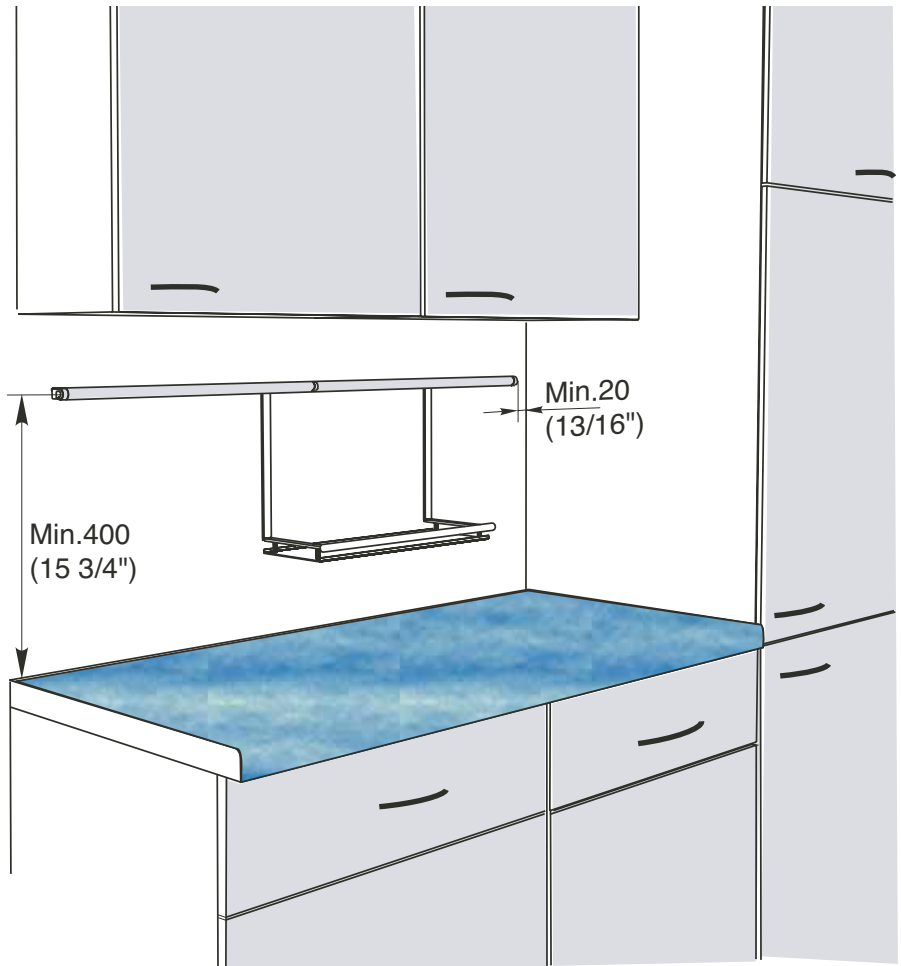

Item No.: 521.60.6 & 4 Series

Backsplash Railing System

All dimensions in mm

Length (b)	Art.-Nr.	Size (a)
600 (23 5/8")	521.60.606	
900 (35 7/16")	521.60.609	
1200 (47 1/4")	521.60.612	
1500 (59 1/16")	521.60.615	

	Packing			
	8090	8112	8091	8113
1. Profile rail	1 pc.	1 pc.	1 pc.	1 pc.
2. Cover strip	1 pc.	1 pc.	1 pc.	1 pc.
3. Dowel Ø 6 mm	3 pcs.	4 pcs.	5 pcs.	6 pcs.
4. Spax screw, 4.5x45	3 pcs.	4 pcs.	5 pcs.	6 pcs.
5. Follow-rest-grip	2 pcs.	2 pcs.	2 pcs.	2 pcs.
6. Connector	1 pc.	1 pc.	1 pc.	1 pc.