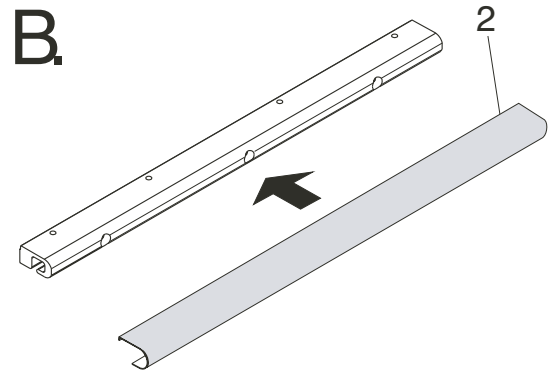

Item No.: 521.60.6 & 4 Series

Backsplash Railing System

All dimensions in mm

Length (b)	Art.-Nr.	Size (a)
600 (23 5/8")	521.60.606	
900 (35 7/16")	521.60.609	
1200 (47 1/4")	521.60.612	
1500 (59 1/16")	521.60.615	

	Packing			
	8090	8112	8091	8113
1. Profile rail	1 pc.	1 pc.	1 pc.	1 pc.
2. Cover strip	1 pc.	1 pc.	1 pc.	1 pc.
3. Dowel Ø 6 mm	3 pcs.	4 pcs.	5 pcs.	6 pcs.
4. Spax screw, 4.5x45	3 pcs.	4 pcs.	5 pcs.	6 pcs.
5. Follow-rest-grip	2 pcs.	2 pcs.	2 pcs.	2 pcs.
6. Connector	1 pc.	1 pc.	1 pc.	1 pc.