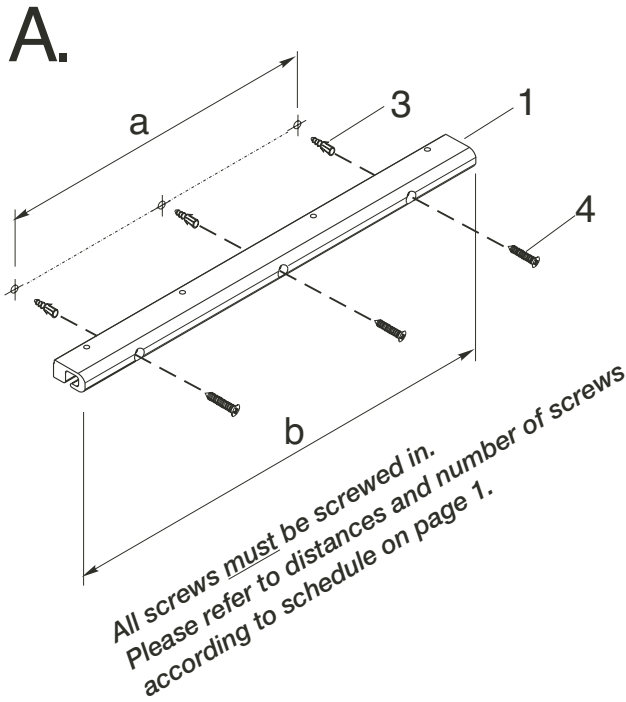

Item No.: 521.60.6 & 4 Series

Backsplash Railing System

All dimensions in mm

Length (b)	Art.-Nr.	Size (a)
600 (23 5/8")	521.60.606	
900 (35 7/16")	521.60.609	
1200 (47 1/4")	521.60.612	
1500 (59 1/16")	521.60.615	

	Packing			
	8090	8112	8091	8113
1. Profile rail	1 pc.	1 pc.	1 pc.	1 pc.
2. Cover strip	1 pc.	1 pc.	1 pc.	1 pc.
3. Dowel Ø 6 mm	3 pcs.	4 pcs.	5 pcs.	6 pcs.
4. Spax screw, 4.5x45	3 pcs.	4 pcs.	5 pcs.	6 pcs.
5. Follow-rest-grip	2 pcs.	2 pcs.	2 pcs.	2 pcs.
6. Connector	1 pc.	1 pc.	1 pc.	1 pc.