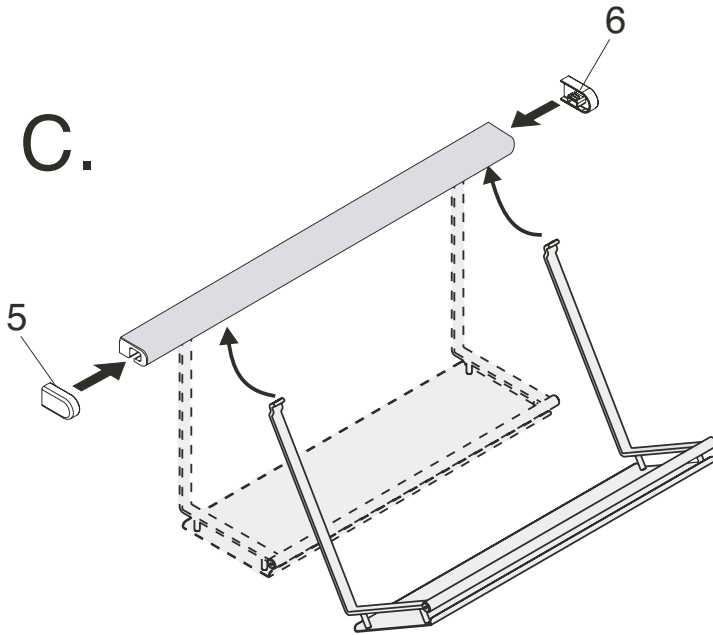

Item No.: 521.60.6 & 4 Series

Backsplash Railing System

All dimensions in mm

Length (b)	Art.-Nr.	Size (a)
600 (23 5/8")	521.60.606	
900 (35 7/16")	521.60.609	
1200 (47 1/4")	521.60.612	
1500 (59 1/16")	521.60.615	

	Packing			
	8090	8112	8091	8113
1. Profile rail	1 pc.	1 pc.	1 pc.	1 pc.
2. Cover strip	1 pc.	1 pc.	1 pc.	1 pc.
3. Dowel Ø 6 mm	3 pcs.	4 pcs.	5 pcs.	6 pcs.
4. Spax screw, 4.5x45	3 pcs.	4 pcs.	5 pcs.	6 pcs.
5. Follow-rest-grip	2 pcs.	2 pcs.	2 pcs.	2 pcs.
6. Connector	1 pc.	1 pc.	1 pc.	1 pc.