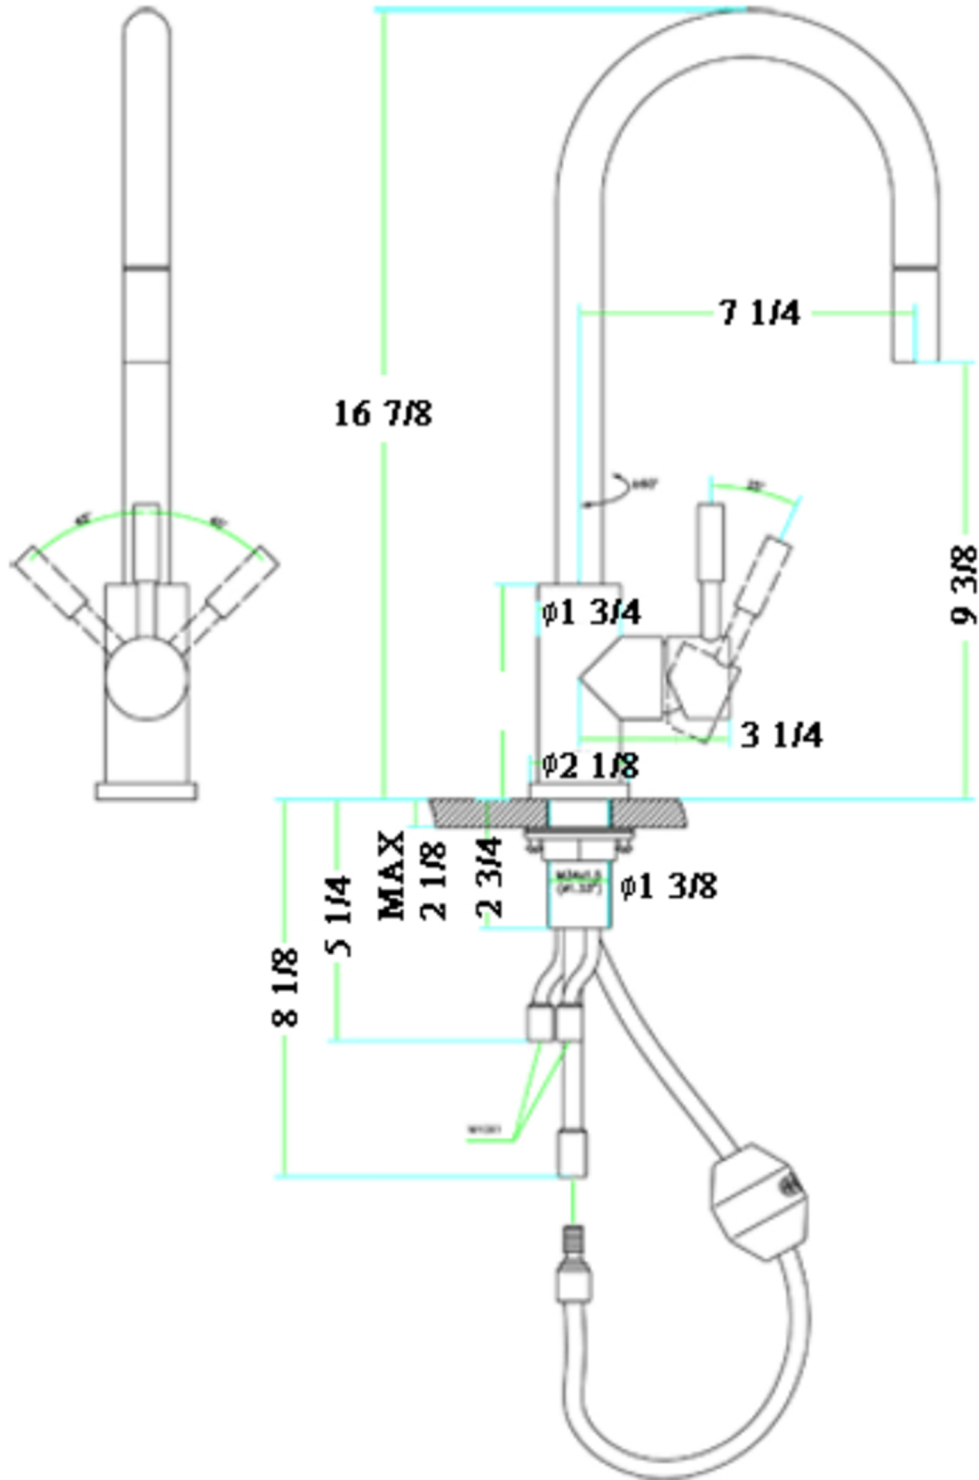

AB2028

Solid Single Hole Pull Down Kitchen Faucet

://kitchensource.com
☎ 1.800.667.8721