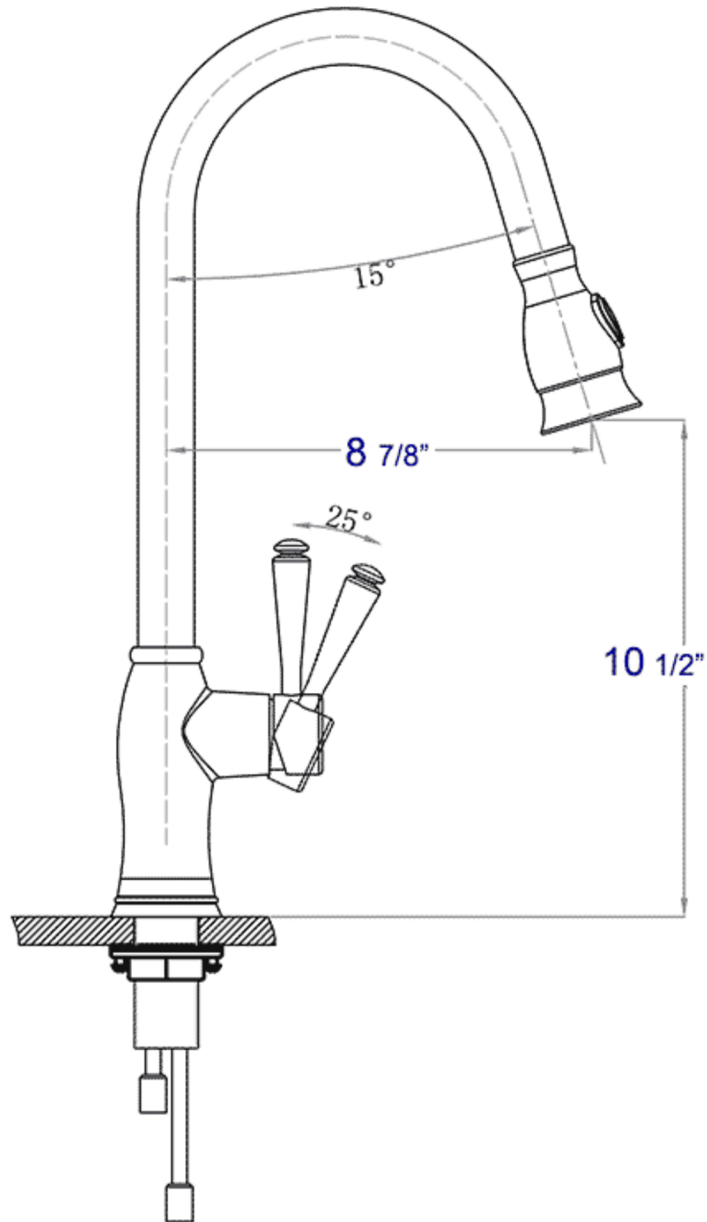

AB2043

Traditional Solid Pull Down Kitchen Faucet

∴kitchensource.com
☎ 1.800.667.8721