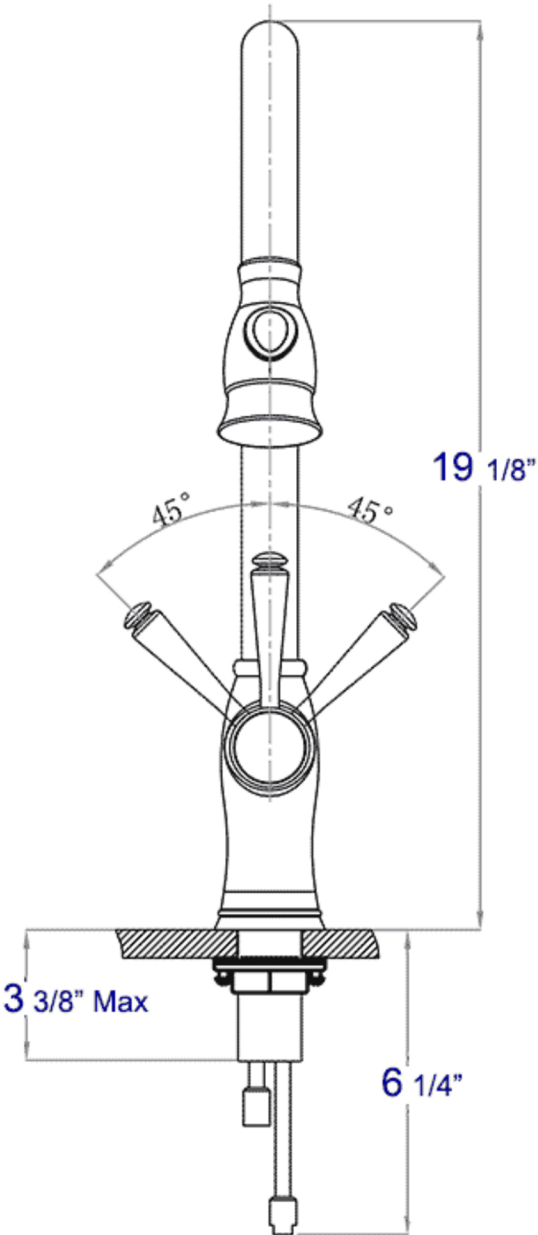

AB2043

Traditional Solid Pull Down Kitchen Faucet

∴kitchensource.com
☎ 1.800.667.8721