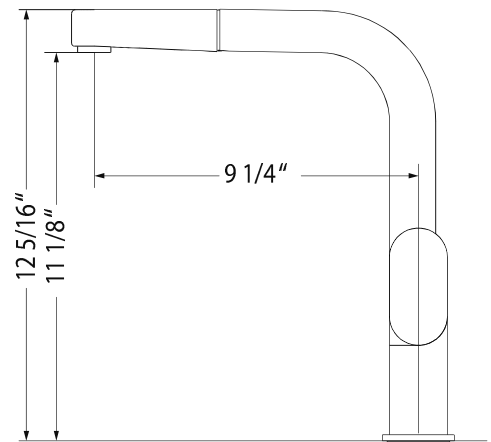

AZURA SERIES

Pull Out Kitchen Faucet

Model AZUP0-965-PC : Polished Chrome
AZUP0-965-BN : Brushed Nickel
AZUP0-965-OB : Oil Rubbed Bronze

AZUP0-965

FEATURES

- Traditional solid brass body construction
- Lightweight pull out dual function spray/stream handspray
- Easy clean AeroFlo removable Aerator
- XtendHose reaches all edges of sink and beyond. 20+ inches
- 90° forward action temperature control handle will not hit backsplash
- CeraDox Ceramic Disc Cartridge - Lifetime Warranty
- Available in 3 finish options
- Oversized deck mounting locknut for ease of installation
- Nylon UltraBraid hoses for increased durability and flexibility
- QuickConnect InterLock system designed for secure and easy installation
- All Houzer faucets are ICC certified to meet or exceed US State and Federal plumbing codes and low lead safety standards
- Limited Lifetime Warranty