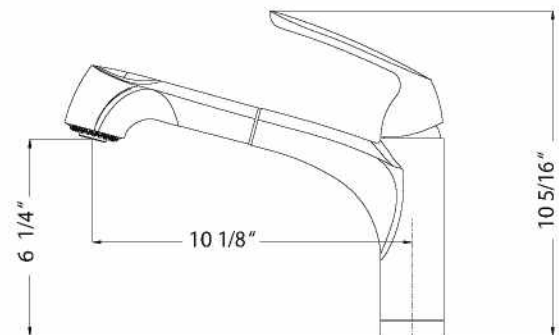

**CALIA SERIES**

**Pull Out Kitchen Faucet**

**Model** CALPO-561-PC : Polished Chrome  
 CALPO-561-BN : Brushed Nickel  
 CALPO-561-OB : Oil Rubbed Bronze

CALPO-561

**FEATURES**

- Solid brass body construction
- Lightweight pull out dual function spray/stream handspray
- Easy clean AeroFlo removable Aerator
- XtendHose reaches all edges of sink and beyond. 20+ inches
- Ergonomic Ultrasmooth topmount handle
- CeraDox Ceramic Disc Cartridge - Lifetime Warranty
- Available in 3 finish options
- Oversized deck mounting locknut for ease of installation
- Hybrid stainless steel and nylon UltraBraid hoses for increased durability and flexibility
- All Houzer faucets are ICC certified to meet or exceed US State and Federal plumbing codes and low lead safety standards
- Limited Lifetime Warranty