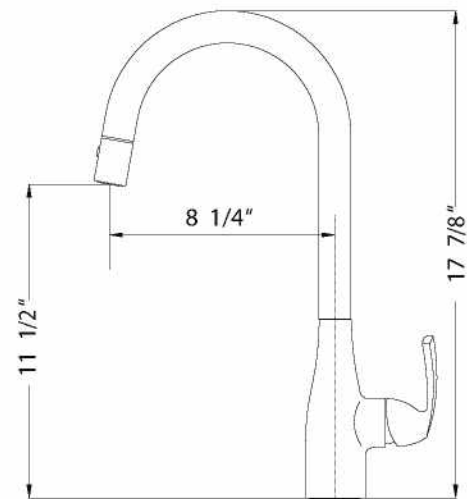

CORA TALL SERIES

Pull Down Kitchen Faucet

Model CORPD-569-PC : Polished Chrome
 CORPD-569-BN : Brushed Nickel
 CORPD-569-OB : Oil Rubbed Bronze

CORPD-569

FEATURES

- Contemporary solid brass body
- Lightweight pull down with dual function spray/stream hand spray
- Easy clean AeroFlo removable Aerator
- XtendHose reaches all edges of sink and beyond. 20+ inches
- 90° Forward action handle will not hit backsplash
- CeraDox Ceramic Disc Cartridge - Lifetime Warranty
- Available in 3 finish options
- Sleek High Profile Faucet handles large kitchenware
- Oversized deck mounting locknut for ease of installation
- Hybrid stainless steel and nylon UltraBraid hoses for increased durability and flexibility
- All Houzer faucets are ICC certified to meet or exceed US State and Federal plumbing codes and low lead safety standards
- Limited Lifetime Warranty