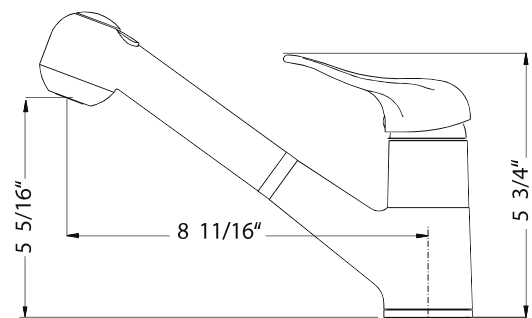

GAIA SERIES

Pull Out Kitchen Faucet

Model GAIP0-361-PC : Polished Chrome
GAIP0-361-BN : Brushed Nickel

GAIP0-361

FEATURES

- Transitional solid brass body
- Lightweight pull out dual function spray/stream handspray
- Easy clean AeroFlo removable Aerator
- XtendHose reaches all edges of sink and beyond. 20+ inches
- Transitional ergonomic topmount handle
- CeraDox Ceramic Disc Cartridge - Lifetime Warranty
- Available in 2 finish options
- Oversized deck mounting locknut for ease of installation
- Hybrid stainless steel and nylon UltraBraid hoses for increased durability and flexibility
- All Houzer faucets are ICC certified to meet or exceed US State and Federal plumbing codes and low lead safety standards
- Limited Lifetime Warranty