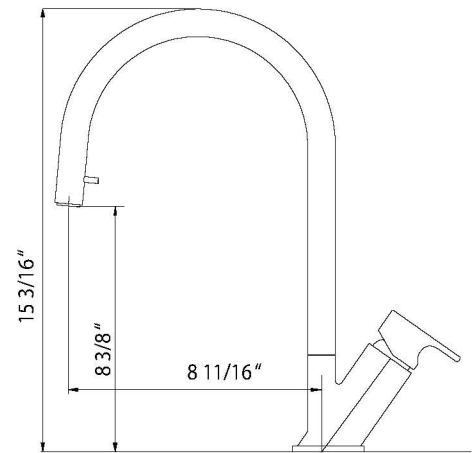

ONI SERIES

Pull Down Kitchen Faucet with Concealed Hand Spray

Model ONIPD-169-PC : Polished Chrome

ONIPD-169

FEATURES

- All Solid brass construction
- Concealed, seamless pull down solid brass hand spray
- Easy clean AeroFlo removable Aerator
- XtendHose reaches all edges of sink and beyond. 20+ inches
- Minimalistically Stylish and Ergonomic water control handle
- CeraDox Ceramic Disc Cartridge - Lifetime Warranty
- Available in 1 finish options
- Oversized deck mounting locknut for ease of installation
- Nylon UltraBraid hoses for increased durability and flexibility
- QuickConnect InterLock system designed for secure and easy installation
- All Houzer faucets are ICC certified to meet or exceed US State and Federal plumbing codes and low lead safety standards
- Limited Lifetime Warranty