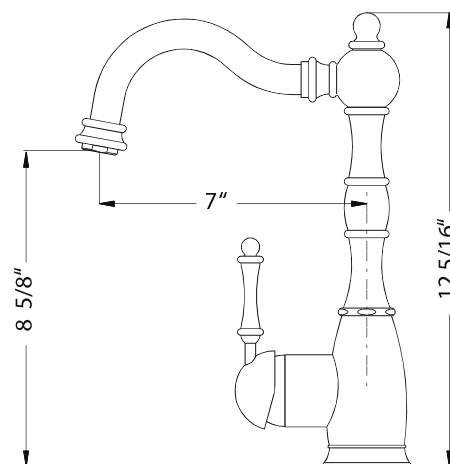

REGAL SERIES

Traditional Kitchen Faucet

- Model REGBA-160-PC** : Polished Chrome
REGBA-160-BN : Brushed Nickel
REGBA-160-OB : Oil Rubbed Bronze
REGBA-160-BB : Brushed Brass
REGBA-160-AB : Antique Brass
REGBA-160-AC : Antique Copper

REGBA-160

FEATURES

- Traditional solid brass construction
- Easy clean AeroFlo removable Aerator
- Forward action with 15° rear limited handle will not hit backsplash
- CeraDox Ceramic Disc Cartridge - Lifetime Warranty
- Available in 6 finish options
- Nylon braided hoses for increased durability and flexibility
- QuickConnect InterLock system designed for secure and easy installation
- All Houzer faucets are ICC certified to meet or exceed US State and Federal plumbing codes and low lead safety standards
- Limited Lifetime Warranty