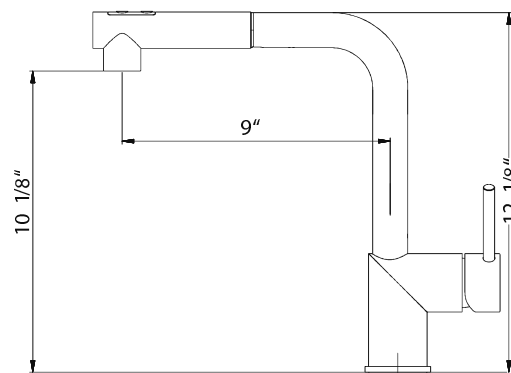

VITALE SERIES

Pull Out Kitchen Faucet

Model VITPO-664-PC : Polished Chrome
VITPO-664-BN : Brushed Nickel
VITPO-664-OB : Oil Rubbed Bronze

VITPO-664

FEATURES

- Solid brass body construction
- Lightweight pull down with dual function spray/stream hand spray
- Easy clean AeroFlo removable Aerator
- XtendHose reaches all edges of sink and beyond. 20+ inches
- Forward action with 15° rear limited handle will not hit backsplash
- CeraDox Ceramic Disc Cartridge - Lifetime Warranty
- Available in 3 finish options
- Hybrid stainless steel and nylon UltraBraid hoses for increased durability and flexibility
- All Houzer faucets are ICC certified to meet or exceed US State and Federal plumbing codes and low lead safety standards
- Limited Lifetime Warranty