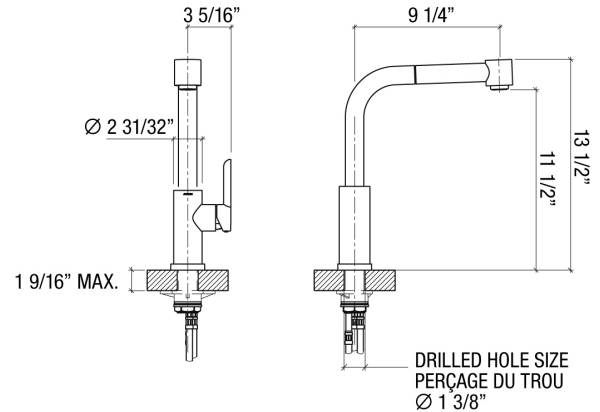

306012 Pure

Project name: _____

Specifier: _____ Contractor: _____

Features

- 360° swivel spout
- Pull down spray kitchen faucet
- Ceramic disk cartridge for precise water flow/temperature
- Solid brass construction for long life and durability
- 2.2 gallon/minute flow rate
- Flexible braided stainless steel inlet hoses included with 3/8" connectors
- Dual sprayhead: spray jet or stream jet
- CSA (pending), LEAD FREE AB1953 compliant
- Made in Germany
- 1-year limited warranty against manufacturing & material defects
- A limited lifetime warranty on Ceramic disk cartridge and flex hose

Available finishes

Platinum brushed
306012

Polished chrome
306002

Standards compliance

- CSA (pending)
- AB1953

Optional accessories

- Air switch 306017
- Soap dispenser 306016

Product specifications

Contemporary pull-down spray kitchen faucet with swivel spout. Ceramic cartridge for high precision. 360° swivel head that work for any sinks size.

Warranty

Julien inc. offers a 1-YEAR LIMITED WARRANTY on its faucets against manufacturing and material defects. A LIMITED LIFETIME WARRANTY is offered on ceramic disk cartridge and flex hoses. For further details on our product warranty, please refer to our catalog or Web site.