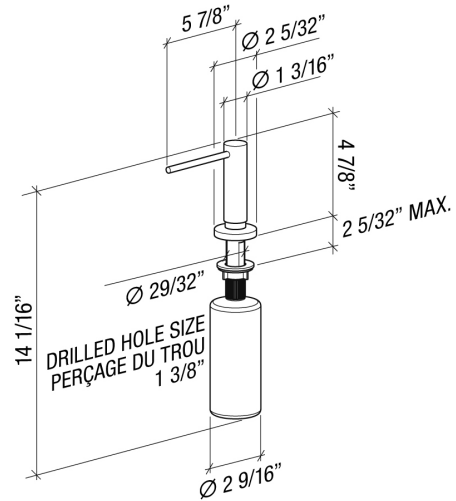

# 306016 Soap dispenser

Project name: \_\_\_\_\_

Specifier: \_\_\_\_\_ Contractor: \_\_\_\_\_