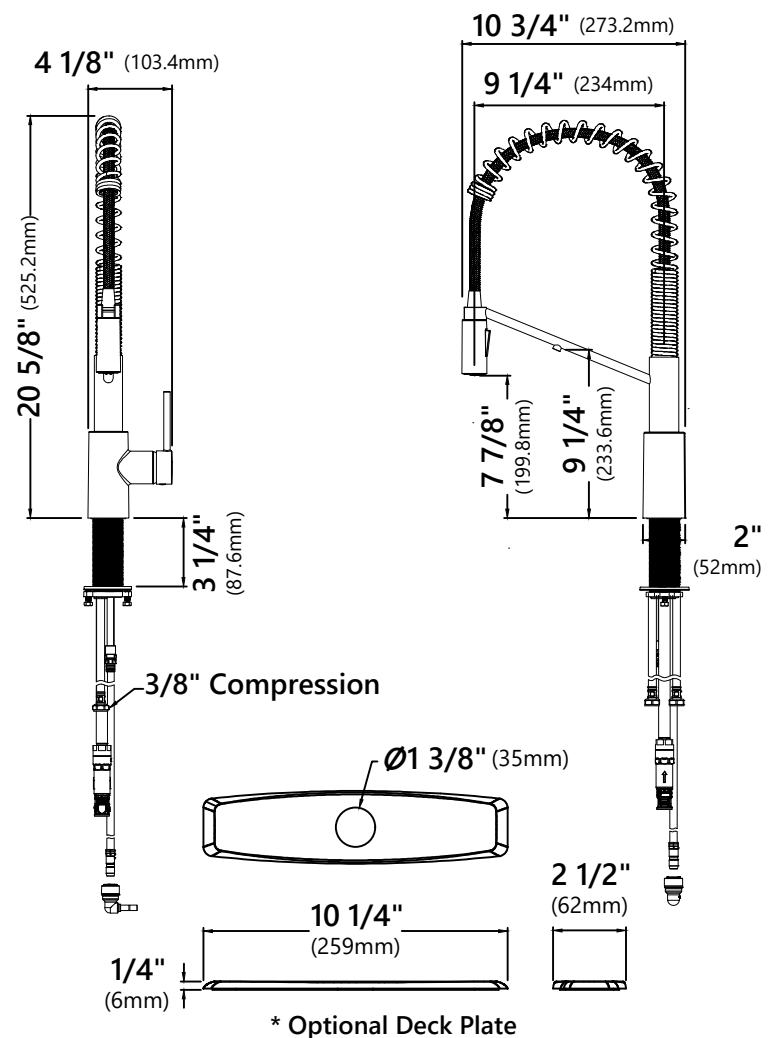

*Deck Plate Dimensions

Overall Dimensions: 10 1/4" x 2 1/2" x 1/4"

Features

- Commercial Style Pull Down Non-air gap Filter Faucet
- Metal Body
- ABS Sprayer
- Lead Free Brass Waterway
- 360° Swivel Spout
- Flow Rate: 1.8 gpm (6.8L/min) @ 60 psi
- Filter Flow Rate: 1.0 gpm (3.8L/min) @ 60 psi
- Dual Function Sprayhead - Spray/Stream
- 35mm Ceramic Cartridge
- Dome Shaped Screen Washer
- Swivel Sprayer Connector
- 16 7/8" Hose Length
- Quick Weight
- Quick Connect Sprayer Hose
- 22 7/8" Integrated Nylon Waterlines
- Connections 3/8" Compression
- Max Deck Thickness: 3 1/4"
- TPI of aerator in the Sprayer - M16.5

Accessories Included

- *Deck Plate
- Hex Wrench
- Weight
- 3/8" to 1/4" Filter Connector

Available Finishes

- Matte Black
- Spot Free Stainless Steel
- Spot Free Antique Champagne Bronze

CODES/STANDARDS:

Product Certification

cUPC (ASME A112.18.1/CSA B125.1)
NSF/ANSI Standard 61 and 372 certified by IAPMO
AB1953, MASS, CEC, DOE, ADA

NOTE: Some Kitchen Faucets that do not have a pull out or pull down sprayer may be connected to a portable dishwasher. Pull out and pull down faucets should never be connected to portable dishwashers because potential pressure fluctuations during washing cycles cause hose ruptures or leaks.

Warranty

Kraus Limited Lifetime Warranty
see website for details www.kraususa.com

Kraus USA Plumbing LLC Customer Service
1.800.775.0703 | customerservice@kraususa.com

* Optional Deck Plate