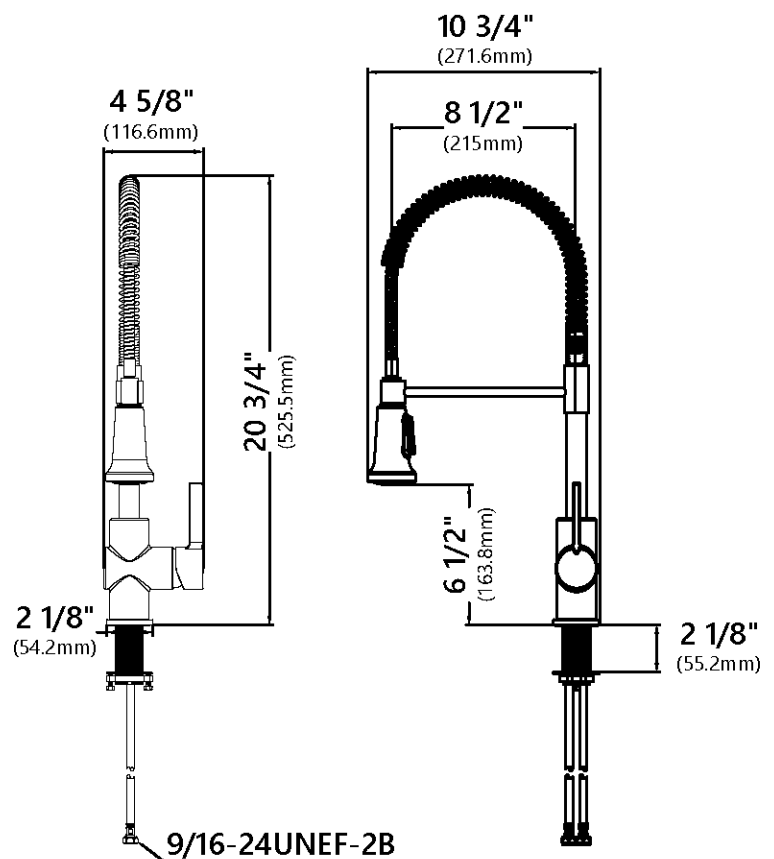

KPF-1690

Single Handle Commercial Kitchen Faucet

Faucet Dimensions

Overall Height: 20 3/4"
Spout Height: 6 1/2"
Spout Reach: 8 1/2"

Features

- Commercial Style Pull Down Faucet
- Metal Body
- ABS Sprayer
- Lead Free Hybrid Waterway
- 360° Swivel Spout
- Flow Rate: 1.8 gpm (6.8L/min) @ 60 psi
- Spray Type: Dual Function Spray/Stream
- Silicone Nozzles
- Soft Touch Silicone Aerator
- 35mm Ceramic Cartridge
- Dome Shaped Screen Washer
- 26 1/2" Integrated Nylon Waterlines
- Connections 3/8"
- Max Deck Thickness: 2 5/8"
- TPI of aerator in the Sprayer - 13/16-28UN-2A

Accessories Included

- Escutcheon Plate
- Hex Wrench

Available Finishes

- Spot Free all-Brite™ Stainless Steel
- Brushed Gold
- Matte Black/Brushed Gold
- Matte Black/Black Stainless
- Antique Brass
- Spot Free Brushed Gold/Matte Black
- Spot Free Brushed Gold

CODES/STANDARDS:

Product Certification

cUPC (ASME A112.18.1/CSA B125.1)
NSF/ANSI Standard 61 and 372 certified by IAPMO
MASS, CEC, DOE, ADA

NOTE: Some Kitchen Faucets that do not have a pull out or pull down sprayer may be connected to a portable dishwasher. Pull out and pull down faucets should never be connected to portable dishwashers because potential pressure fluctuations during washing cycles cause hose ruptures or leaks.

Warranty

Kraus Limited Lifetime Warranty

Kraus USA Customer Service