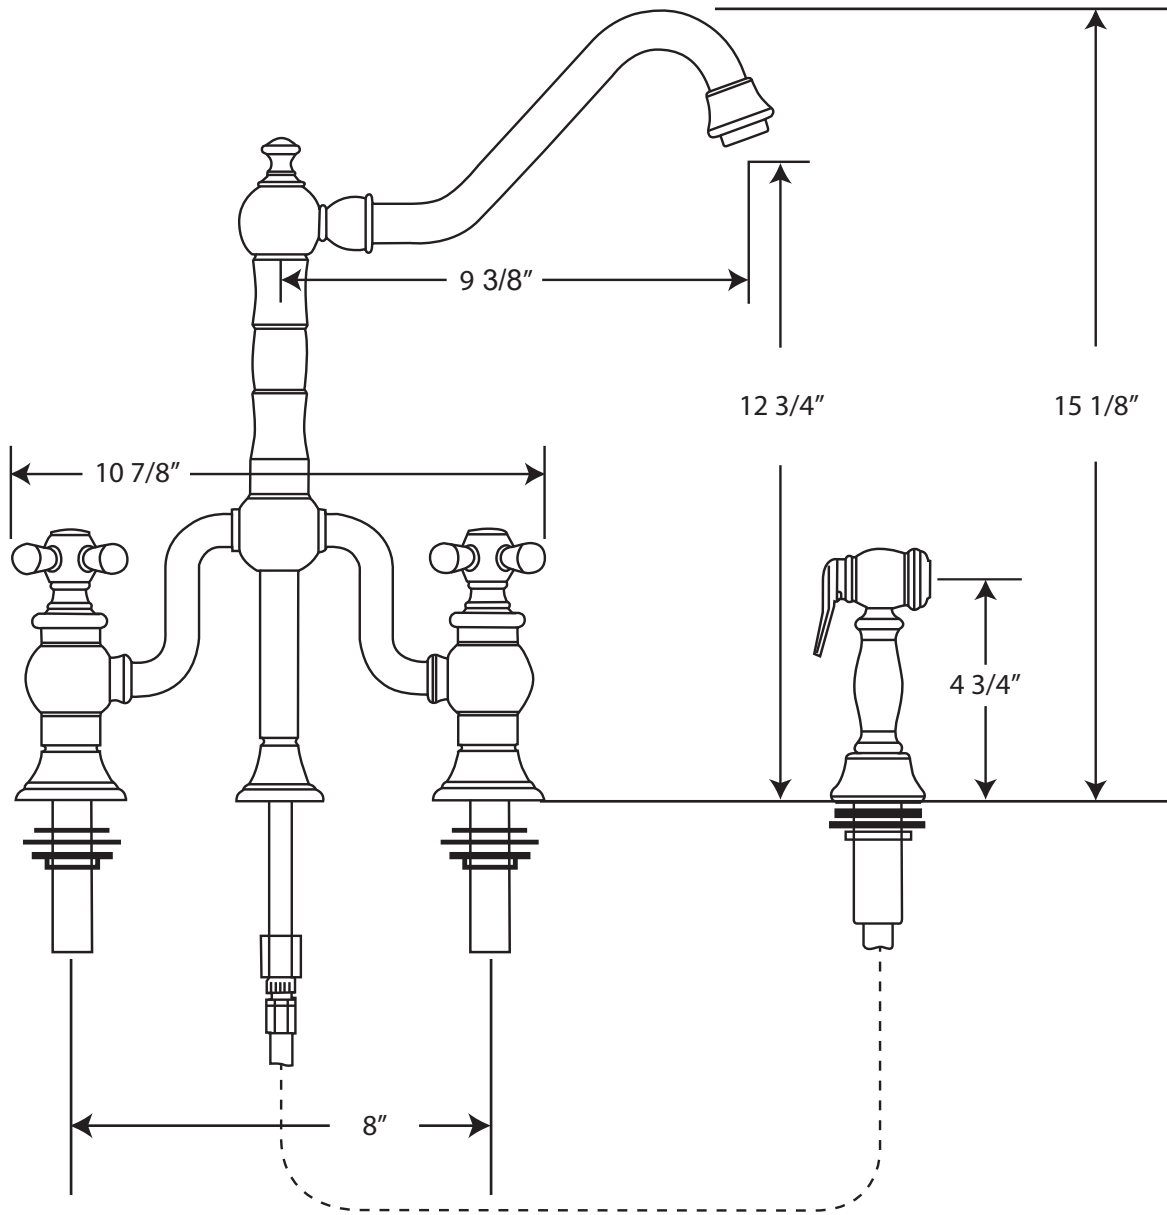

Whitehaus[®]

WHTTSCR3-9771-NT

Twisthaus+

LIVE WITH STYLE!

∴kitchensource.com
1.800.667.8721