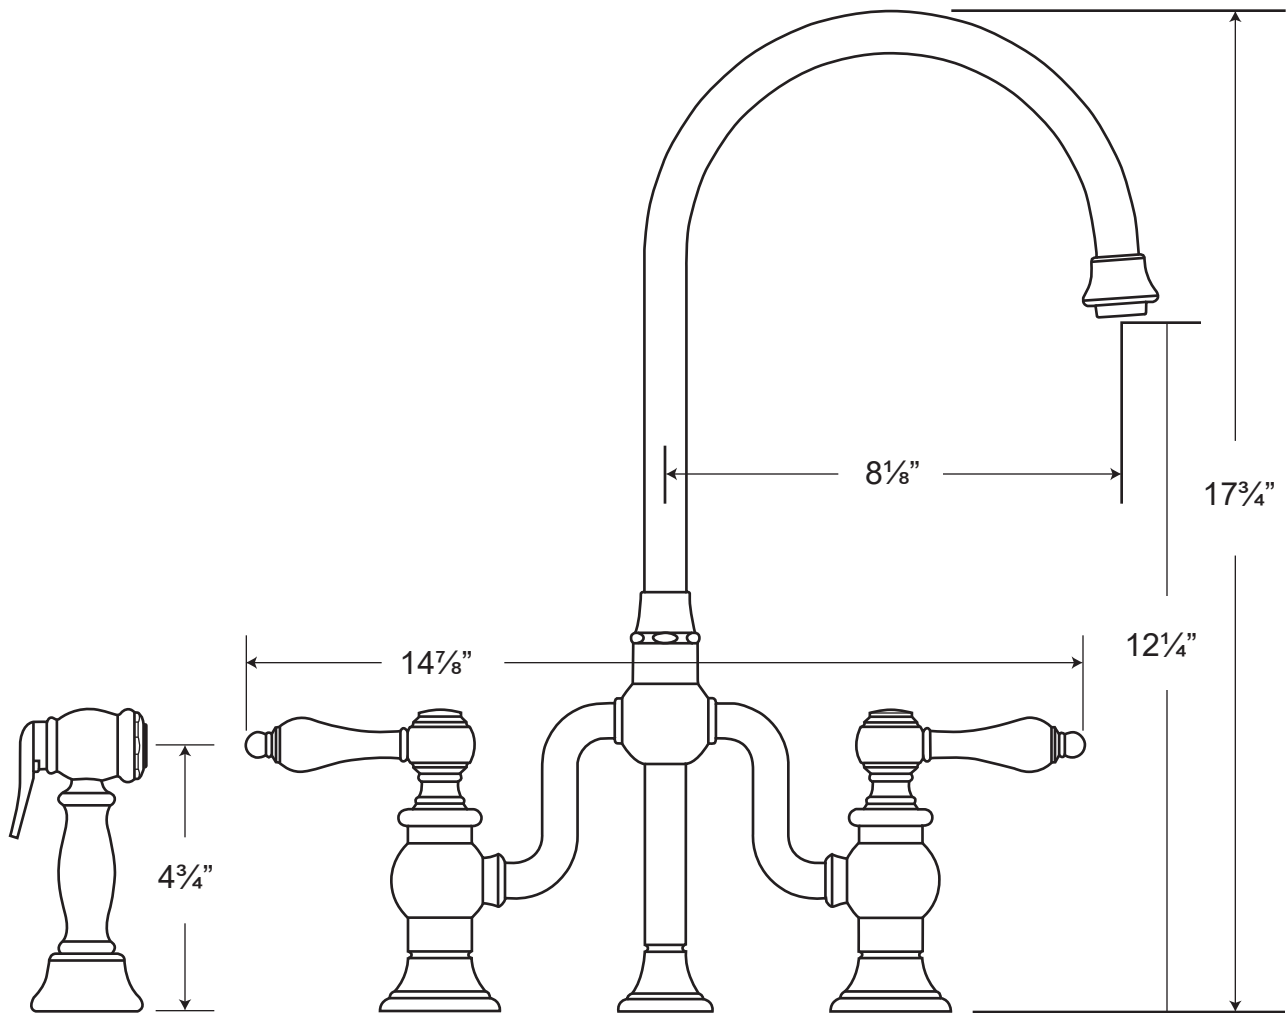

 Whitehaus®

**WHTTSLV3-9773-NT**

*Twisthaus+*

LIVE WITH STYLE!

 [kitchensource.com](http://kitchensource.com)  
1.800.667.8721