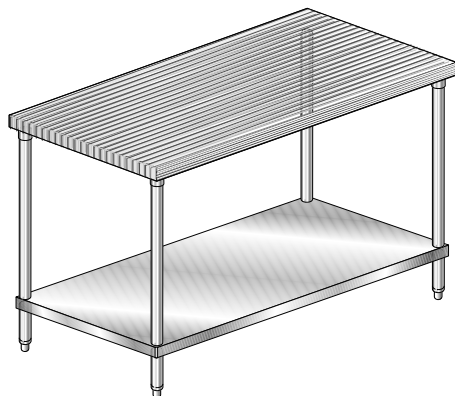

WORK TABLE

MTG/MTGX & MTS/MTSX SERIES Maple, Flat Top

at
kitchen :: accessories
UNLIMITED

MODEL MTS