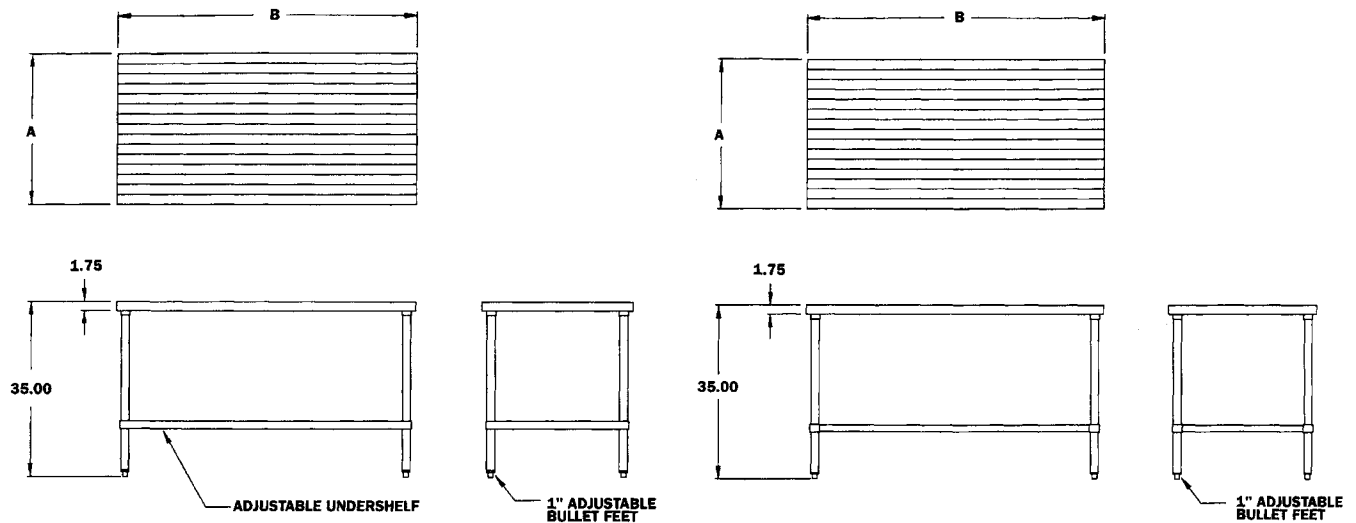

at
kitchen :: accessories
UNLIMITED

Call 1-800-667-8721 anywhere in the US and Canada - www.kau.net

DIMENSIONAL SPECIFICATIONS

MTG/MTGX & MTS/MTSX SERIES Maple, Flat Top

MODEL MTG

MODEL MSX

- Tables over 72" in length are shipped with six legs.
- All feet have a full 1" adjustability.

MTG/MTS SERIES

A	B	Galv. Undershef	S/S Undershef
Width	Length	Model #	Model #

24" WIDE

24	36	MTG-2436	MTS-2436
24	48	MTG-2448	MTS-2448
24	60	MTG-2460	MTS-2460
24	72	MTG-2472	MTS-2472
24	84	MTG-2484	MTS-2484
24	96	MTG-2496	MTS-2496

30" WIDE

30	36	MTG-3036	MTS-3036
30	48	MTG-3048	MTS-3048
30	60	MTG-3060	MTS-3060
30	72	MTG-3072	MTS-3072
30	84	MTG-3084	MTS-3084
30	96	MTG-3096	MTS-3096

36" WIDE

36	36	MTG-3636	MTS-3636
36	48	MTG-3648	MTS-3648
36	60	MTG-3660	MTS-3660
36	72	MTG-3672	MTS-3672
36	84	MTG-3684	MTS-3684
36	96	MTG-3696	MTS-3696

MTGX/MTSX SERIES

Galv. X-Bracing	S/S X-Bracing	Ship	Cubic
Model #	Model #	Weight	Feet

24" WIDE

MTGX-2436	MTSX-2436	75	4
MTGX-2448	MTSX-2448	100	5
MTGX-2460	MTSX-2460	125	7
MTGX-2472	MTSX-2472	150	8
MTGX-2484	MTSX-2484	175	9
MTGX-2496	MTSX-2496	200	11

30" WIDE

MTGX-3036	MTSX-3036	85	5
MTGX-3048	MTSX-3048	110	7
MTGX-3060	MTSX-3060	135	8
MTGX-3072	MTSX-3072	160	10
MTGX-3084	MTSX-3084	185	12
MTGX-3096	MTSX-3096	210	13

36" WIDE

MTGX-3636	MTSX-3636	95	7
MTGX-3648	MTSX-3648	120	8
MTGX-3660	MTSX-3660	145	10
MTGX-3672	MTSX-3672	170	12
MTGX-3684	MTSX-3684	195	14
MTGX-3696	MTSX-3696	220	16