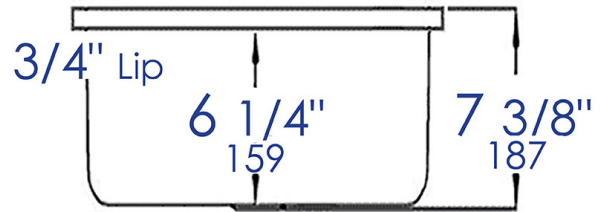

AB1218

Rectangular Fireclay Undermount or Drop In Prep / Bar Sink

∴kitchensource.com
1.800.667.8721