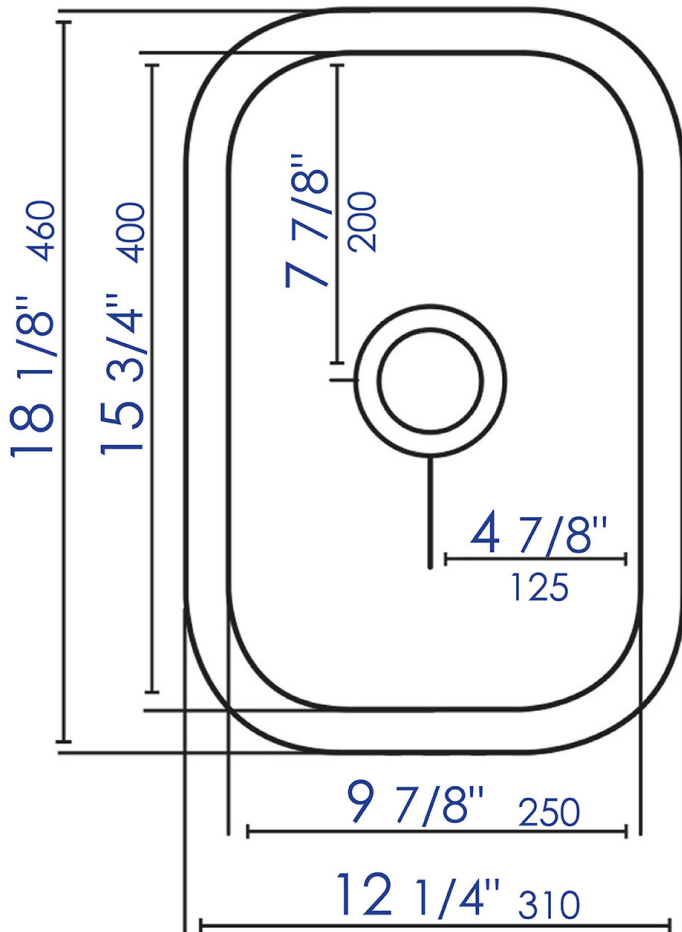

AB1218

Rectangular Fireclay Undermount or Drop In Prep / Bar Sink

∴kitchensource.com
1.800.667.8721