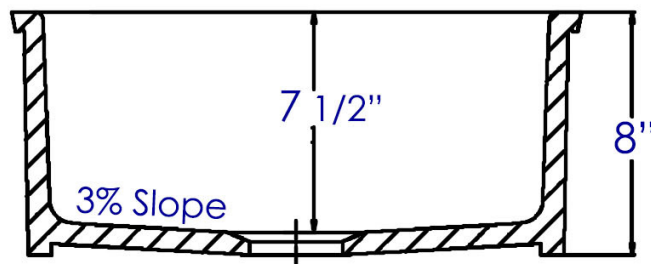

AB2017

Stainless Steel Colander Insert for Granite Sinks

∴kitchensource.com
1.800.667.8721