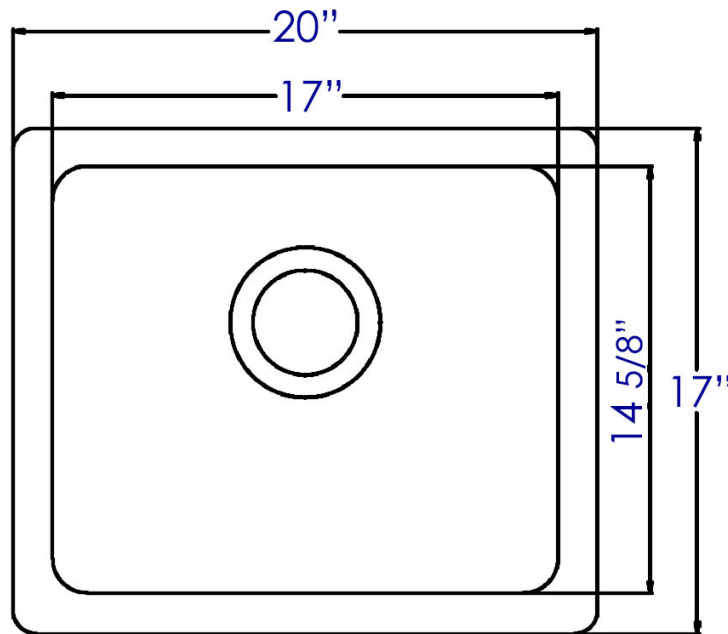

AB2017

Stainless Steel Colander Insert for Granite Sinks

∴kitchensource.com
1.800.667.8721