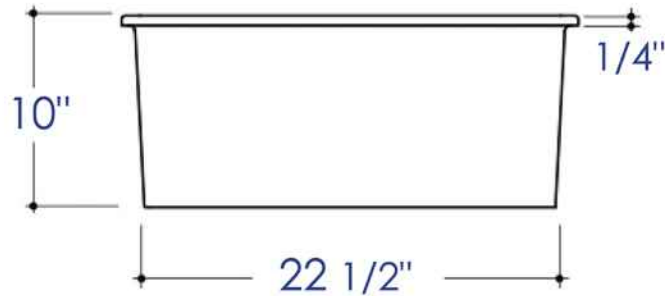

AB2418UD

24" x 18" Fireclay Undermount / Drop In Fireclay Sink

Note: All product dimensions are approximate and should be verified on site prior to installation.