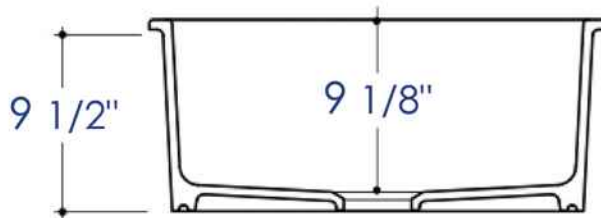

AB2418UD

24" x 18" Fireclay Undermount / Drop In Fireclay Sink

Note: All product dimensions are approximate and should be verified on site prior to installation.