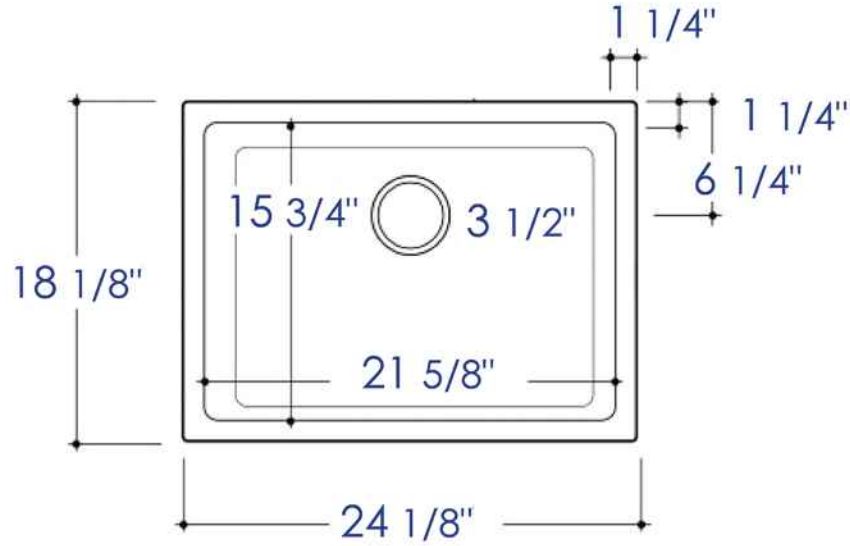

AB2418UD

24" x 18" Fireclay Undermount / Drop In Fireclay Sink

Note: All product dimensions are approximate and should be verified on site prior to installation.