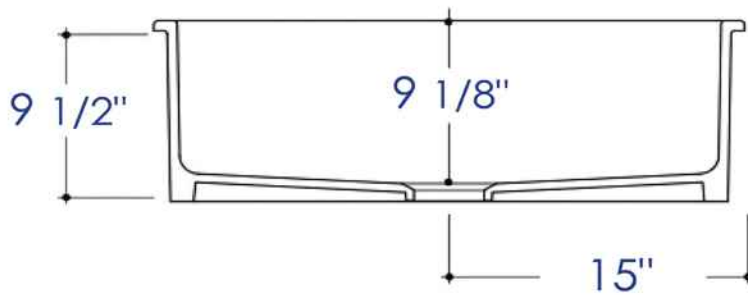

**AB3018UD**

30" x 18" Fireclay Undermount / Drop In Fireclay Sink

**Note:** All product dimensions are approximate and should be verified on site prior to installation.