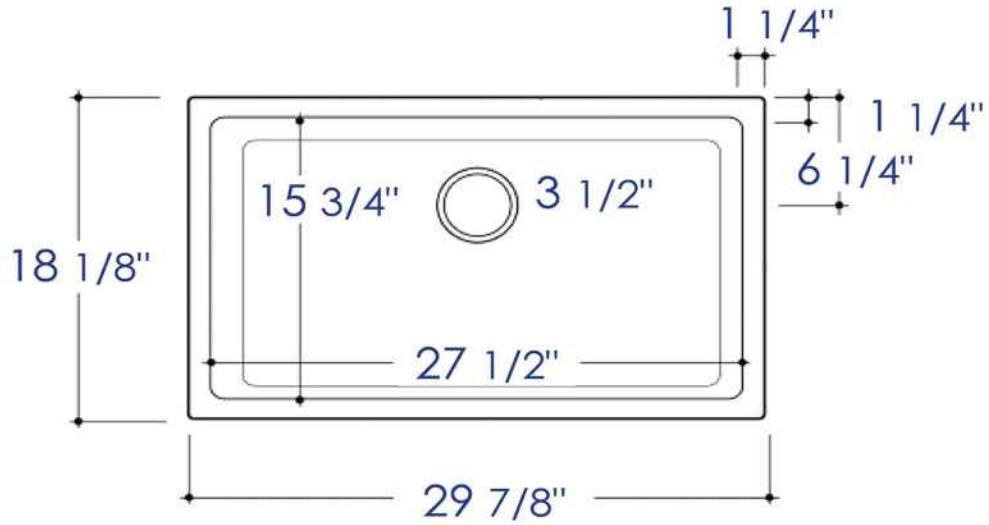

**AB3018UD**

30" x 18" Fireclay Undermount / Drop In Fireclay Sink

**Note:** All product dimensions are approximate and should be verified on site prior to installation.