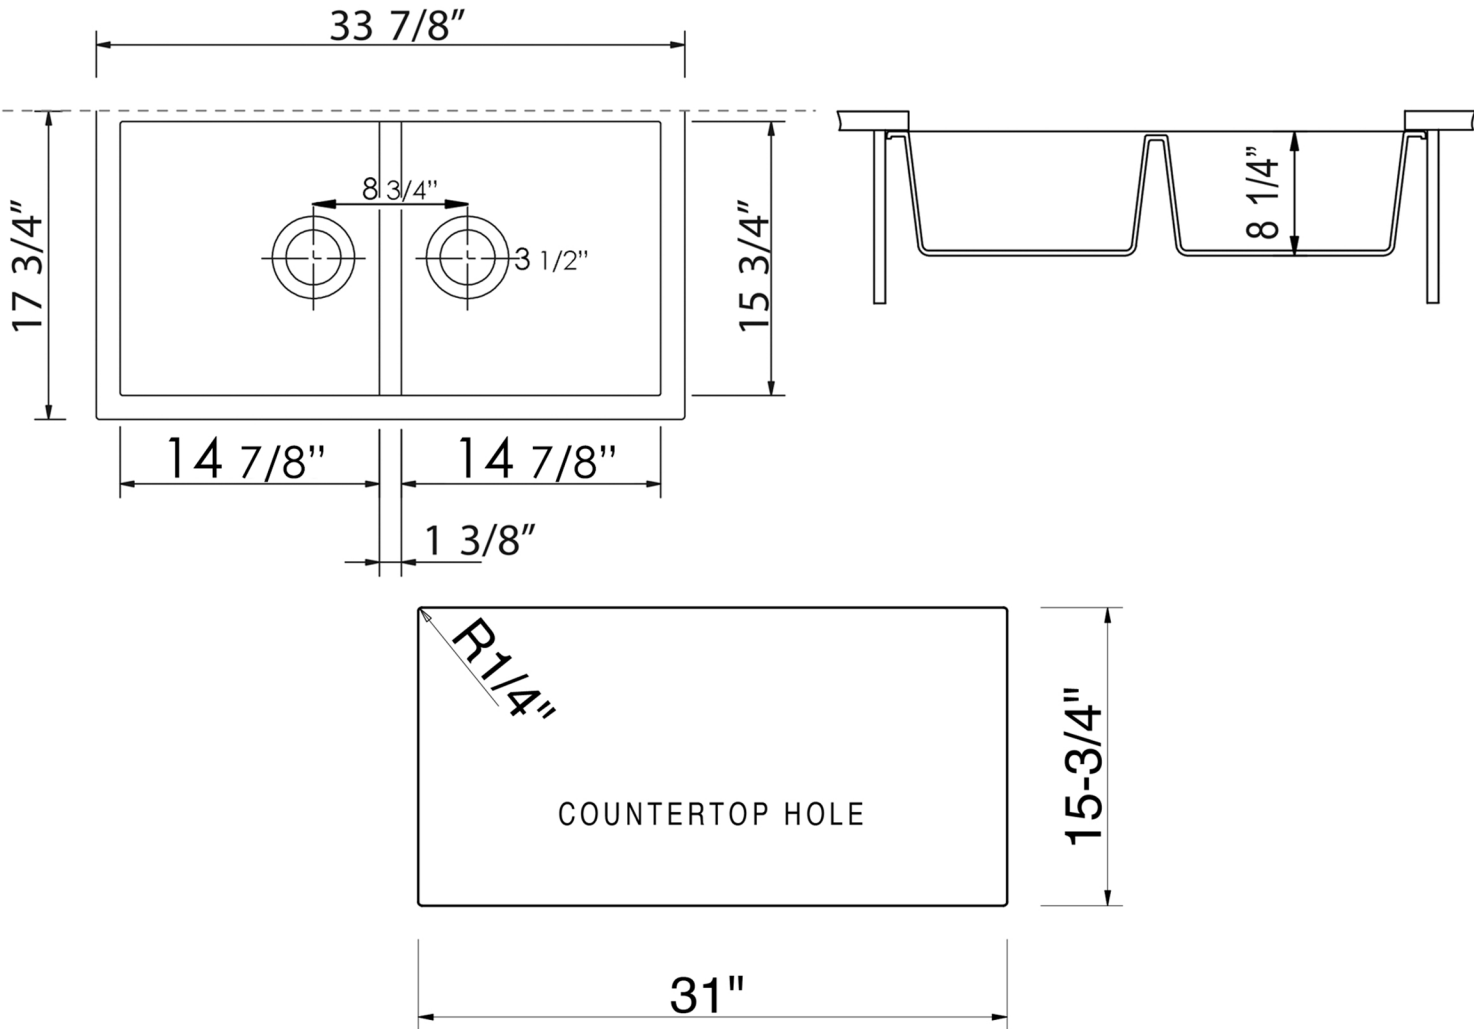

AB3420UM

34" Undermount Double Bowl Granite Composite Kitchen Sink

∴kitchensource.com
☎ 1.800.667.8721