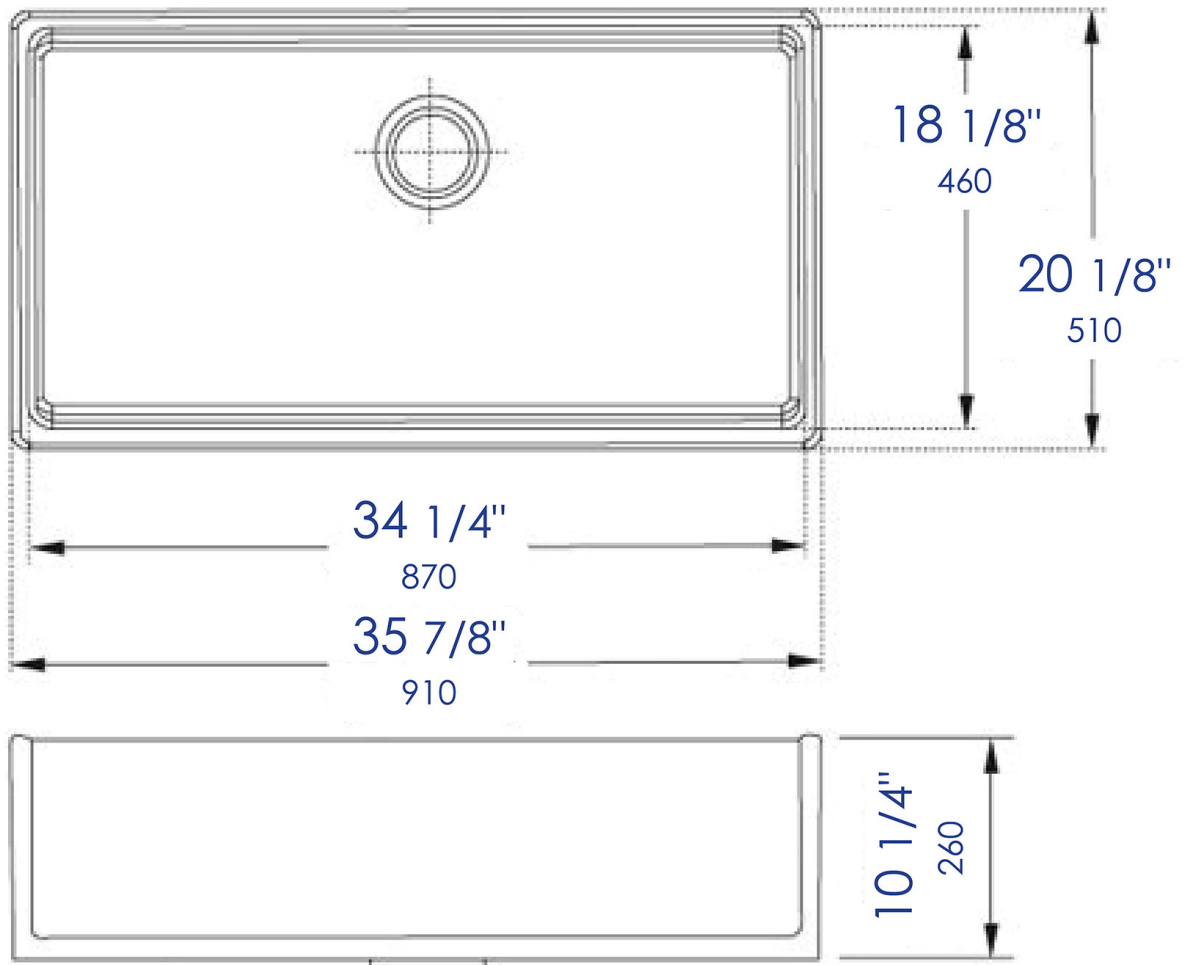

AB536

36" Smooth Apron Single Bowl Fireclay Farm Sink

Note: All product dimensions are approximate and should be verified on site prior to installation.