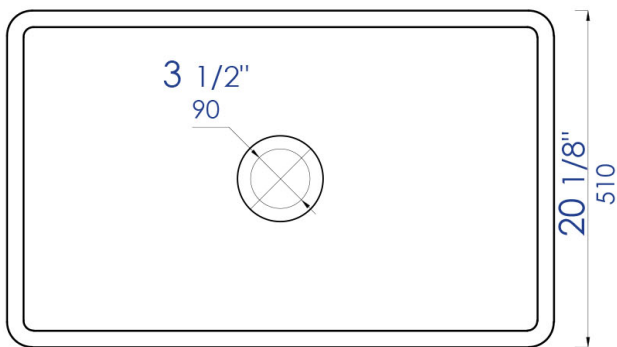

ABCO3020SB

Concrete Color 30 inch Reversible Single
Fireclay Farmhouse Kitchen Sink

kitchensource.com
1.800.667.8721