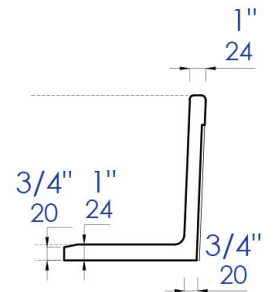

ABCO3020SB

Concrete Color 30 inch Reversible Single
Fireclay Farmhouse Kitchen Sink

kitchensource.com
1.800.667.8721