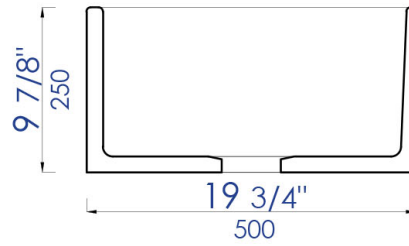

ABCO3020SB

Concrete Color 30 inch Reversible Single
Fireclay Farmhouse Kitchen Sink

kitchensource.com
1.800.667.8721