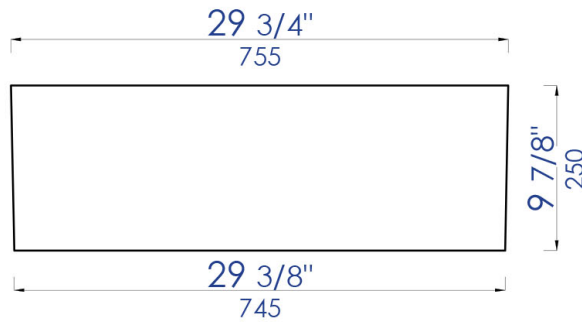

ABCO3020SB

Concrete Color 30 inch Reversible Single
Fireclay Farmhouse Kitchen Sink

kitchensource.com
1.800.667.8721