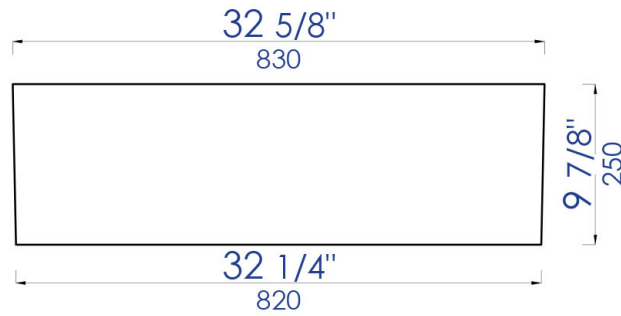

# ABCO3320SB

Concrete Color 33 inch Reversible Single  
Fireclay Farmhouse Kitchen Sink

**kitchensource.com**  
1.800.667.8721