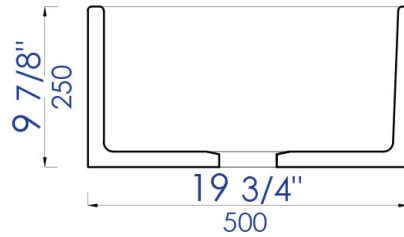

# ABCO3320SB

Concrete Color 33 inch Reversible Single  
Fireclay Farmhouse Kitchen Sink

**kitchensource.com**  
1.800.667.8721