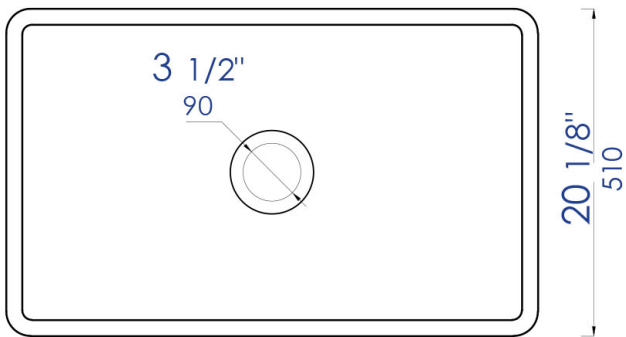

# ABCO3320SB

Concrete Color 33 inch Reversible Single  
Fireclay Farmhouse Kitchen Sink

**kitchensource.com**  
1.800.667.8721