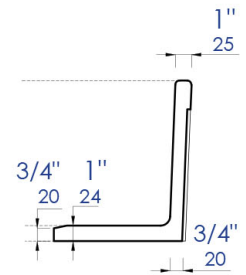

# ABCO3320SB

Concrete Color 33 inch Reversible Single  
Fireclay Farmhouse Kitchen Sink

**kitchensource.com**  
1.800.667.8721