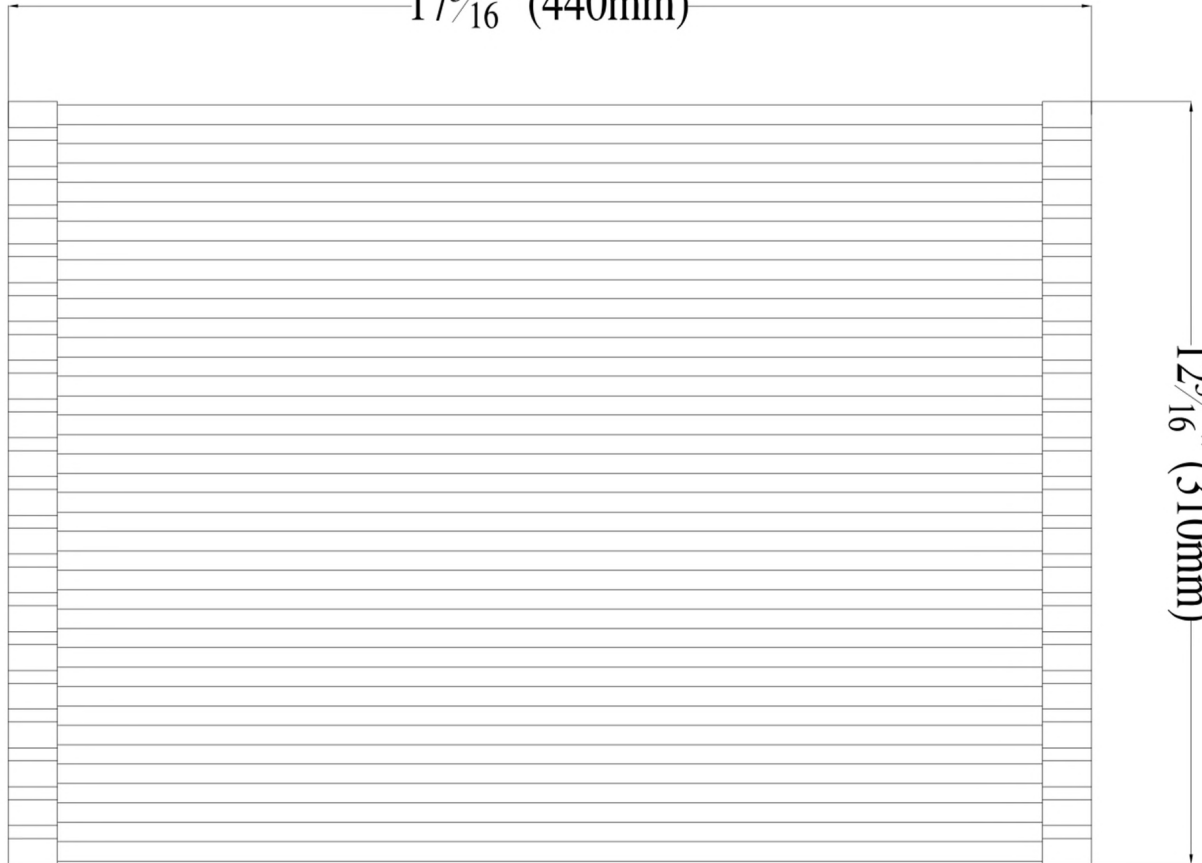

ABDM1813

18" X 13" Modern Stainless Steel Drain Mat For Kitchen

17⁵/₁₆" (440mm)

12³/₁₆" (310mm)

5¹/₁₆" (8mm)

kitchensource.com
1.800.667.8721