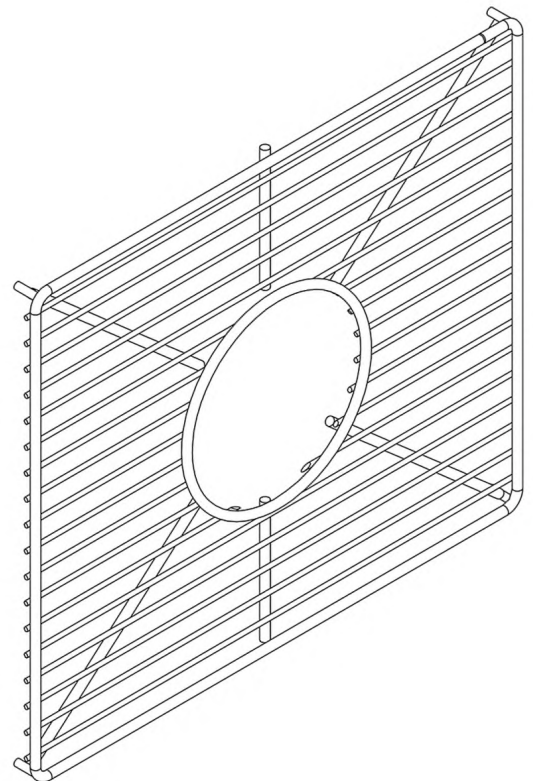

**ABGR3618L**

Stainless Steel Kitchen Sink Grid For Large Side Of  
AB3618DB, AB3618ARCH

**kitchensource.com**  
1.800.667.8721