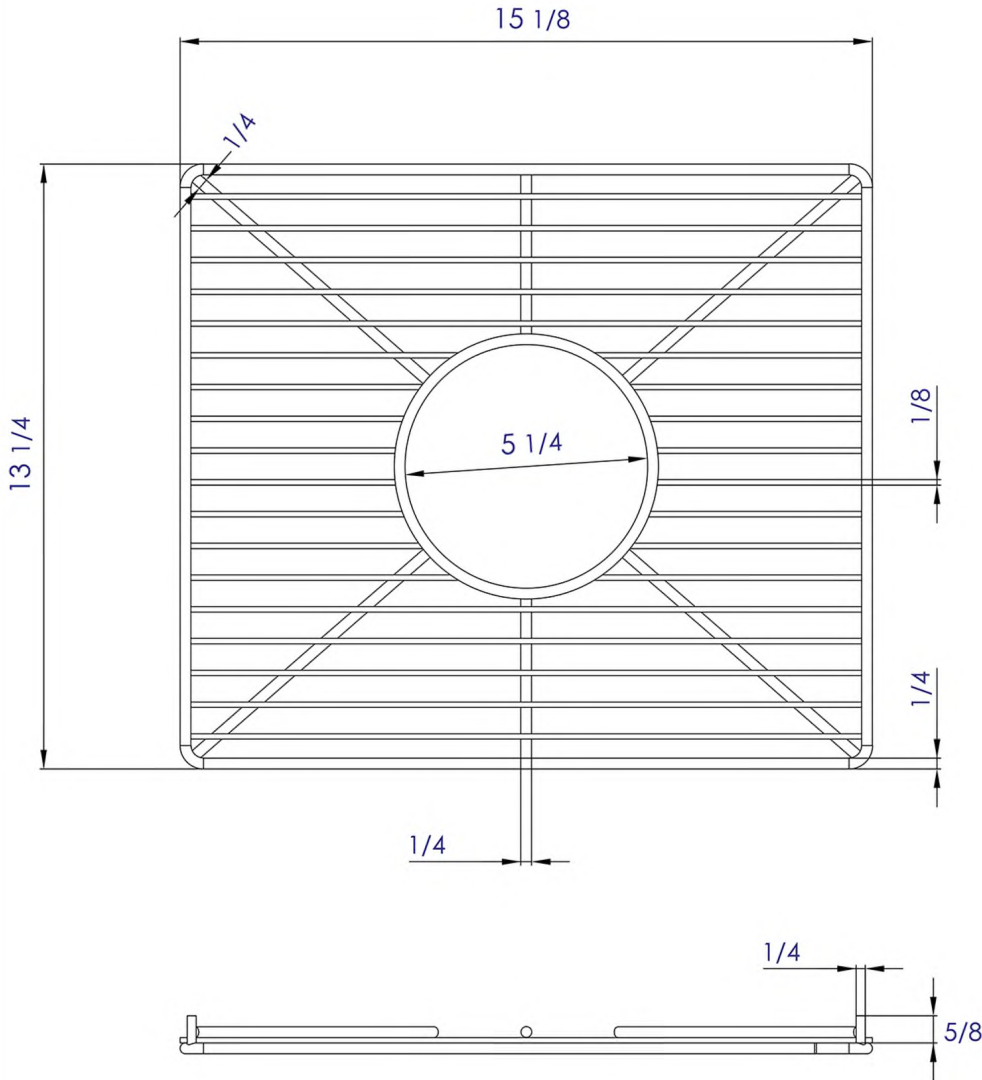

**ABGR3618L**

Stainless Steel Kitchen Sink Grid For Large Side Of  
AB3618DB, AB3618ARCH

**kitchensource.com**  
1.800.667.8721